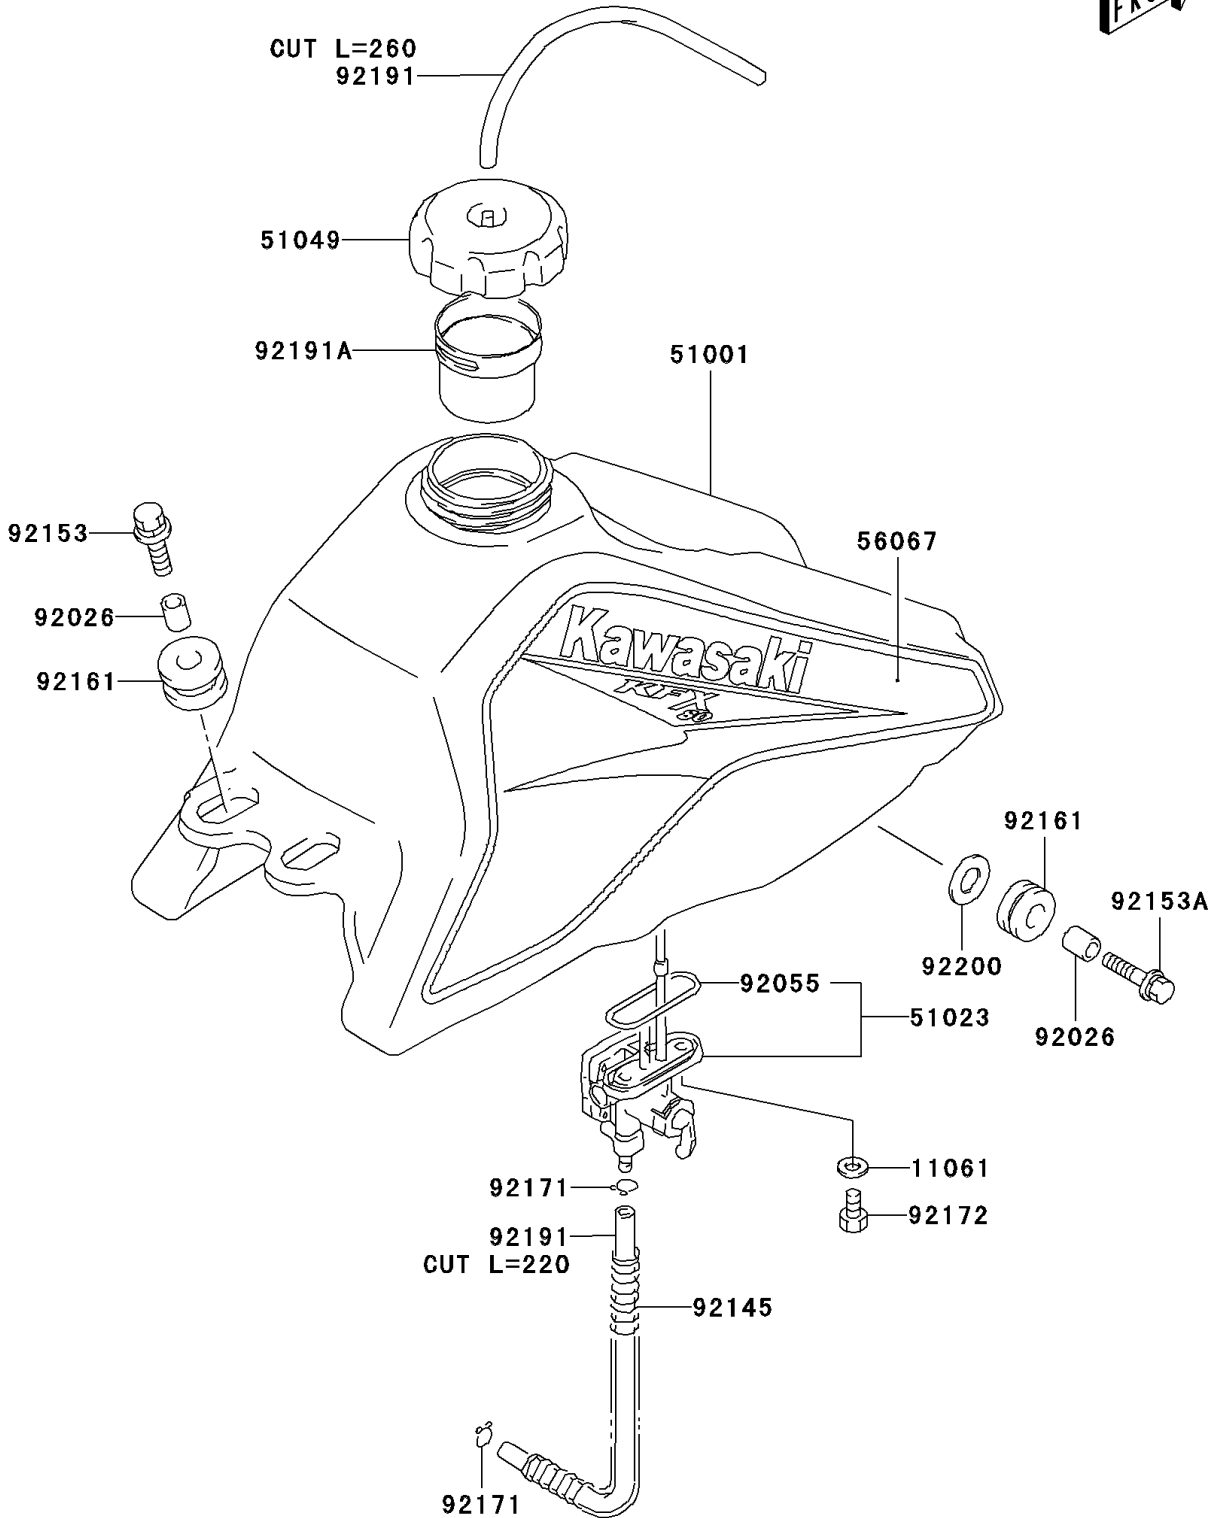

# 2006 KFX80 PARTS DIAGRAM

Fuel Tank

F2410A

## 2006 KFX80 PARTS LIST

### Fuel Tank

ITEM NAME	PART NUMBER	QUANTITY
GASKET,6.4X11.5X0.8 (Ref # 11061)	11061-S002	2
TANK-COMP-FUEL,BLACK (Ref # 51001)	51001-S006-504	1
TAP-ASSY (Ref # 51023)	51023-S006	1
CAP-TANK (Ref # 51049)	51049-S007	1
PATTERN,SET,BLK/WHT/GRN (Ref # 56067)	56067-S001-904	1
SPACER,FOOTREST (Ref # 92026)	92026-S057	4
RING-O (Ref # 92055)	92055-S118	1
SPRING,FUEL HOSE (Ref # 92145)	92145-S080	1
BOLT,FUEL TANK (Ref # 92153)	92153-S222	2
BOLT,FUEL TANK (Ref # 92153A)	92153-S223	2
DAMPER,FUEL TANK (Ref # 92161)	92161-S076	4
CLAMP,OIL HOSE (Ref # 92171)	92171-S062	2
SCREW,FUEL COCK (Ref # 92172)	92172-S151	2
TUBE,FUEL TANK BREATHER (Ref # 92191)	92191-S028	2
TUBE,FUEL TANK FILLER (Ref # 92191A)	92191-S029	1
WASHER,FOOTREST (Ref # 92200)	92200-S093	2