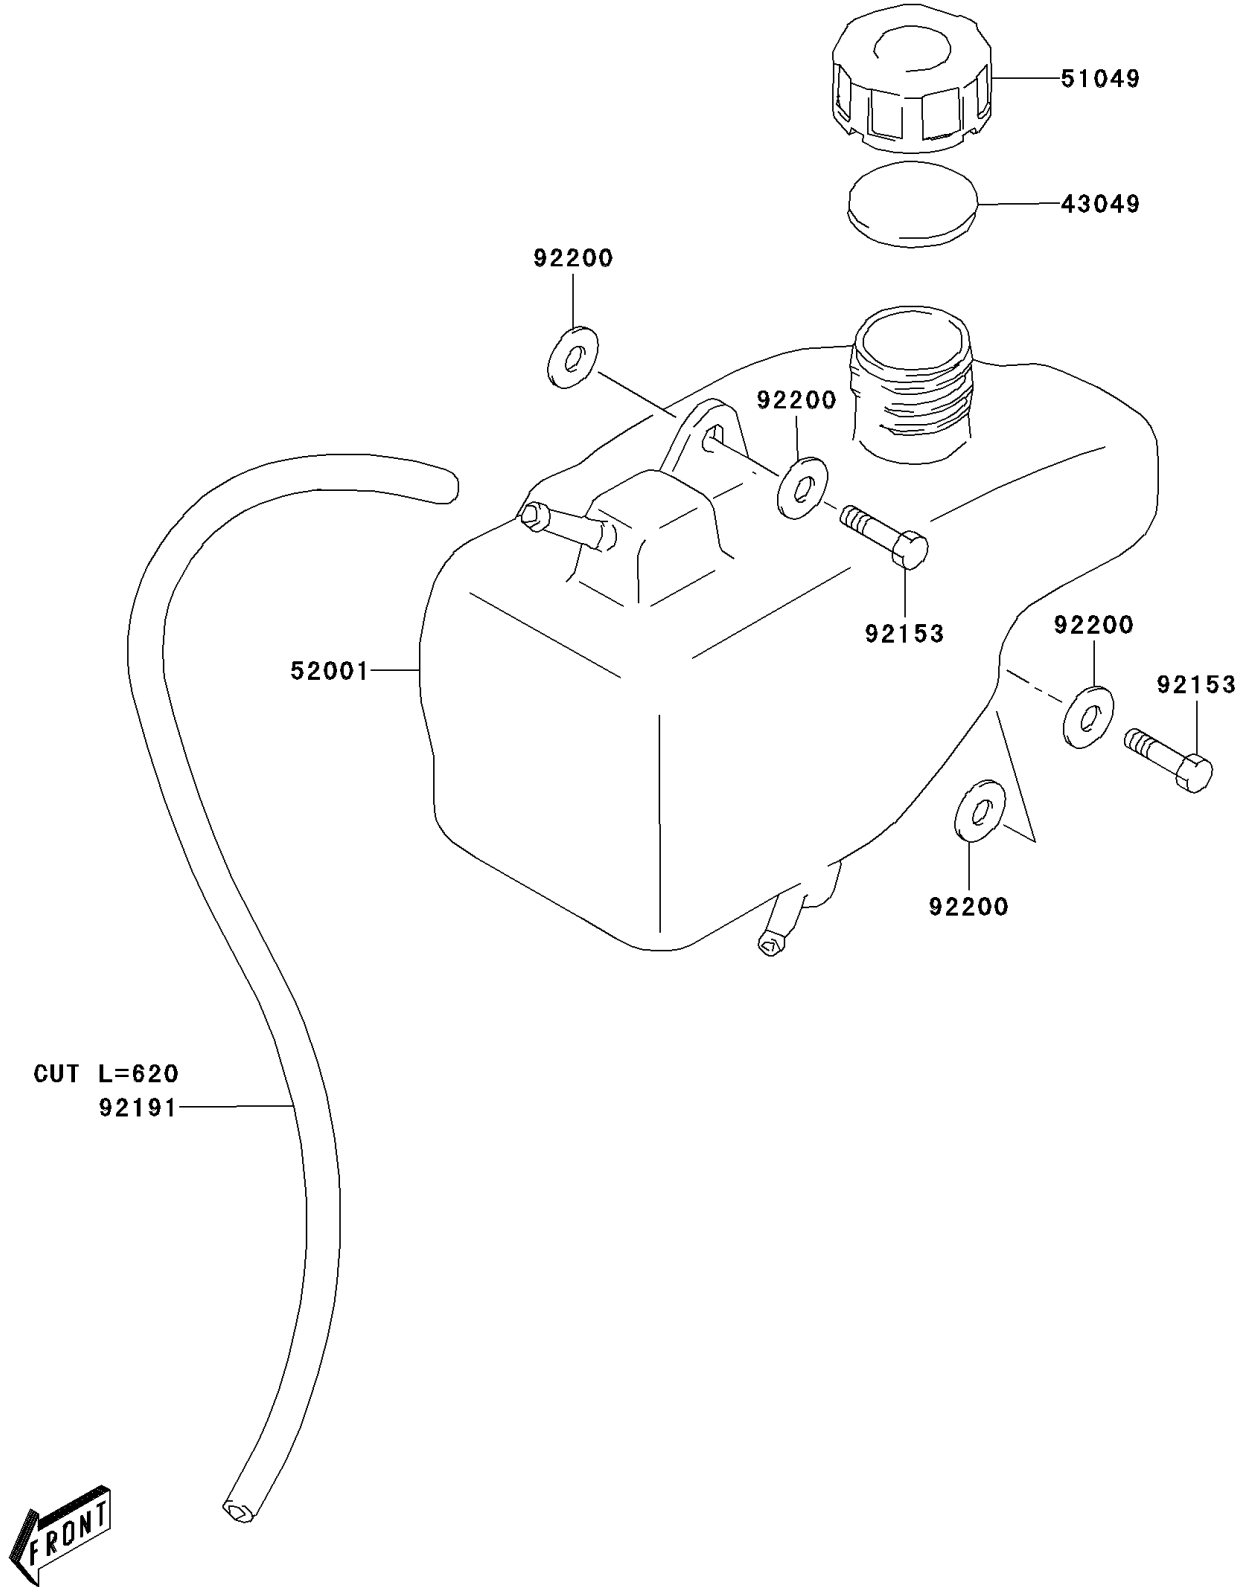

2006 KFX80 PARTS DIAGRAM

Oil Tank

F2450

2006 KFX80 PARTS LIST

Oil Tank

ITEM NAME	PART NUMBER	QUANTITY
PACKING,OIL TANK CAP (Ref # 43049)	43049-S005	1
CAP-TANK (Ref # 51049)	51049-S006	1
TANK-OIL (Ref # 52001)	52001-S002	1
BOLT,OIL TANK (Ref # 92153)	92153-S224	2
TUBE,BRAKE BREATHER (Ref # 92191)	92191-S050	1
WASHER,OIL TANK (Ref # 92200)	92200-S118	4