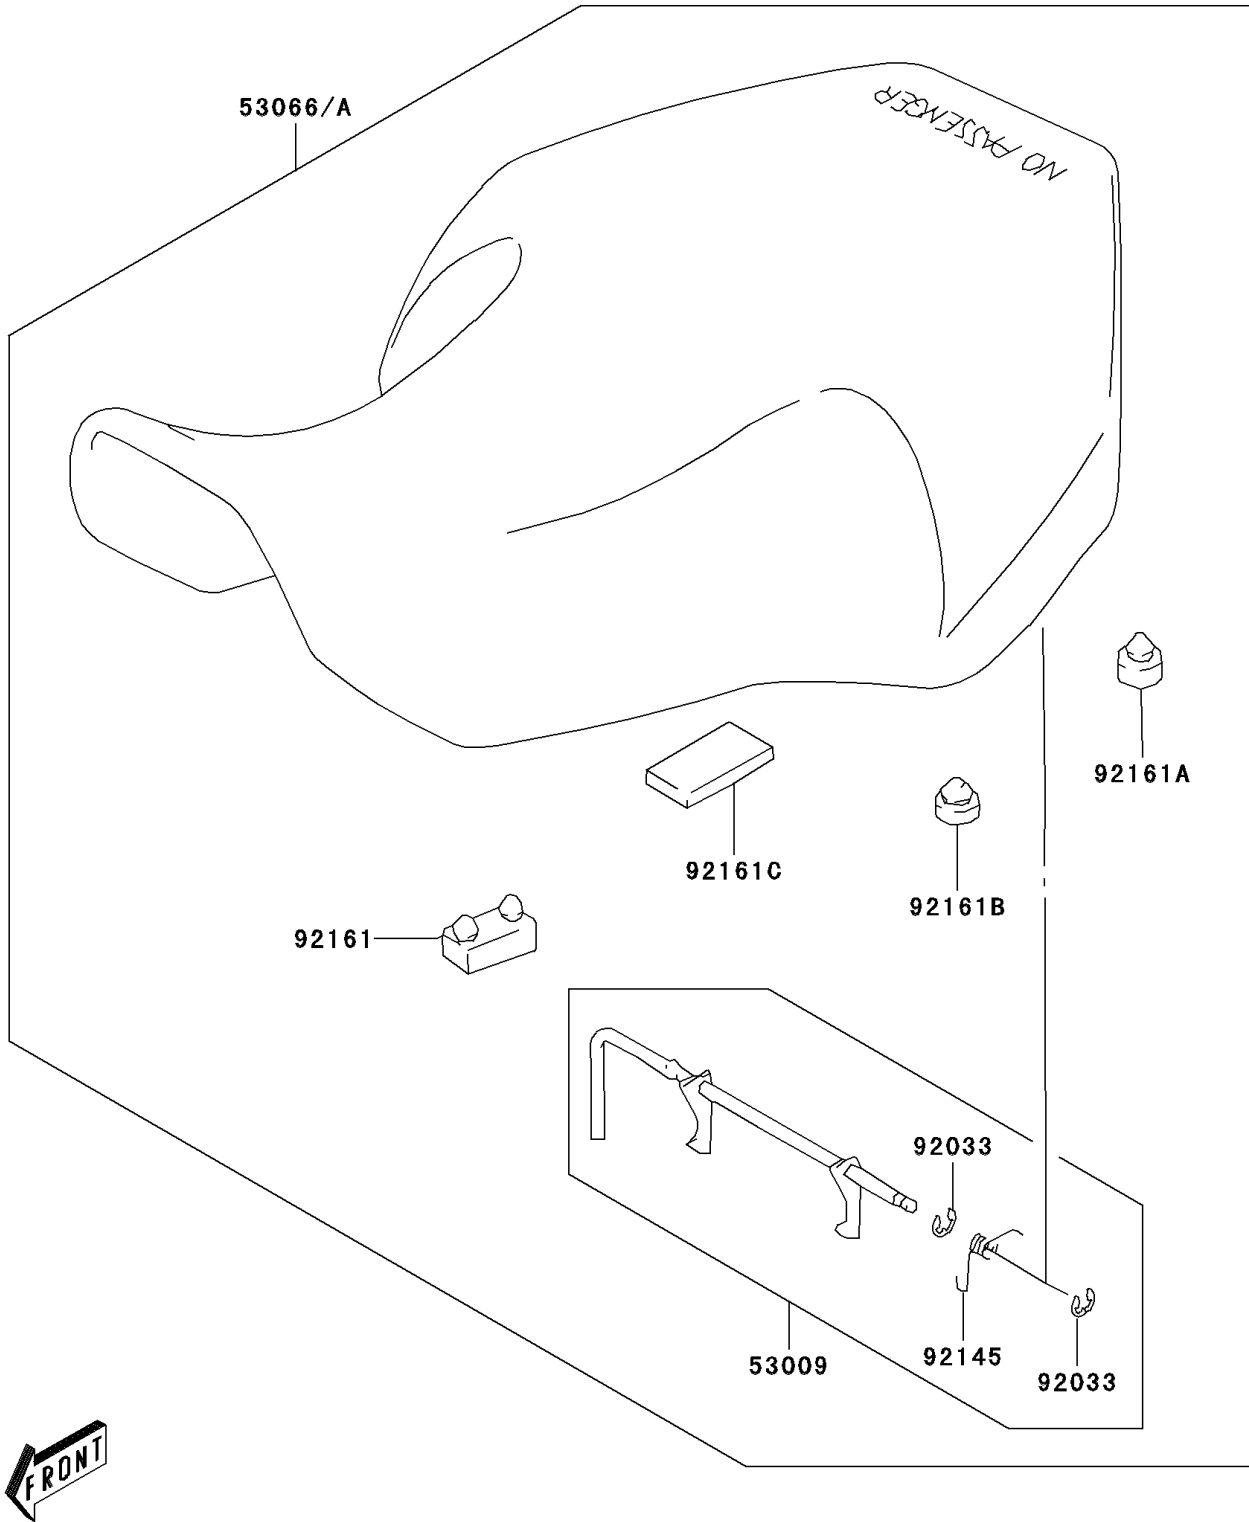

2006 KFX80 PARTS DIAGRAM

Seat

F2510

2006 KFX80 PARTS LIST

Seat

ITEM NAME	PART NUMBER	QUANTITY
HINGE (Ref # 53009)	53009-S002	1
RING-SNAP (Ref # 92033)	92033-S018	2
SPRING,SEAT (Ref # 92145)	92145-S082	1
DAMPER (Ref # 92161)	92161-S078	4
DAMPER (Ref # 92161A)	92161-S079	2
DAMPER (Ref # 92161B)	92161-S080	2
DAMPER,BATTERY (Ref # 92161C)	92161-S081	1
SEAT-ASSY,BLACK (Ref # 53066)	53066-S006-550	1
SEAT-ASSY,BLACK (Ref # 53066A)	53066-S008-550	1