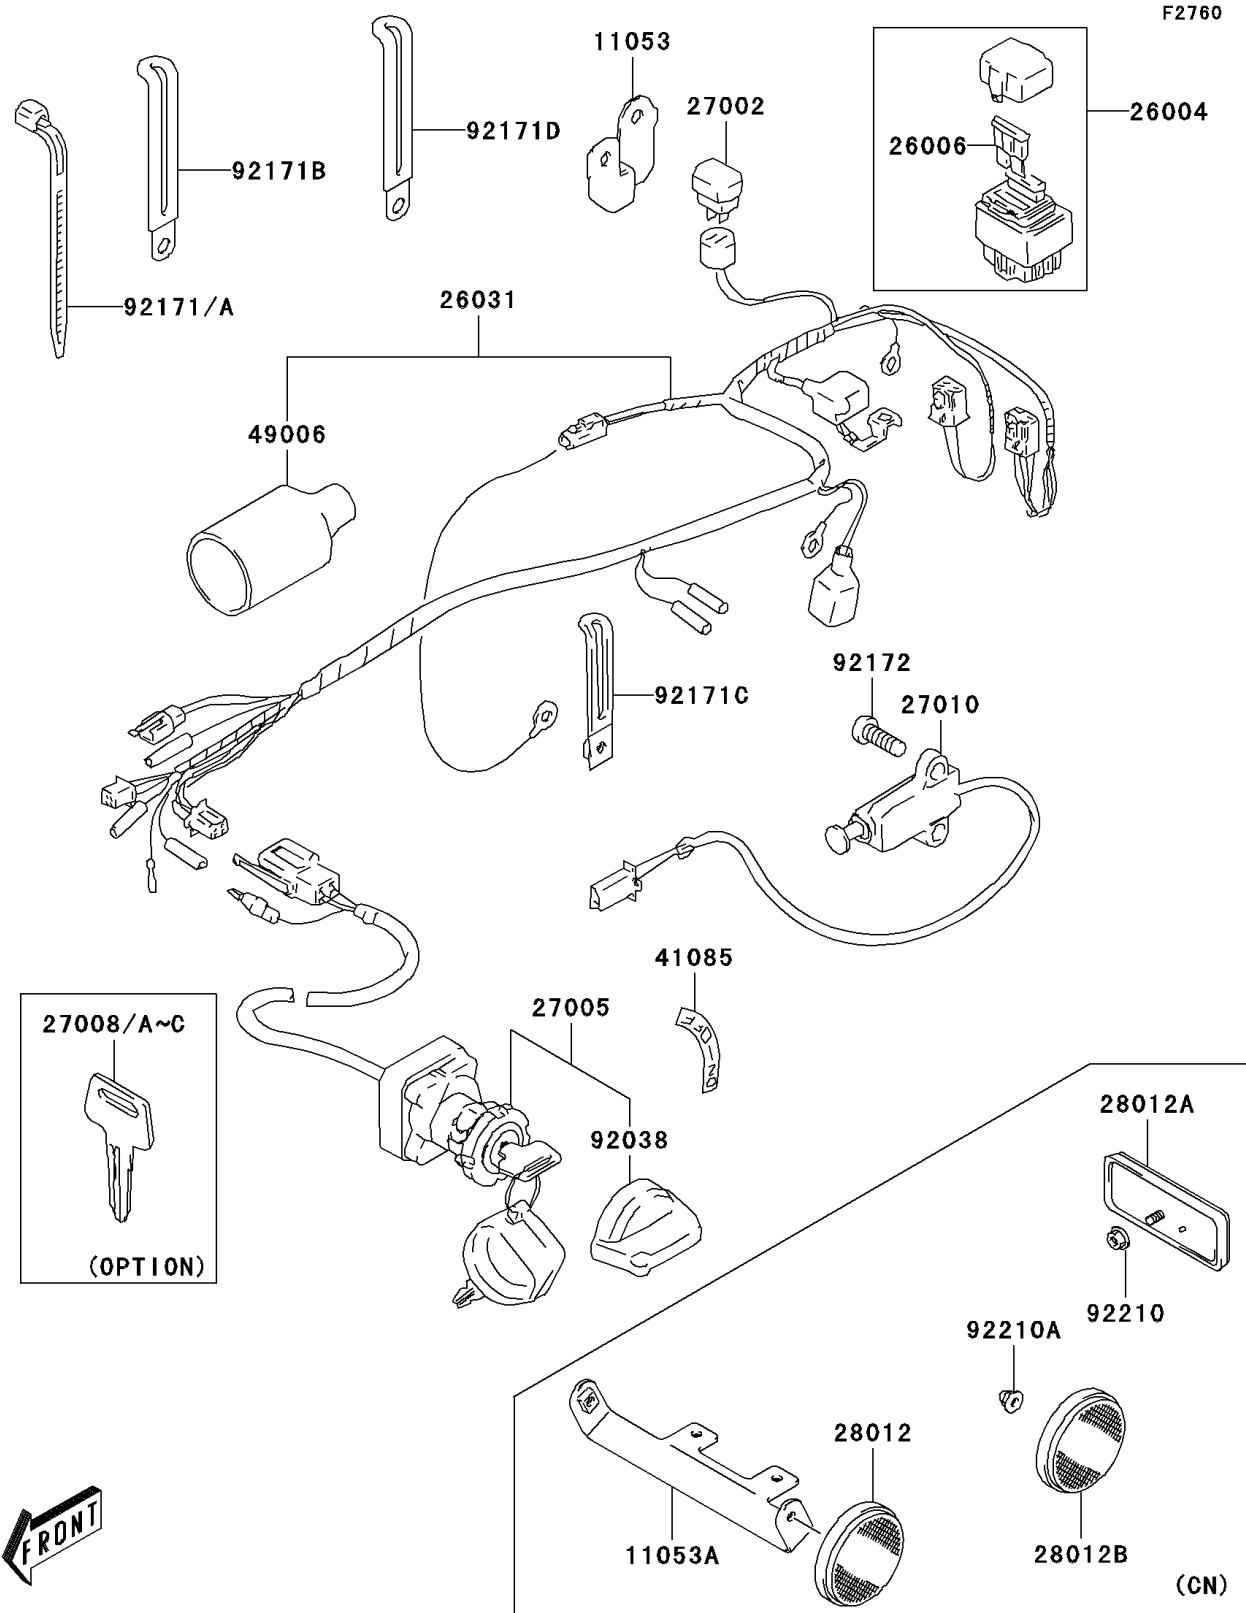

2006 KFX80 PARTS DIAGRAM

Chassis Electrical Equipment

2006 KFX80 PARTS LIST

Chassis Electrical Equipment

ITEM NAME	PART NUMBER	QUANTITY
BRACKET (Ref # 11053)	11053-S005	1
FUSE-ASSY (Ref # 26004)	26004-S001	1
FUSE,5A (Ref # 26006)	26006-S005	1
HARNESS (Ref # 26031)	26031-S018	1
RELAY-ASSY (Ref # 27002)	27002-S004	1
SWITCH-ASSY-IGNITION (Ref # 27005)	27005-S004	1
KEY-LOCK,BLANK,(TYPE:C) (Ref # 27008)	27008-S002	1
KEY-LOCK,BLANK,(TYPE:D) (Ref # 27008A)	27008-S003	1
KEY-LOCK,BLANK(TYPE:E) (Ref # 27008B)	27008-S006	1
KEY-LOCK,BLANK(TYPE:F) (Ref # 27008C)	27008-S007	1
SWITCH,PARKING BRAKE (Ref # 27010)	27010-S017	1
INDICATOR (Ref # 41085)	41085-S003	1
BOOT (Ref # 49006)	49006-S018	1
COVER,KEY (Ref # 92038)	92038-S005	1
CLAMP,L=125 (Ref # 92171)	92171-S014	3
CLAMP,L=165 (Ref # 92171A)	92171-S016	3
CLAMP,L=95 (Ref # 92171B)	92171-S055	2
CLAMP (Ref # 92171C)	92171-S080	1
CLAMP,WIRING HARNESS (Ref # 92171D)	92171-S081	1
SCREW (Ref # 92172)	92172-S150	2
BRACKET (Ref # 11053A)	11053-S009	1
REFLECTOR-REFLEX,FR (Ref # 28012)	28012-S001	2
REFLECTOR-REFLEX,RR (Ref # 28012A)	28012-S003	1
REFLECTOR-REFLEX,REAR SIDE (Ref # 28012B)	28012-S004	2
NUT (Ref # 92210)	92210-S067	1
NUT (Ref # 92210A)	92210-S097	2