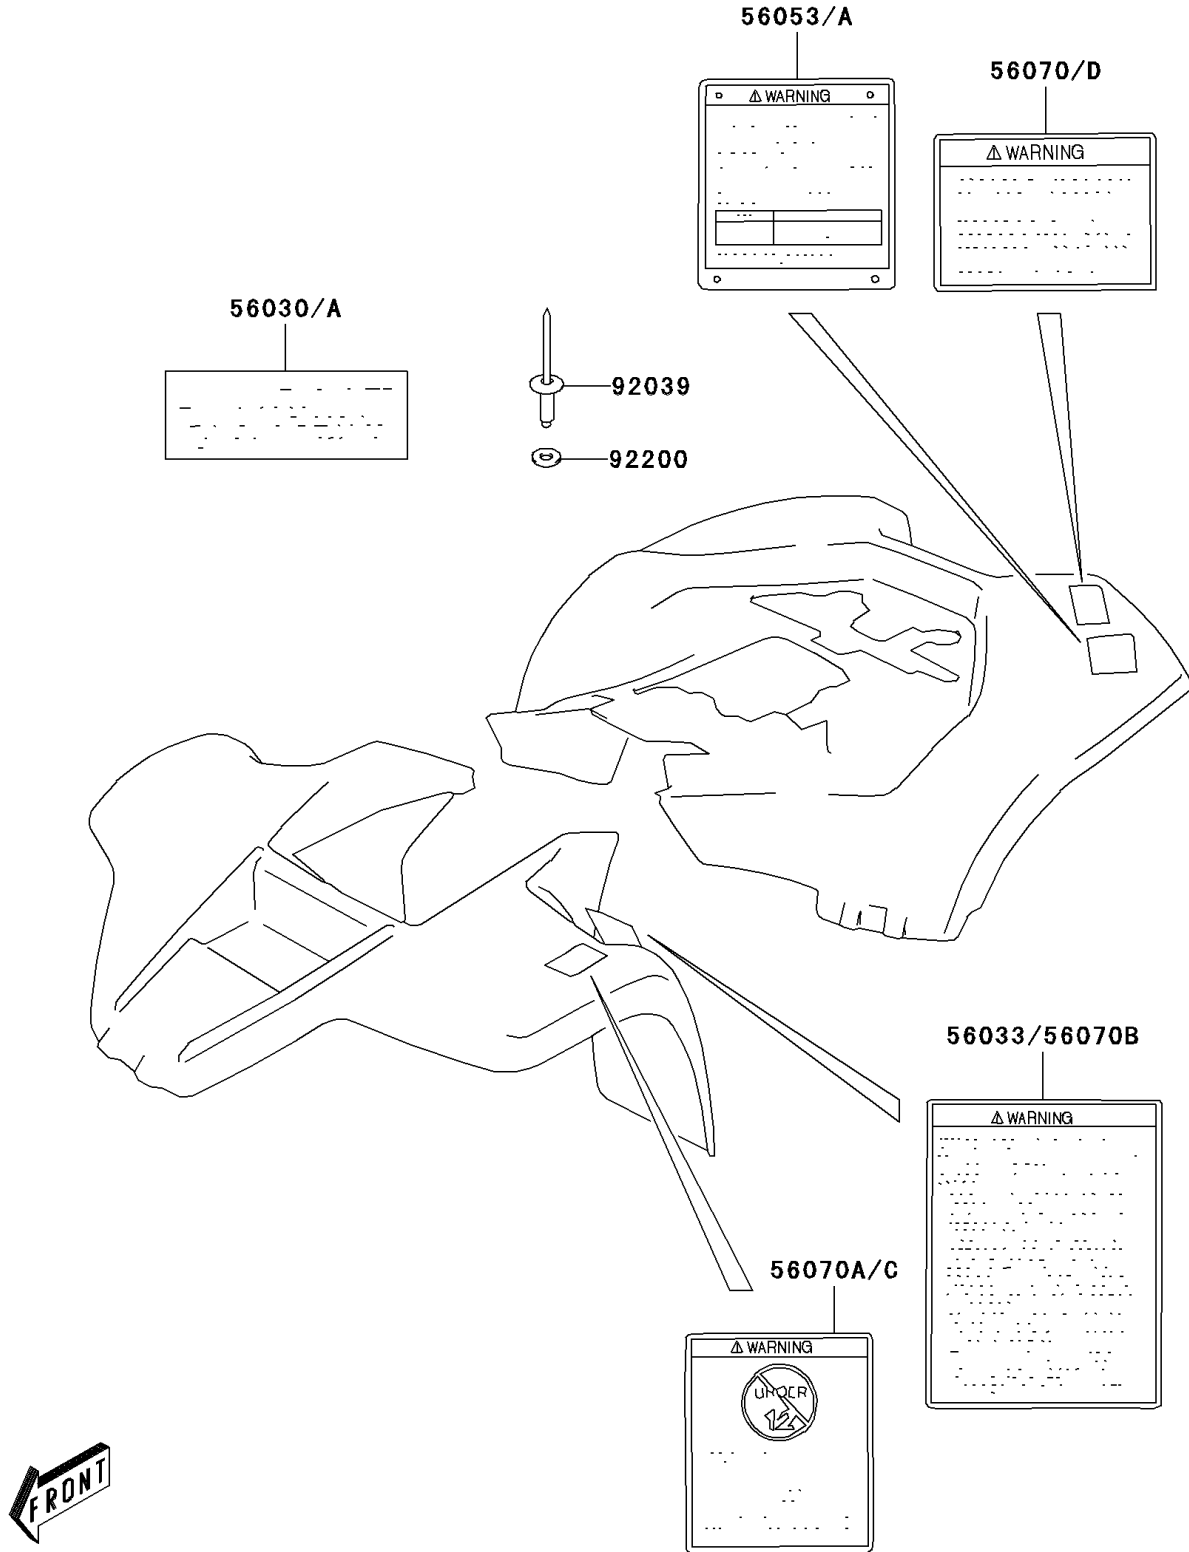

2006 KFX80 PARTS DIAGRAM

Labels

F2860

2006 KFX80 PARTS LIST

Labels

ITEM NAME	PART NUMBER	QUANTITY
LABEL-MANUAL,GENERAL WARNING (Ref # 56033)	56033-S008	1
LABEL-SPECIFICATION,TIRE (Ref # 56053)	56053-S002	1
LABEL-WARNING,NO PASSENGER (Ref # 56070)	56070-S003	1
LABEL-WARNING,AGE 12 (Ref # 56070A)	56070-S005	1
RIVET,WARNING LABEL (Ref # 92039)	92039-S008	18
WASHER (Ref # 92200)	92200-S094	18
LABEL,UNLEADED FUEL,FRENCH (Ref # 56030)	56030-S006	1
LABEL,MANUAL NOTICE (Ref # 56030A)	56030-S009	1
LABEL-SPECIFICATION,TIRE (Ref # 56053A)	56053-S004	1
LABEL-WARNING,FRENCH (Ref # 56070B)	56070-S008	1
LABEL-WARNING,FRENCH (Ref # 56070C)	56070-S009	1
LABEL-WARNING,NO PASSENGER (Ref # 56070D)	56070-S010	1