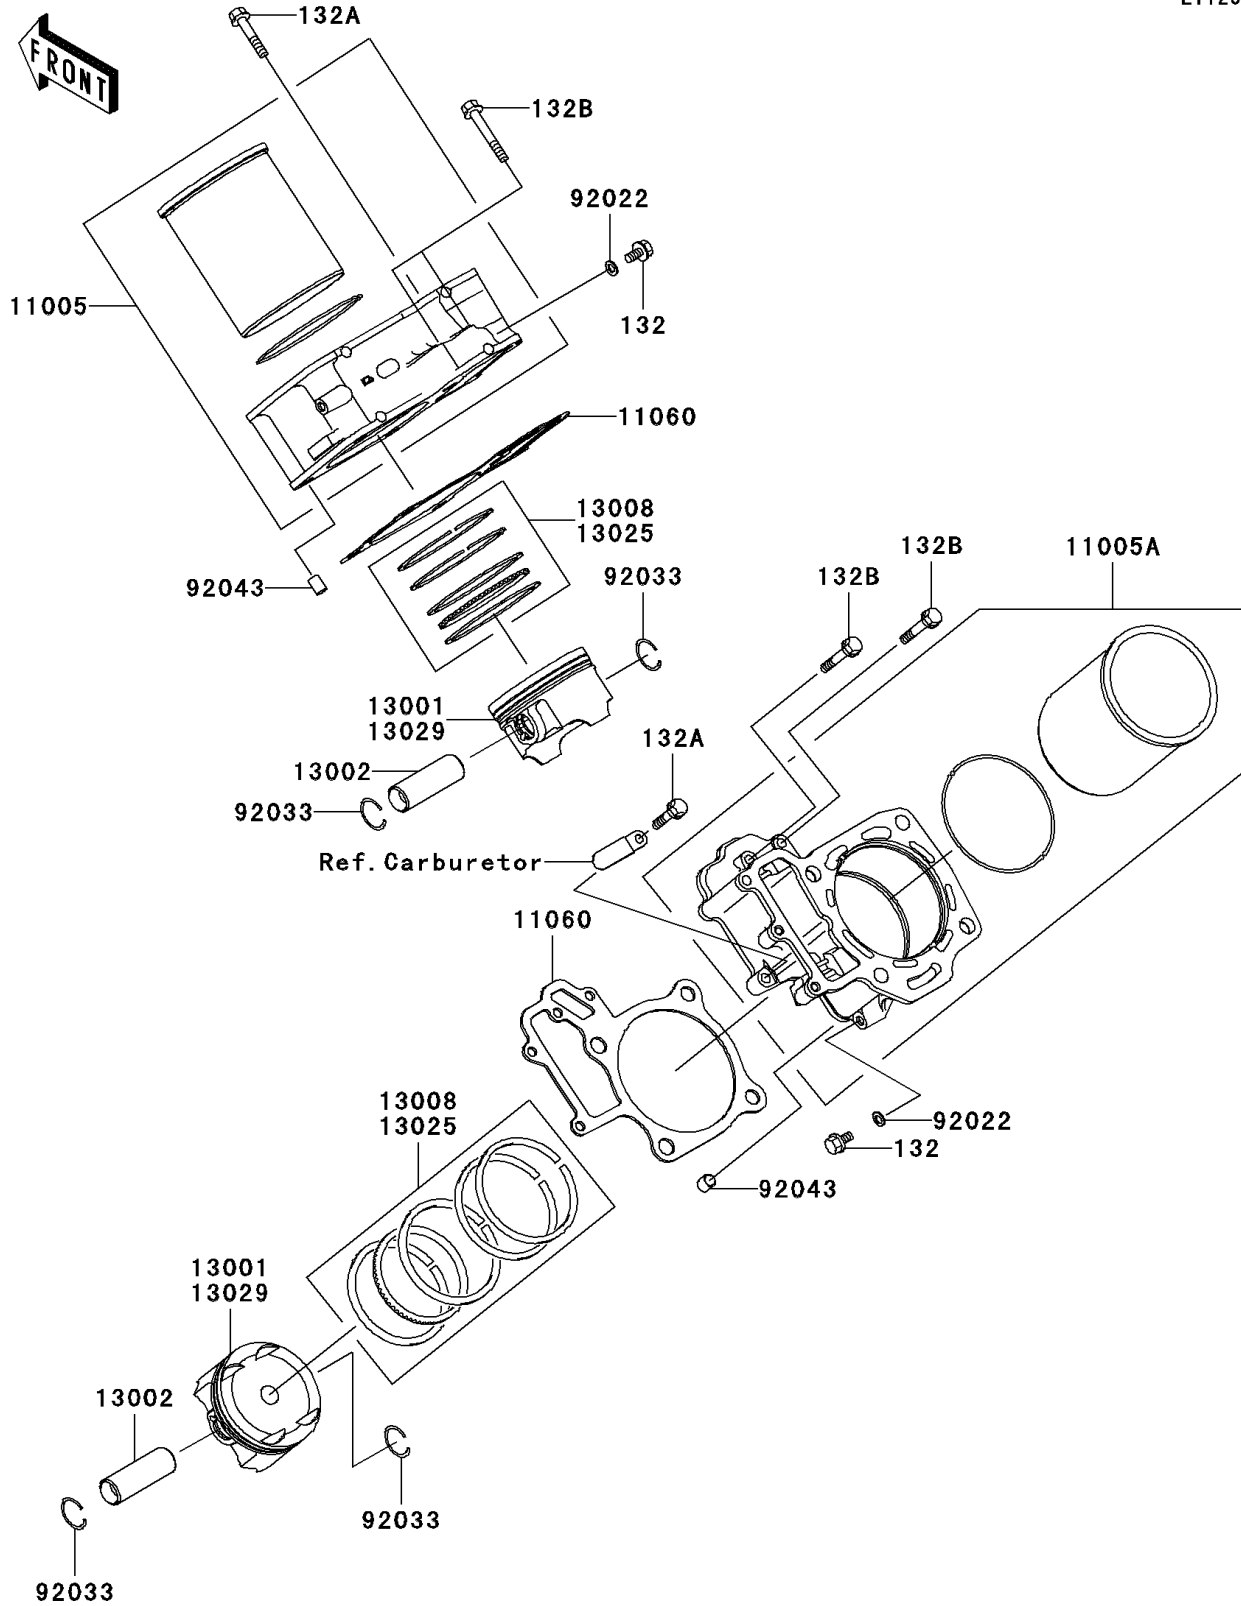

2005 KFX700 PARTS DIAGRAM

Cylinder/Piston(s)

E1120

2005 KFX700 PARTS LIST

Cylinder/Piston(s)

ITEM NAME	PART NUMBER	QUANTITY
BOLT-FLANGED-SMALL (Ref # 132)	132Y0612	2
BOLT-FLANGED-SMALL (Ref # 132A)	132Y0630	2
BOLT-FLANGED-SMALL (Ref # 132B)	132Y0640	4
CYLINDER-ENGINE,FR (Ref # 11005)	11005-1990	1
CYLINDER-ENGINE,RR (Ref # 11005A)	11005-1992	1
GASKET,CYLINDER BASE (Ref # 11060)	11060-1965	2
PISTON-ENGINE,STD (Ref # 13001)	13001-1658	2
PIN-PISTON (Ref # 13002)	13002-1060	2
RING-SET-PISTON,STD (Ref # 13008)	13008-1215	2
RING-SET-PISTON L,O/S 0.50 (Ref # 13025)	13025-0005	AR
PISTON-ENGINE L,O/S 0.50 (Ref # 13029)	13029-0007	AR
WASHER,6.2X11X1 (Ref # 92022)	92022-304	2
RING-SNAP (Ref # 92033)	92033-1207	4
PIN,10.1X12X14 (Ref # 92043)	92043-4009	4