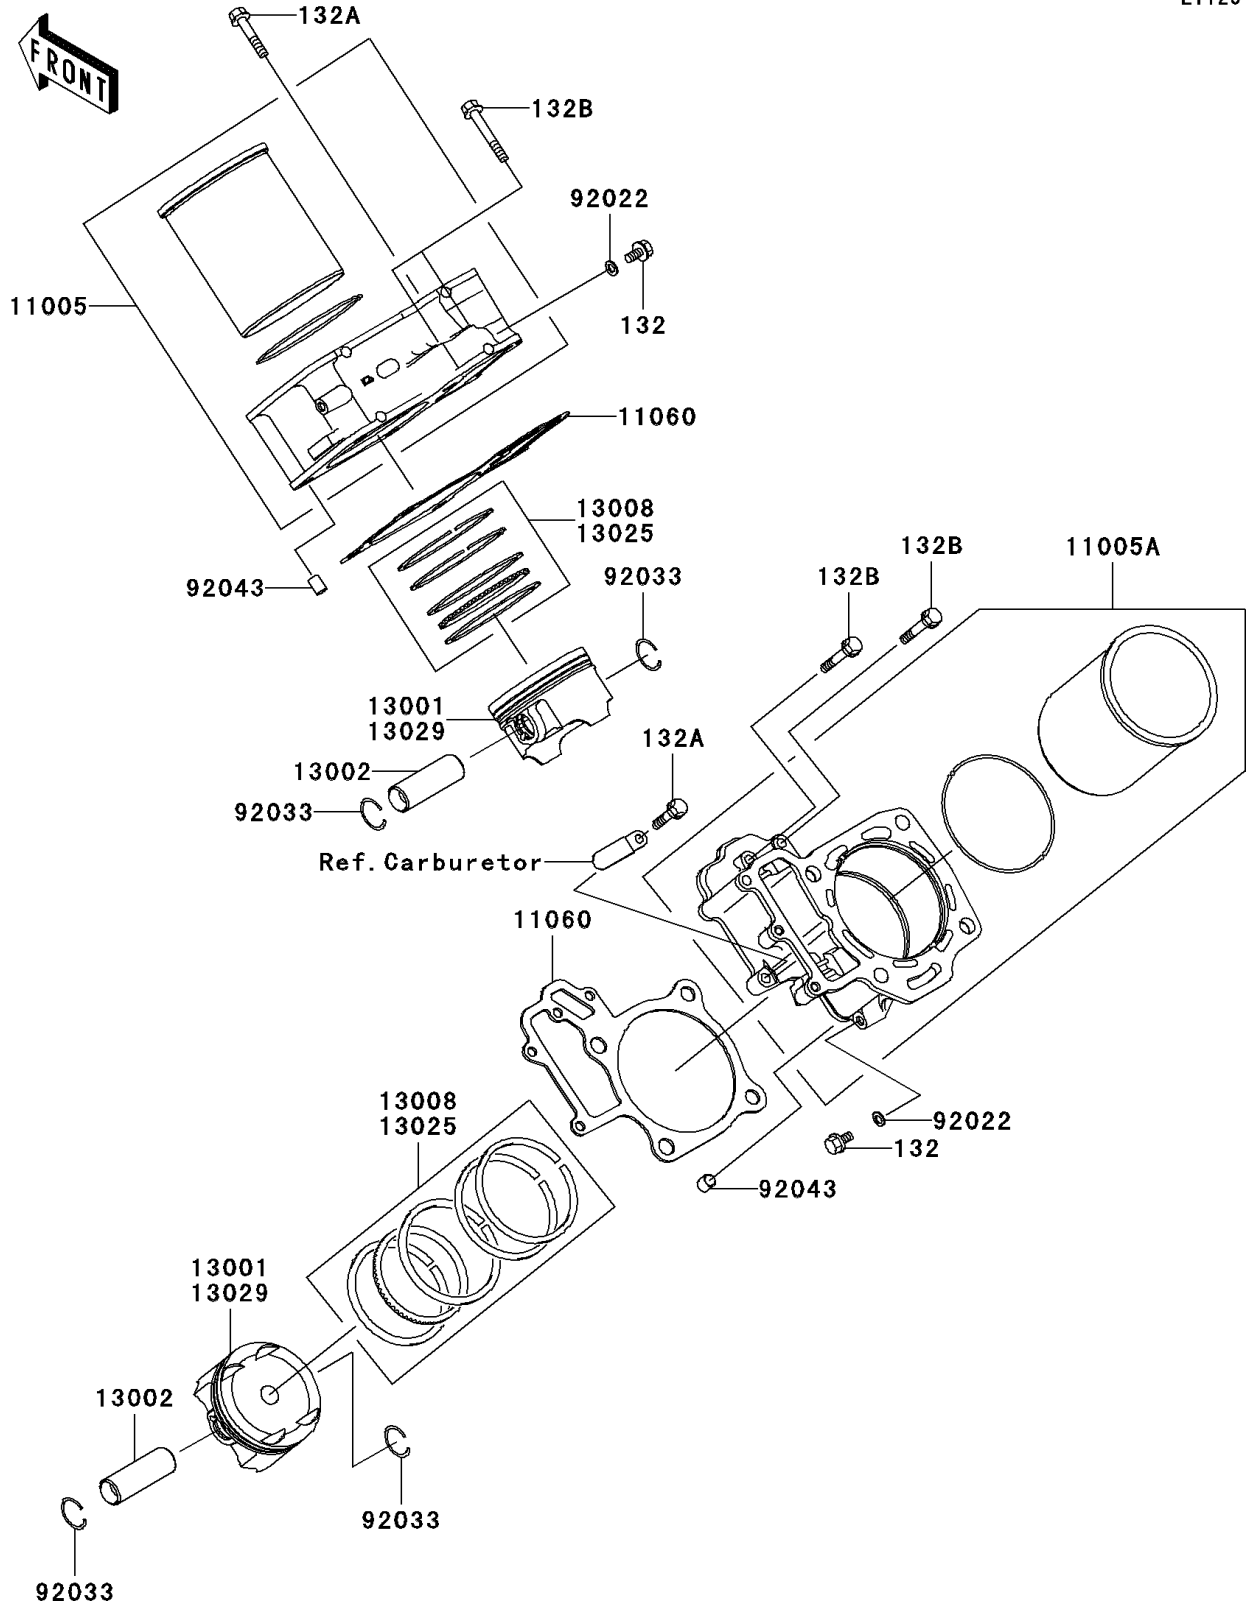

# 2005 KFX700 PARTS DIAGRAM

Cylinder/Piston(s)

E1120

## 2005 KFX700 PARTS LIST

Cylinder/Piston(s)

ITEM NAME	PART NUMBER	QUANTITY
BOLT-FLANGED-SMALL (Ref # 132)	132Y0612	2
BOLT-FLANGED-SMALL (Ref # 132A)	132Y0630	2
BOLT-FLANGED-SMALL (Ref # 132B)	132Y0640	4
CYLINDER-ENGINE,FR (Ref # 11005)	11005-1990	1
CYLINDER-ENGINE,RR (Ref # 11005A)	11005-1992	1
GASKET,CYLINDER BASE (Ref # 11060)	11060-1965	2
PISTON-ENGINE,STD (Ref # 13001)	13001-1658	2
PIN-PISTON (Ref # 13002)	13002-1060	2
RING-SET-PISTON,STD (Ref # 13008)	13008-1215	2
RING-SET-PISTON L,O/S 0.50 (Ref # 13025)	13025-0005	AR
PISTON-ENGINE L,O/S 0.50 (Ref # 13029)	13029-0007	AR
WASHER,6.2X11X1 (Ref # 92022)	92022-304	2
RING-SNAP (Ref # 92033)	92033-1207	4
PIN,10.1X12X14 (Ref # 92043)	92043-4009	4