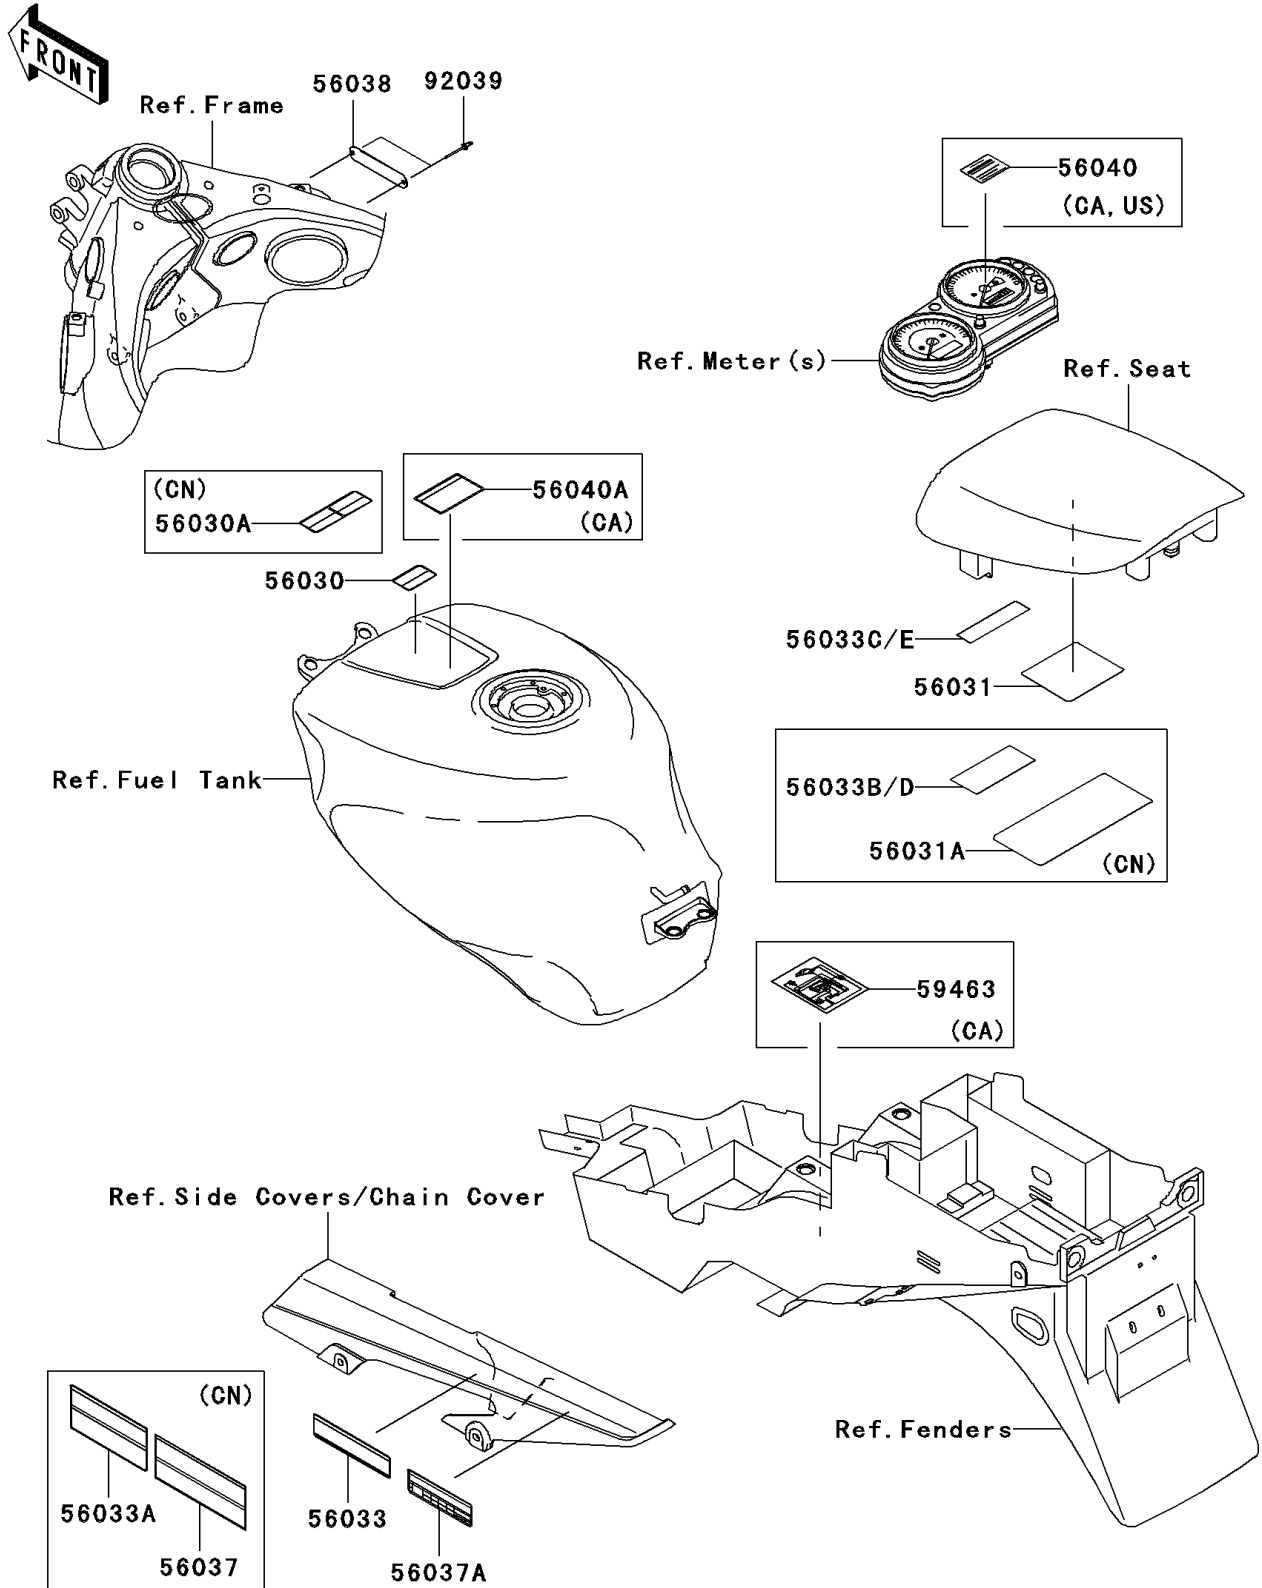

2007 ZZR600 PARTS DIAGRAM

Labels

F2860

2007 ZZR600 PARTS LIST

Labels

ITEM NAME	PART NUMBER	QUANTITY
LABEL-BRAND,KAWASAKI (Ref # 56038)	56038-1054	1
RIVET (Ref # 92039)	92039-1105	2
LABEL,GASOLINE (Ref # 56030)	56030-1177	1
LABEL,GASOLINE (Ref # 56030A)	56030-1178	1
LABEL-MANUAL,DAILY SAFETY (Ref # 56031)	56031-1912	1
LABEL-MANUAL,DAILY SAFETY (Ref # 56031A)	56031-1914	1
LABEL-MANUAL,CHAIN (Ref # 56033)	56033-0072	1
LABEL-MANUAL,CHAIN (Ref # 56033A)	56033-0107	1
LABEL-MANUAL,OIL&OIL FILTER (Ref # 56033B)	56033-0173	1
LABEL-MANUAL,OIL&OIL FILTER (Ref # 56033C)	56033-0174	1
LABEL-SPECIFICATION,TIRE&LOAD (Ref # 56037)	56037-1864	1
LABEL-SPECIFICATION,TIRE&LOAD (Ref # 56037A)	56037-1968	1
LABEL-WARNING,BREAK IN CAUTION (Ref # 56040)	56040-1007	1
LABEL-WARNING,EVAPO (Ref # 56040A)	56040-1121	1
LABEL-CERTIFICATION,EVAPO ROUT (Ref # 59463)	59463-1551	1