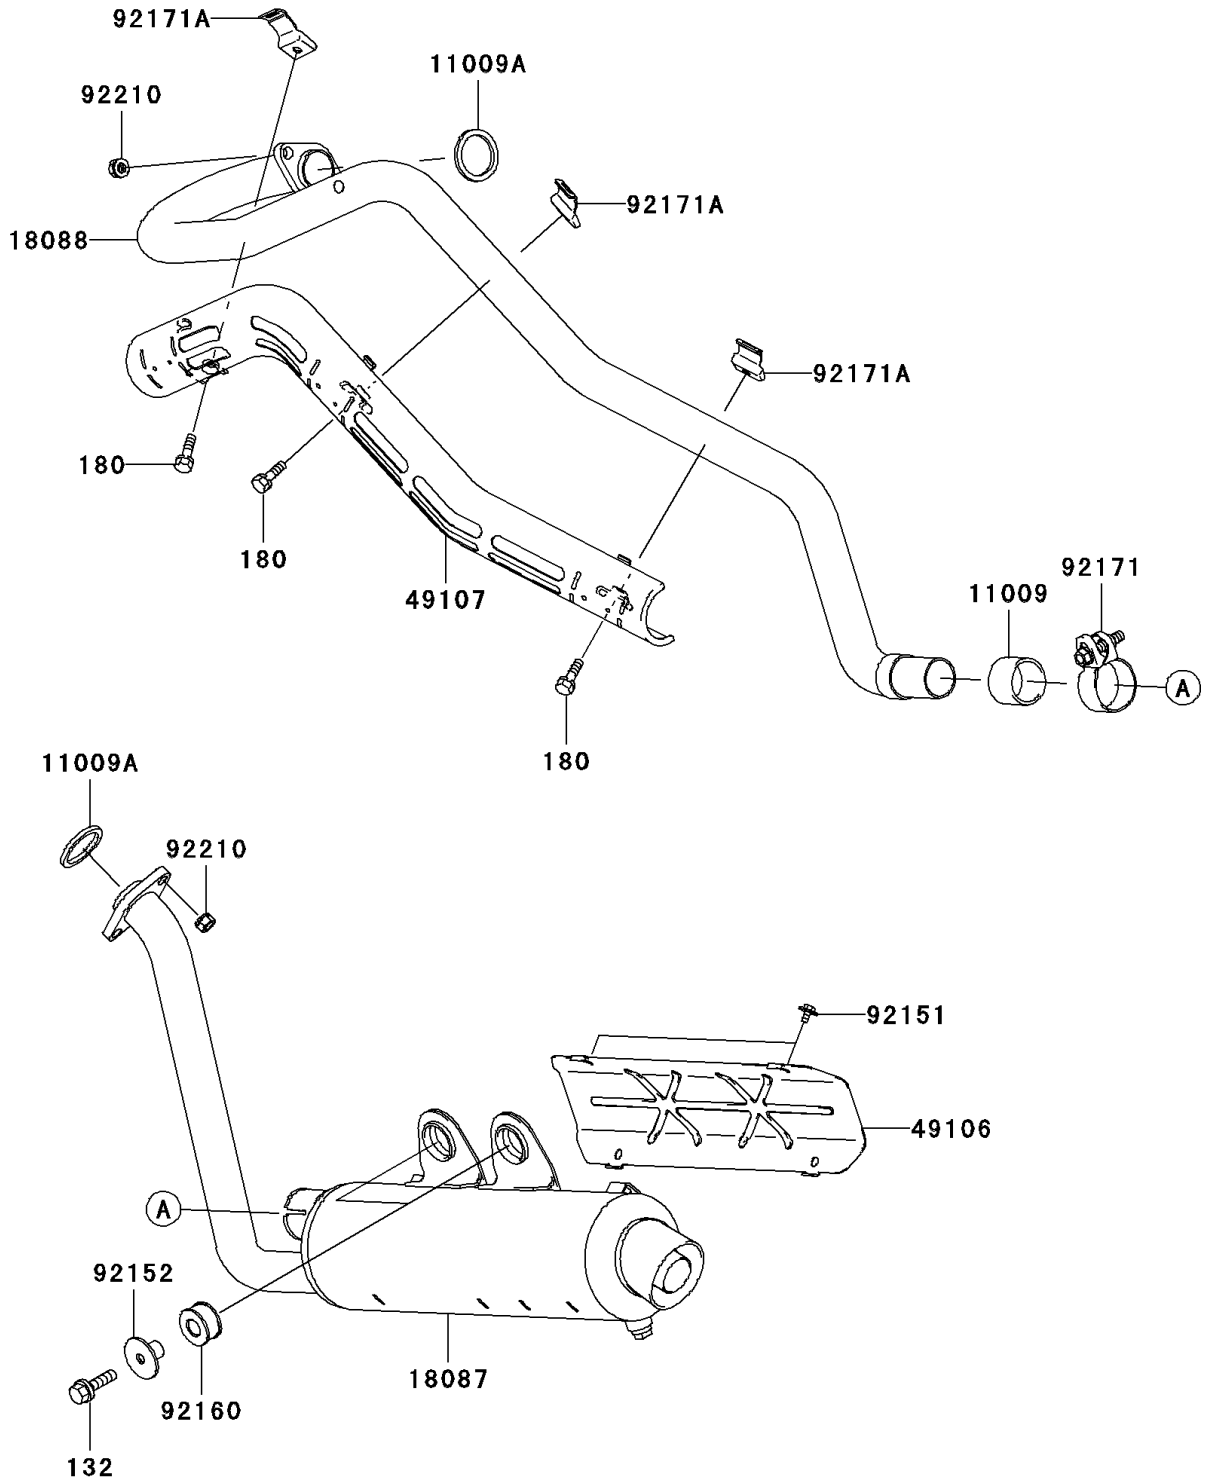

2004 KFX700 V Force PARTS DIAGRAM

Muffler(s)

E1140

2004 KFX700 V Force PARTS LIST

Muffler(s)

ITEM NAME	PART NUMBER	QUANTITY
BOLT-FLANGED-SMALL (Ref # 132)	132Y0830	2
BOLT-UPSET-WS (Ref # 180)	180Y0620	3
GASKET,MUFFLER CONNECTING (Ref # 11009)	11009-1865	1
GASKET,EXHAUST HOLDER (Ref # 11009A)	11009-1894	2
MUFFLER (Ref # 18087)	18087-0006	1
PIPE-EXHAUST (Ref # 18088)	18088-1222	1
COVER-MUFFLER (Ref # 49106)	49106-1293	1
COVER-EXHAUST PIPE (Ref # 49107)	49107-1226	1
BOLT,6X12 (Ref # 92151)	92151-1944	4
COLLAR,MUFFLER (Ref # 92152)	92152-1152	2
DAMPER,MUFFLER (Ref # 92160)	92160-1990	2
CLAMP (Ref # 92171)	92171-1330	1
CLAMP (Ref # 92171A)	92171-1357	3
NUT,RH,THREAD 8MM (Ref # 92210)	92210-1242	4