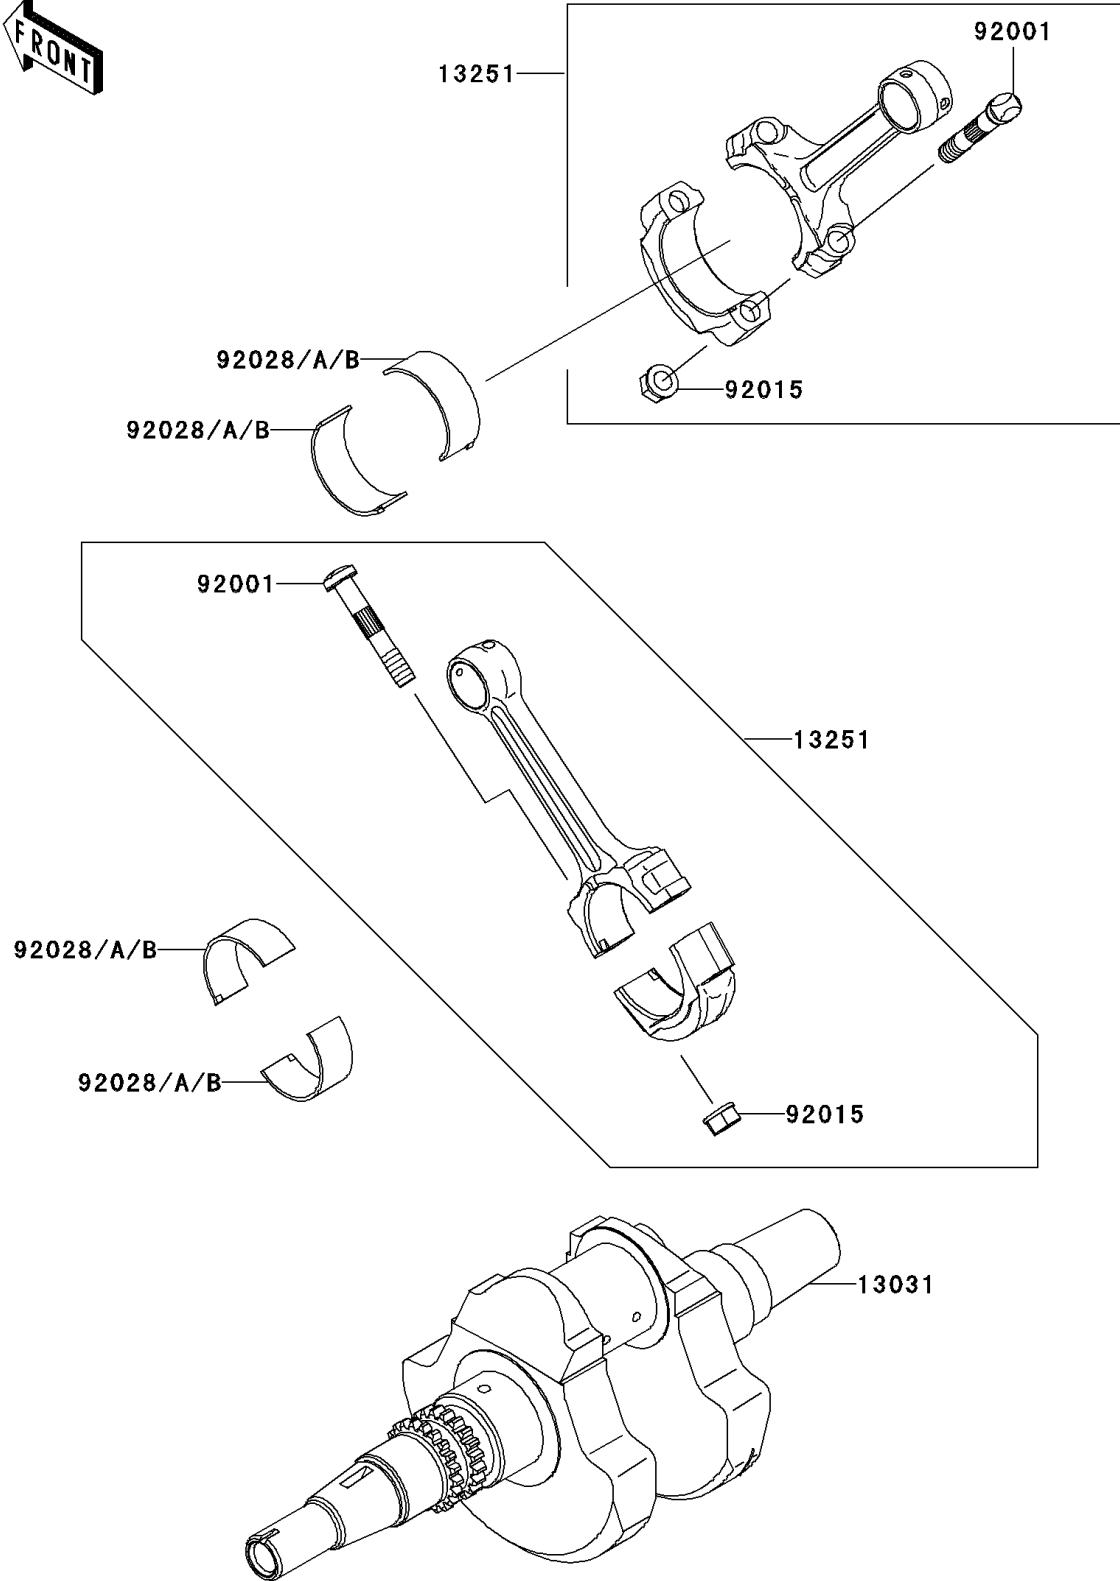

# 2004 KFX700 V Force PARTS DIAGRAM

Crankshaft

E1321

## 2004 KFX700 V Force PARTS LIST

### Crankshaft

ITEM NAME	PART NUMBER	QUANTITY
CRANKSHAFT-COMP (Ref # 13031)	13031-1504	1
ROD-ASSY-CONNECTING (Ref # 13251)	13251-1143	2
BOLT,CONNECTING ROD (Ref # 92001)	92001-1980	4
NUT,FLANGED,8MM (Ref # 92015)	92015-1311	4
BUSHING,CONNECTING ROD,GREEN (Ref # 92028)	92028-1961	AR
BUSHING,CONNECTING ROD,YELLOW (Ref # 92028A)	92028-1962	4
BUSHING,CONNECTING ROD,BROWNE (Ref # 92028B)	92028-1963	AR