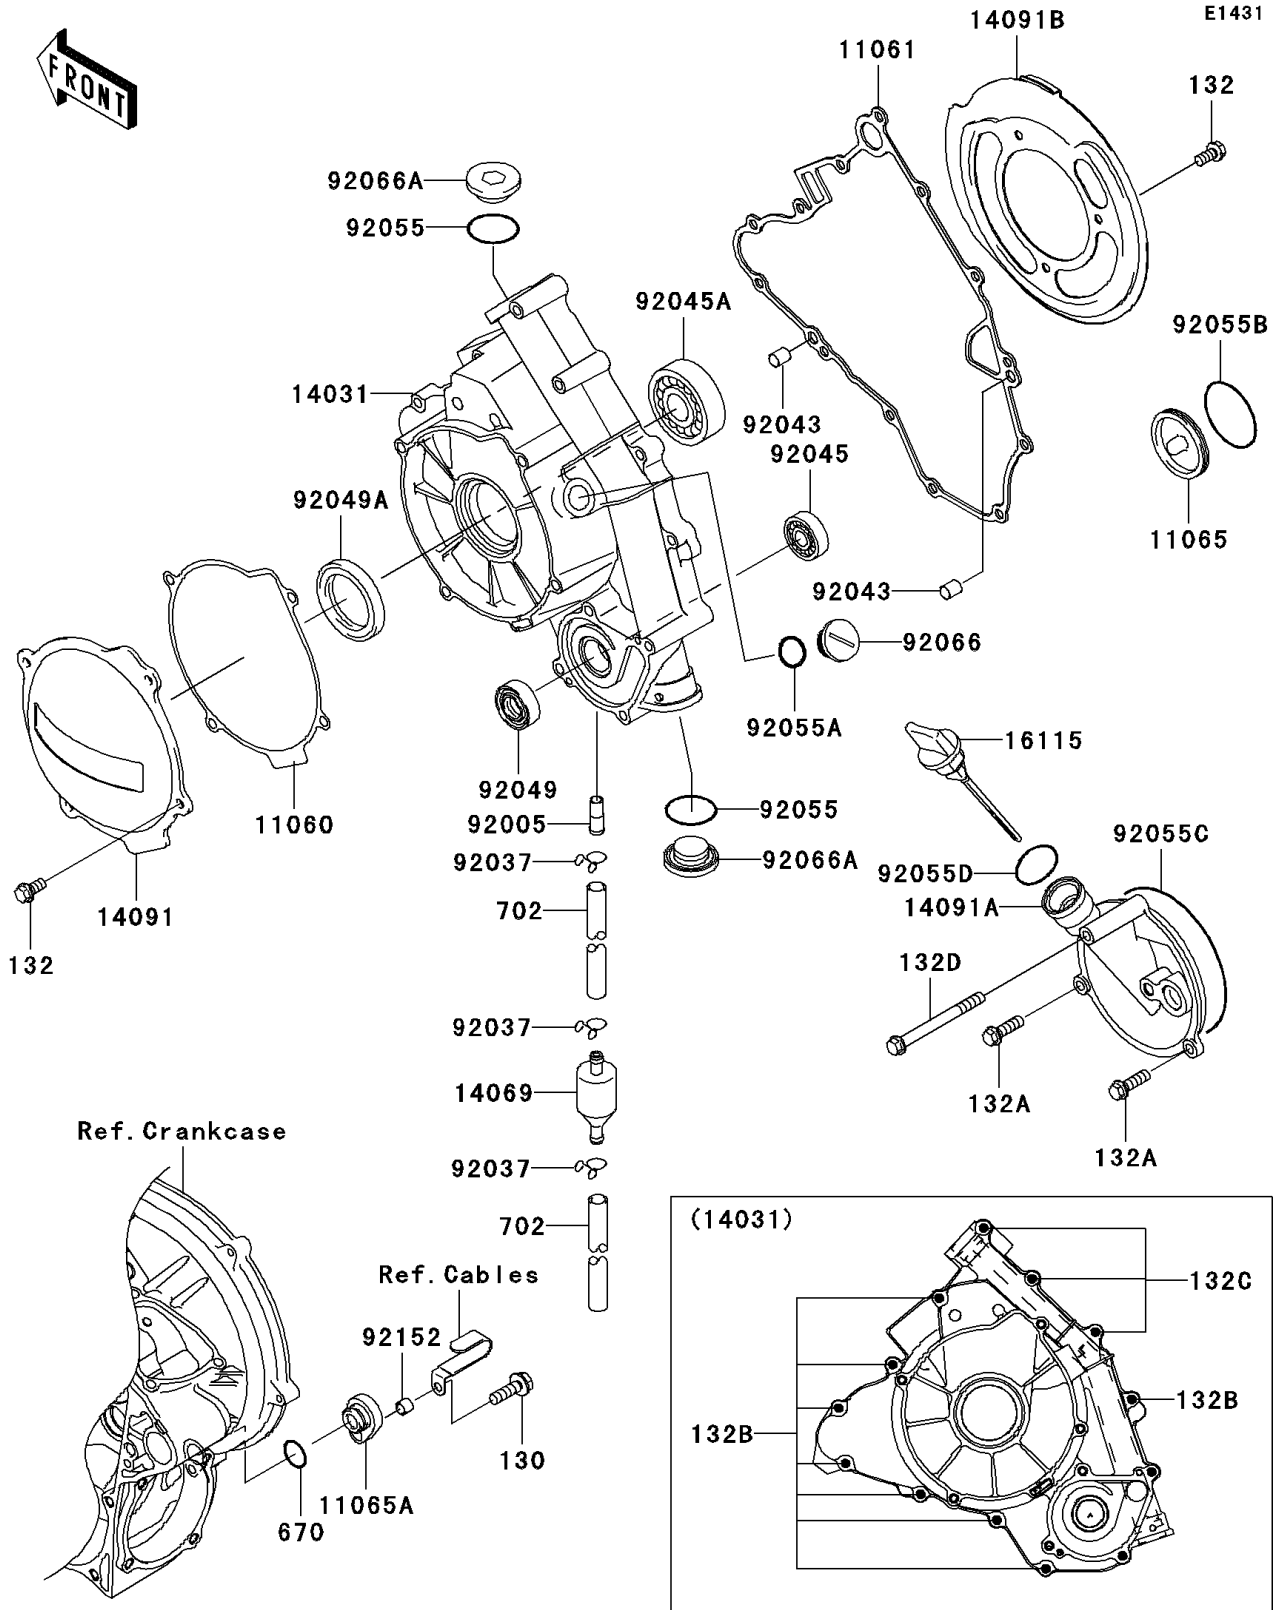

2004 KFX700 V Force PARTS DIAGRAM

Engine Cover(s)

2004 KFX700 V Force PARTS LIST

Engine Cover(s)

ITEM NAME	PART NUMBER	QUANTITY
BOLT-FLANGED (Ref # 130)	130Z0620	1
BOLT-FLANGED-SMALL (Ref # 132)	132Y0612	7
BOLT-FLANGED-SMALL (Ref # 132A)	132Y0620	2
BOLT-FLANGED-SMALL (Ref # 132B)	132Y0630	8
BOLT-FLANGED-SMALL (Ref # 132C)	132Y0655	3
BOLT-FLANGED-SMALL (Ref # 132D)	132Y0665	1
O RING,14MM (Ref # 670)	670D2014	1
TUBE-RUBBER (Ref # 702)	702A07035	2
GASKET,BLANK (Ref # 11060)	11060-1717	1
GASKET (Ref # 11061)	11061-1119	1
CAP (Ref # 11065)	11065-1151	1
CAP,OIL COVER (Ref # 11065A)	11065-1252	1
COVER-GENERATOR (Ref # 14031)	14031-0030	1
BREATHER (Ref # 14069)	14069-1051	1
COVER,GENERATOR COVER (Ref # 14091)	14091-1538	1
COVER,OIL (Ref # 14091A)	14091-1543	1
COVER,BELT CONVERTER (Ref # 14091B)	14091-1571	1
CAP-OIL FILLER (Ref # 16115)	16115-0001	1
FITTING (Ref # 92005)	92005-1369	1
CLAMP,TUBE (Ref # 92037)	92037-147	3
PIN,6.2X8X14 (Ref # 92043)	92043-1263	2
BEARING-BALL,6901 (Ref # 92045)	92045-1246	1
BEARING-BALL (Ref # 92045A)	92045-1403	1
SEAL-OIL,AC037AE0 (Ref # 92049)	92049-1228	1
SEAL-OIL (Ref # 92049A)	92049-1576	1
RING-O,25.7X2.4 (Ref # 92055)	92055-1136	2
RING-O (Ref # 92055A)	92055-1146	1
RING-O,44.7X2.4 (Ref # 92055B)	92055-1279	1
RING-O (Ref # 92055C)	92055-1632	1

2004 KFX700 V Force PARTS LIST

Engine Cover(s)

ITEM NAME	PART NUMBER	QUANTITY
RING-O,20MM (Ref # 92055D)	92055-2185	1
PLUG,COVER (Ref # 92066)	92066-0011	1
PLUG,25X8 (Ref # 92066A)	92066-0012	2
COLLAR (Ref # 92152)	92152-1332	1