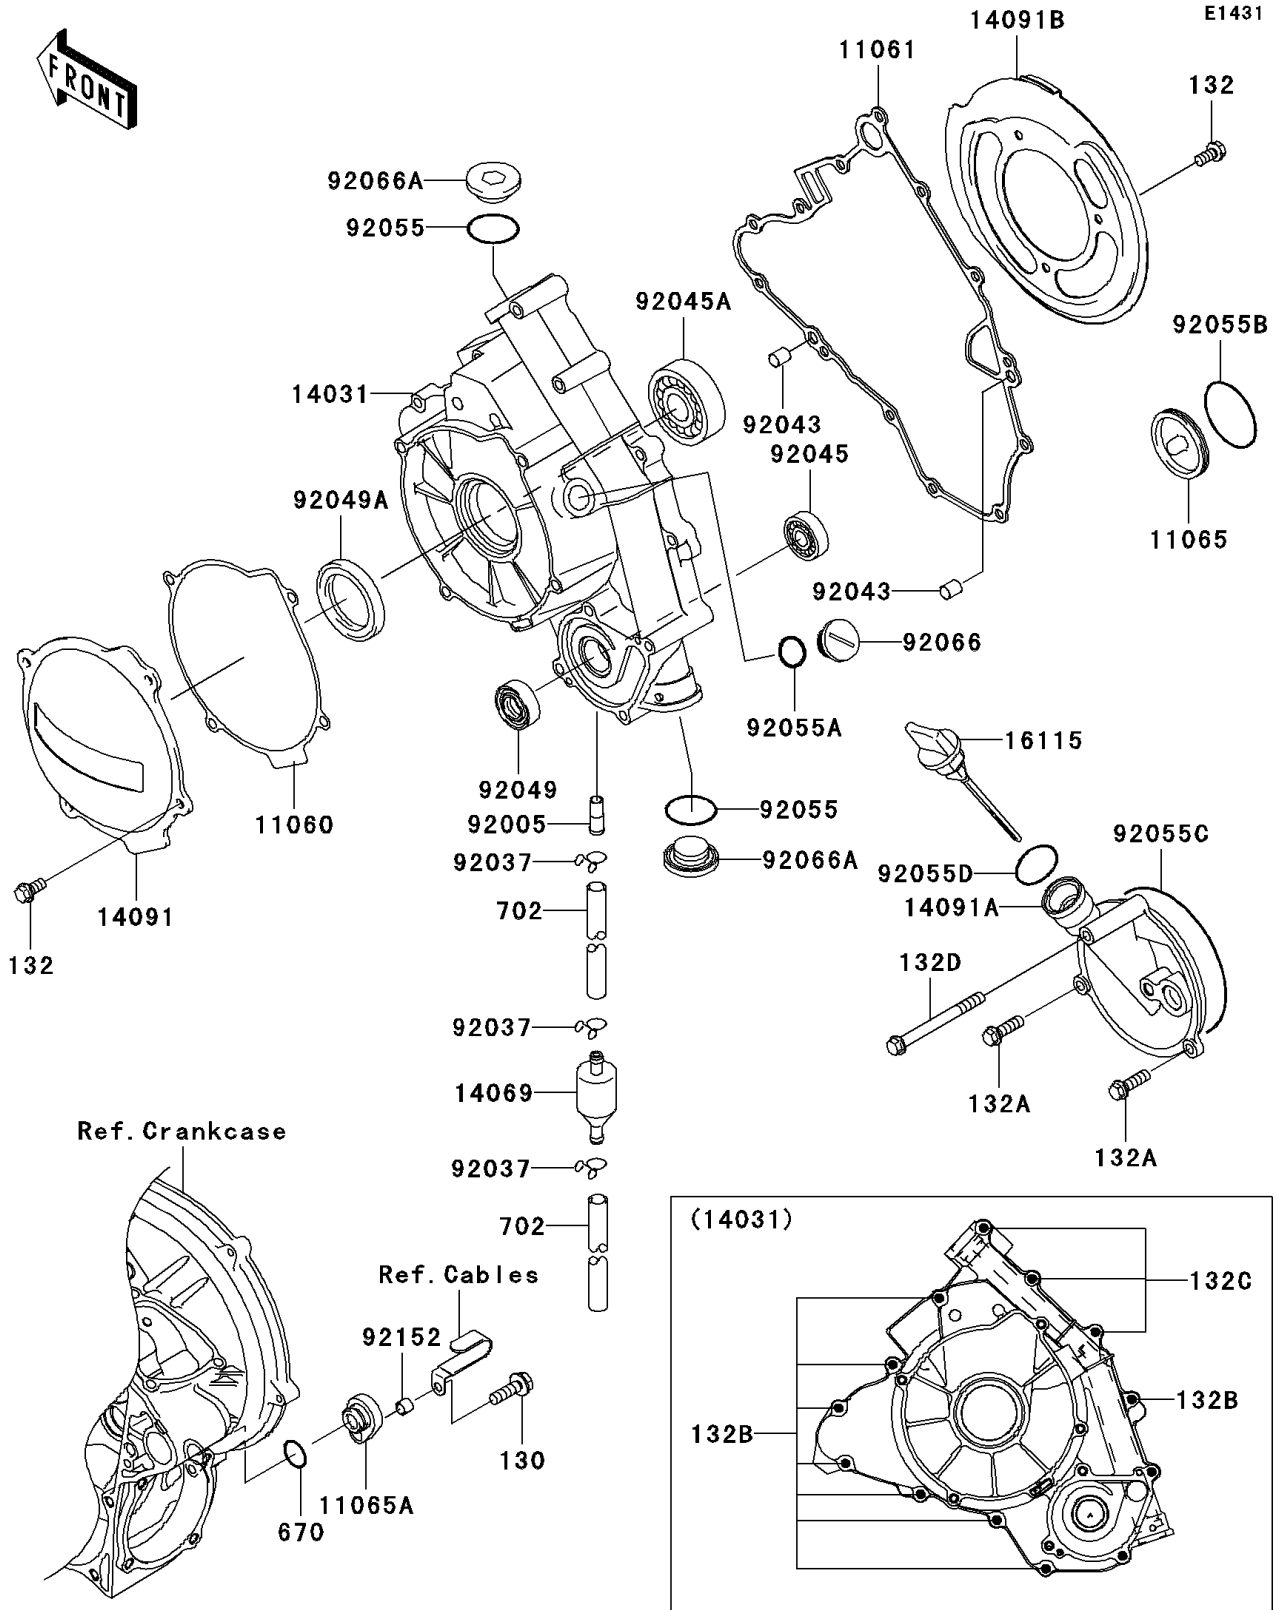

# 2005 KFX700 PARTS DIAGRAM

Engine Cover(s)

## 2005 KFX700 PARTS LIST

### Engine Cover(s)

ITEM NAME	PART NUMBER	QUANTITY
BOLT-FLANGED (Ref # 130)	130Z0620	1
BOLT-FLANGED-SMALL (Ref # 132)	132Y0612	7
BOLT-FLANGED-SMALL (Ref # 132A)	132Y0620	2
BOLT-FLANGED-SMALL (Ref # 132B)	132Y0630	8
BOLT-FLANGED-SMALL (Ref # 132C)	132Y0655	3
BOLT-FLANGED-SMALL (Ref # 132D)	132Y0665	1
O RING,14MM (Ref # 670)	670D2014	1
TUBE-RUBBER (Ref # 702)	702A07035	2
GASKET,BLANK (Ref # 11060)	11060-1717	1
GASKET (Ref # 11061)	11061-1119	1
CAP (Ref # 11065)	11065-1151	1
CAP,OIL COVER (Ref # 11065A)	11065-1252	1
COVER-GENERATOR (Ref # 14031)	14031-0030	1
BREATHER (Ref # 14069)	14069-1051	1
COVER,GENERATOR COVER (Ref # 14091)	14091-1538	1
COVER,OIL (Ref # 14091A)	14091-1543	1
COVER,BELT CONVERTER (Ref # 14091B)	14091-1571	1
CAP-OIL FILLER (Ref # 16115)	16115-0001	1
FITTING (Ref # 92005)	92005-1369	1
CLAMP,TUBE (Ref # 92037)	92037-147	3
PIN,6.2X8X14 (Ref # 92043)	92043-1263	2
BEARING-BALL,6901 (Ref # 92045)	92045-1246	1
BEARING-BALL (Ref # 92045A)	92045-1403	1
SEAL-OIL,AC037AE0 (Ref # 92049)	92049-1228	1
SEAL-OIL (Ref # 92049A)	92049-1576	1
RING-O,25.7X2.4 (Ref # 92055)	92055-1136	2
RING-O (Ref # 92055A)	92055-1146	1
RING-O,44.7X2.4 (Ref # 92055B)	92055-1279	1
RING-O (Ref # 92055C)	92055-1632	1

### Engine Cover(s)

ITEM NAME	PART NUMBER	QUANTITY
RING-O,20MM (Ref # 92055D)	92055-2185	1
PLUG,COVER (Ref # 92066)	92066-0011	1
PLUG,25X8 (Ref # 92066A)	92066-0012	2
COLLAR (Ref # 92152)	92152-1332	1