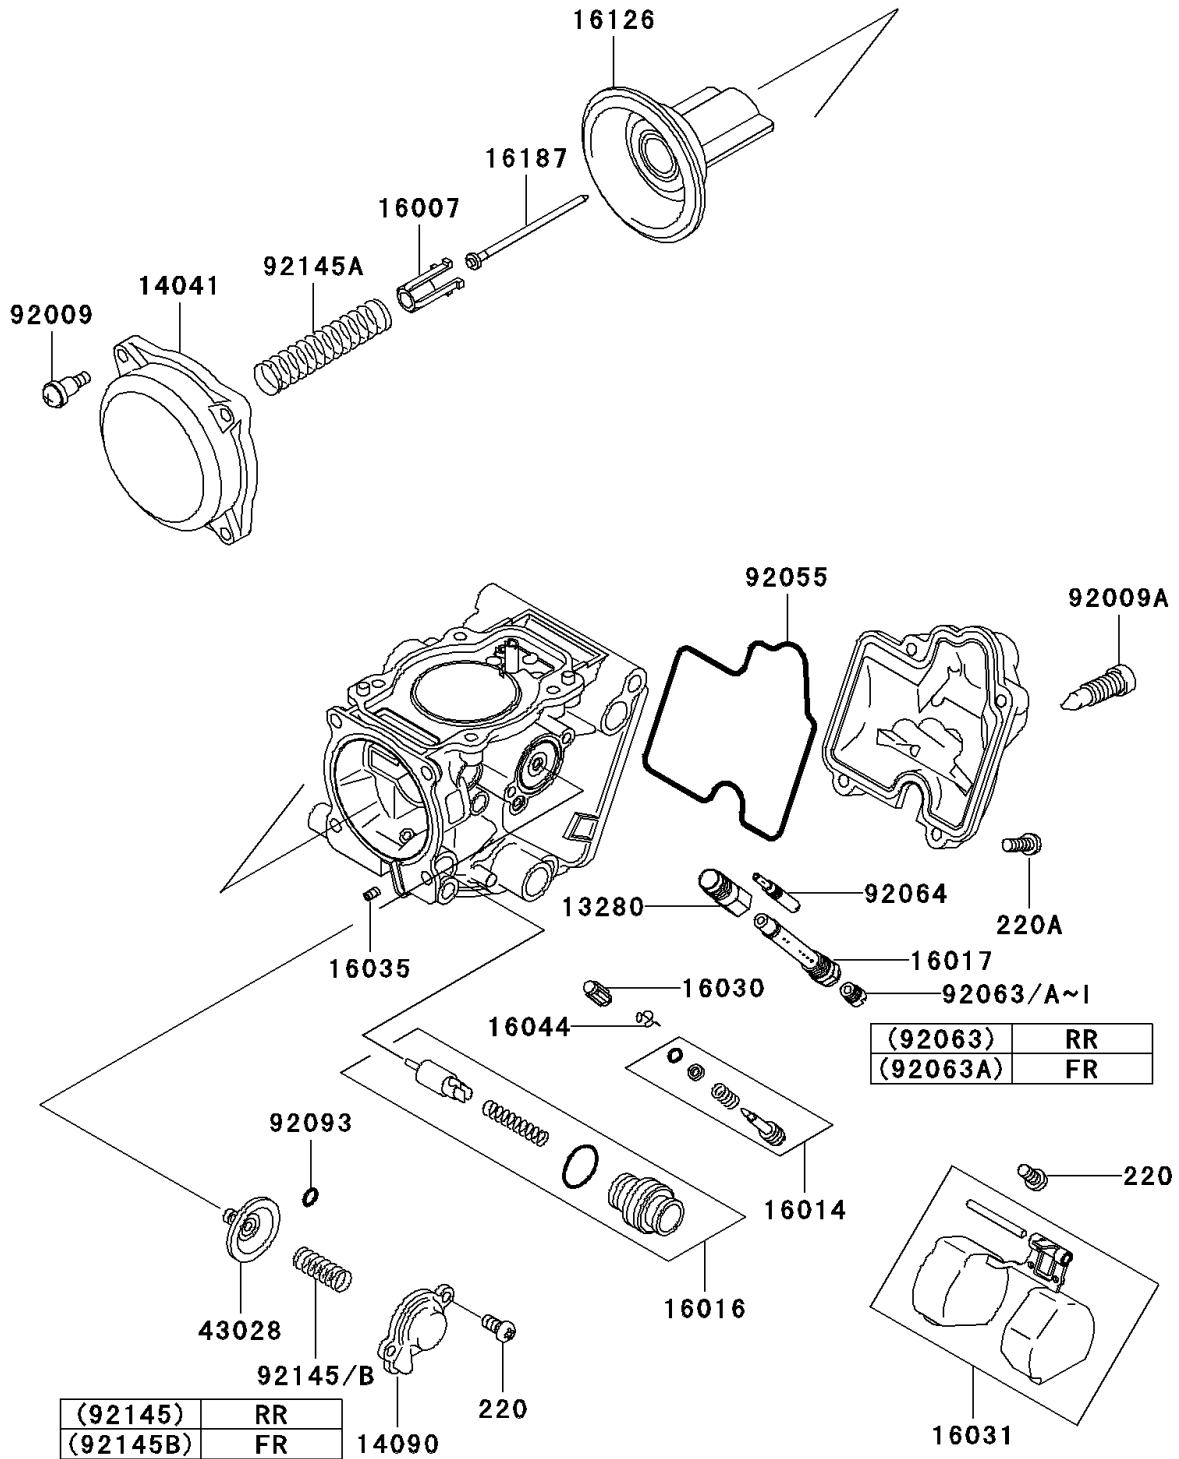

2004 KFX700 V Force PARTS DIAGRAM

Carburetor Parts

E1612

2004 KFX700 V Force PARTS LIST

Carburetor Parts

ITEM NAME	PART NUMBER	QUANTITY
SCREW-PAN-CROS (Ref # 220)	220D0408	6
HOLDER,JET (Ref # 13280)	13280-1096	2
CAP-CHAMBER,MIXING (Ref # 14041)	14041-1090	2
COVER,AIR CUT VALVE (Ref # 14090)	14090-1984	2
SEAT-SPRING,THROTTLE VALVE (Ref # 16007)	16007-1120	2
SCREW-PILOT AIR (Ref # 16014)	16014-1105	2
PLUNGER (Ref # 16016)	16016-1117	2
JET-NEEDLE (Ref # 16017)	16017-1441	2
VALVE-FLOAT (Ref # 16030)	16030-1007	2
FLOAT (Ref # 16031)	16031-1097	2
JET-AIR,LEAK (Ref # 16035)	16035-1055	2
CLAMP,FLOAT VALVE (Ref # 16044)	16044-007	2
VALVE,VACUUM (Ref # 16126)	16126-1226	2
NEEDLE-JET,NBZH (Ref # 16187)	16187-0021	2
DIAPHRAGM,AIR CUT VALVE (Ref # 43028)	43028-1085	2
SCREW,4X4.4 (Ref # 92009)	92009-1549	8
SCREW,DRAIN,M6X0.75 (Ref # 92009A)	92009-1551	2
RING-O,FLOAT CHAMBER (Ref # 92055)	92055-1589	2
JET-MAIN,#140 (Ref # 92063)	92063-1013	1
JET-MAIN,#135 (Ref # 92063A)	92063-1014	1
JET-MAIN,#138 (Ref # 92063B)	92063-1015	AR
JET-MAIN,#142 (Ref # 92063C)	92063-1016	AR
JET-MAIN,#145 (Ref # 92063D)	92063-1017	AR
JET-MAIN,#125 (Ref # 92063E)	92063-1069	AR
JET-MAIN,#120 (Ref # 92063F)	92063-1072	AR
JET-MAIN,#128 (Ref # 92063G)	92063-1074	AR
JET-MAIN,#130 (Ref # 92063H)	92063-1075	AR
JET-MAIN,#132 (Ref # 92063I)	92063-1076	AR
JET-PILOT,#40 (Ref # 92064)	92064-0005	2

2004 KFX700 V Force PARTS LIST

Carburetor Parts

ITEM NAME	PART NUMBER	QUANTITY
SEAL,"U"RING (Ref # 92093)	92093-1046	2
SPRING,AIR CUT VALVE (Ref # 92145)	92145-0097	1
SPRING,VACUUM VALVE (Ref # 92145A)	92145-1227	2
SPRING,AIR CUT VALVE (Ref # 92145B)	92145-1450	1
SCREW-PAN-CROS (Ref # 220A)	220D0414	8