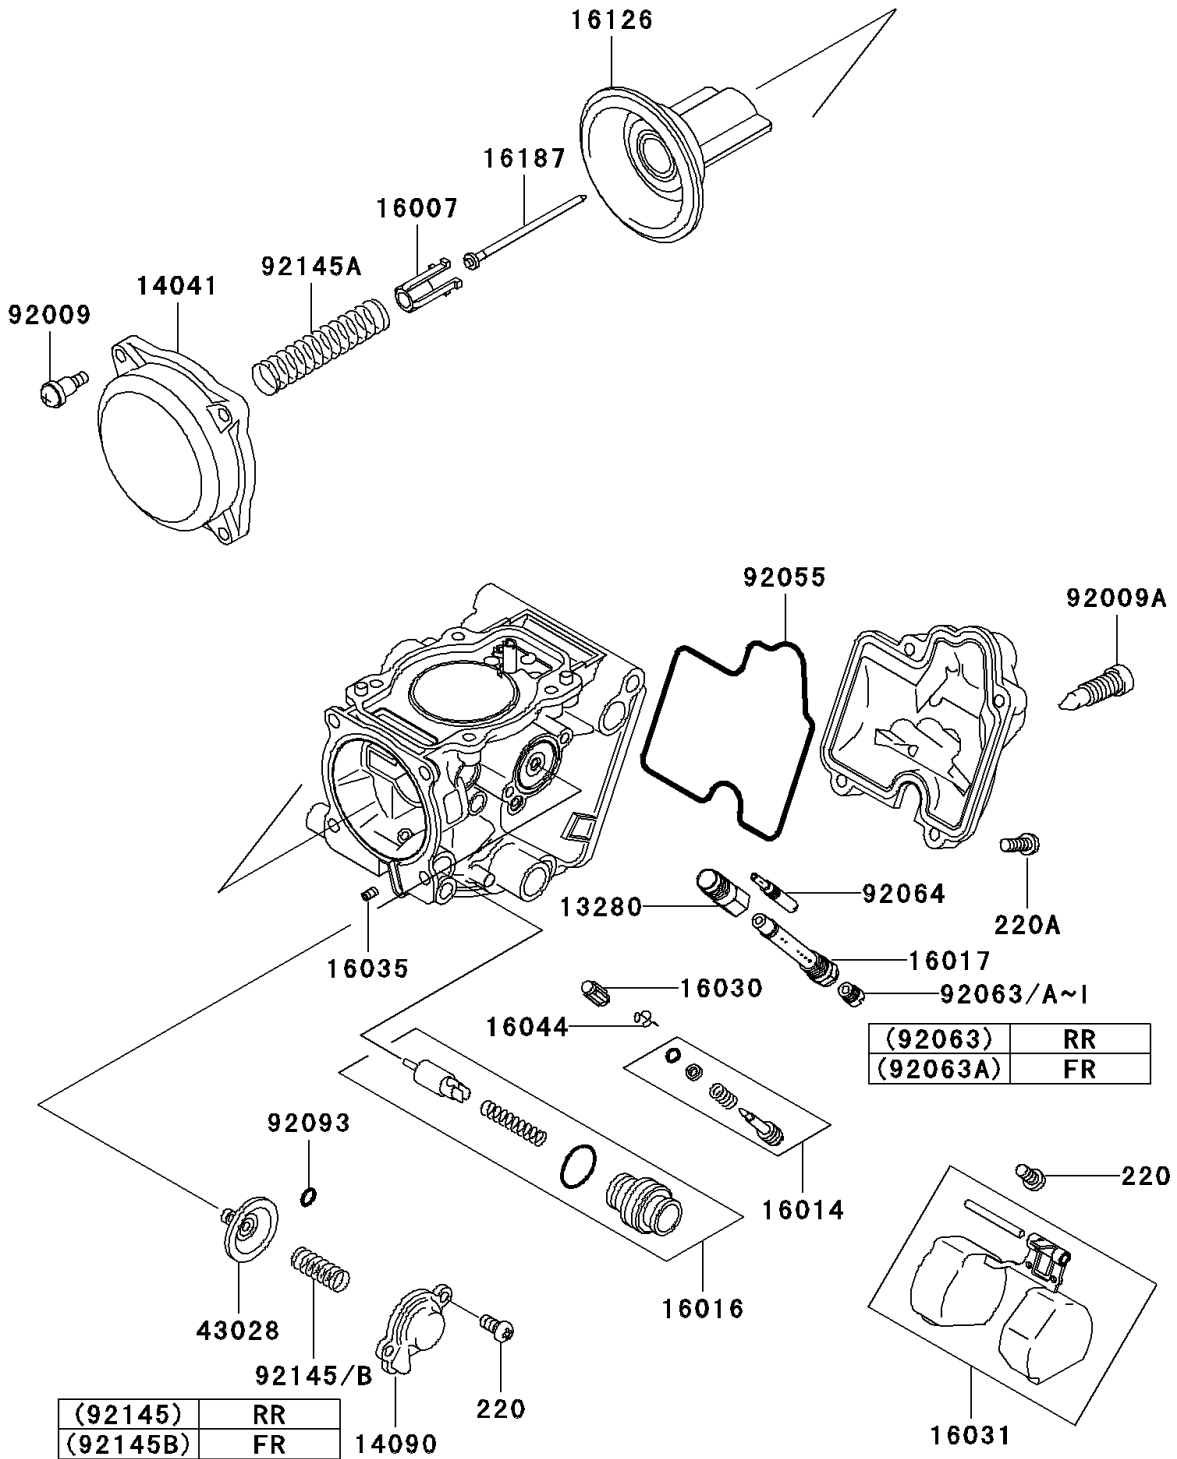

# 2005 KFX700 PARTS DIAGRAM

Carburetor Parts

E1612

### Carburetor Parts

ITEM NAME	PART NUMBER	QUANTITY
SCREW-PAN-CROS (Ref # 220)	220D0408	6
HOLDER,JET (Ref # 13280)	13280-1096	2
CAP-CHAMBER,MIXING (Ref # 14041)	14041-1090	2
COVER,AIR CUT VALVE (Ref # 14090)	14090-1984	2
SEAT-SPRING,THROTTLE VALVE (Ref # 16007)	16007-1120	2
SCREW-PILOT AIR (Ref # 16014)	16014-1105	2
PLUNGER (Ref # 16016)	16016-1117	2
JET-NEEDLE (Ref # 16017)	16017-1441	2
VALVE-FLOAT (Ref # 16030)	16030-1007	2
FLOAT (Ref # 16031)	16031-1097	2
JET-AIR,LEAK (Ref # 16035)	16035-1055	2
CLAMP,FLOAT VALVE (Ref # 16044)	16044-007	2
VALVE,VACUUM (Ref # 16126)	16126-1226	2
NEEDLE-JET,NBZH (Ref # 16187)	16187-0021	2
DIAPHRAGM,AIR CUT VALVE (Ref # 43028)	43028-1085	2
SCREW,4X4.4 (Ref # 92009)	92009-1549	8
SCREW,DRAIN,M6X0.75 (Ref # 92009A)	92009-1551	2
RING-O,FLOAT CHAMBER (Ref # 92055)	92055-1589	2
JET-MAIN,#140 (Ref # 92063)	92063-1013	1
JET-MAIN,#135 (Ref # 92063A)	92063-1014	1
JET-MAIN,#138 (Ref # 92063B)	92063-1015	AR
JET-MAIN,#142 (Ref # 92063C)	92063-1016	AR
JET-MAIN,#145 (Ref # 92063D)	92063-1017	AR
JET-MAIN,#125 (Ref # 92063E)	92063-1069	AR
JET-MAIN,#120 (Ref # 92063F)	92063-1072	AR
JET-MAIN,#128 (Ref # 92063G)	92063-1074	AR
JET-MAIN,#130 (Ref # 92063H)	92063-1075	AR
JET-MAIN,#132 (Ref # 92063I)	92063-1076	AR
JET-PILOT,#40 (Ref # 92064)	92064-0005	2

## Carburetor Parts

ITEM NAME	PART NUMBER	QUANTITY
SEAL,"U"RING (Ref # 92093)	92093-1046	2
SPRING,AIR CUT VALVE (Ref # 92145)	92145-0097	1
SPRING,VACUUM VALVE (Ref # 92145A)	92145-1227	2
SPRING,AIR CUT VALVE (Ref # 92145B)	92145-1450	1
SCREW-PAN-CROS (Ref # 220A)	220D0414	8