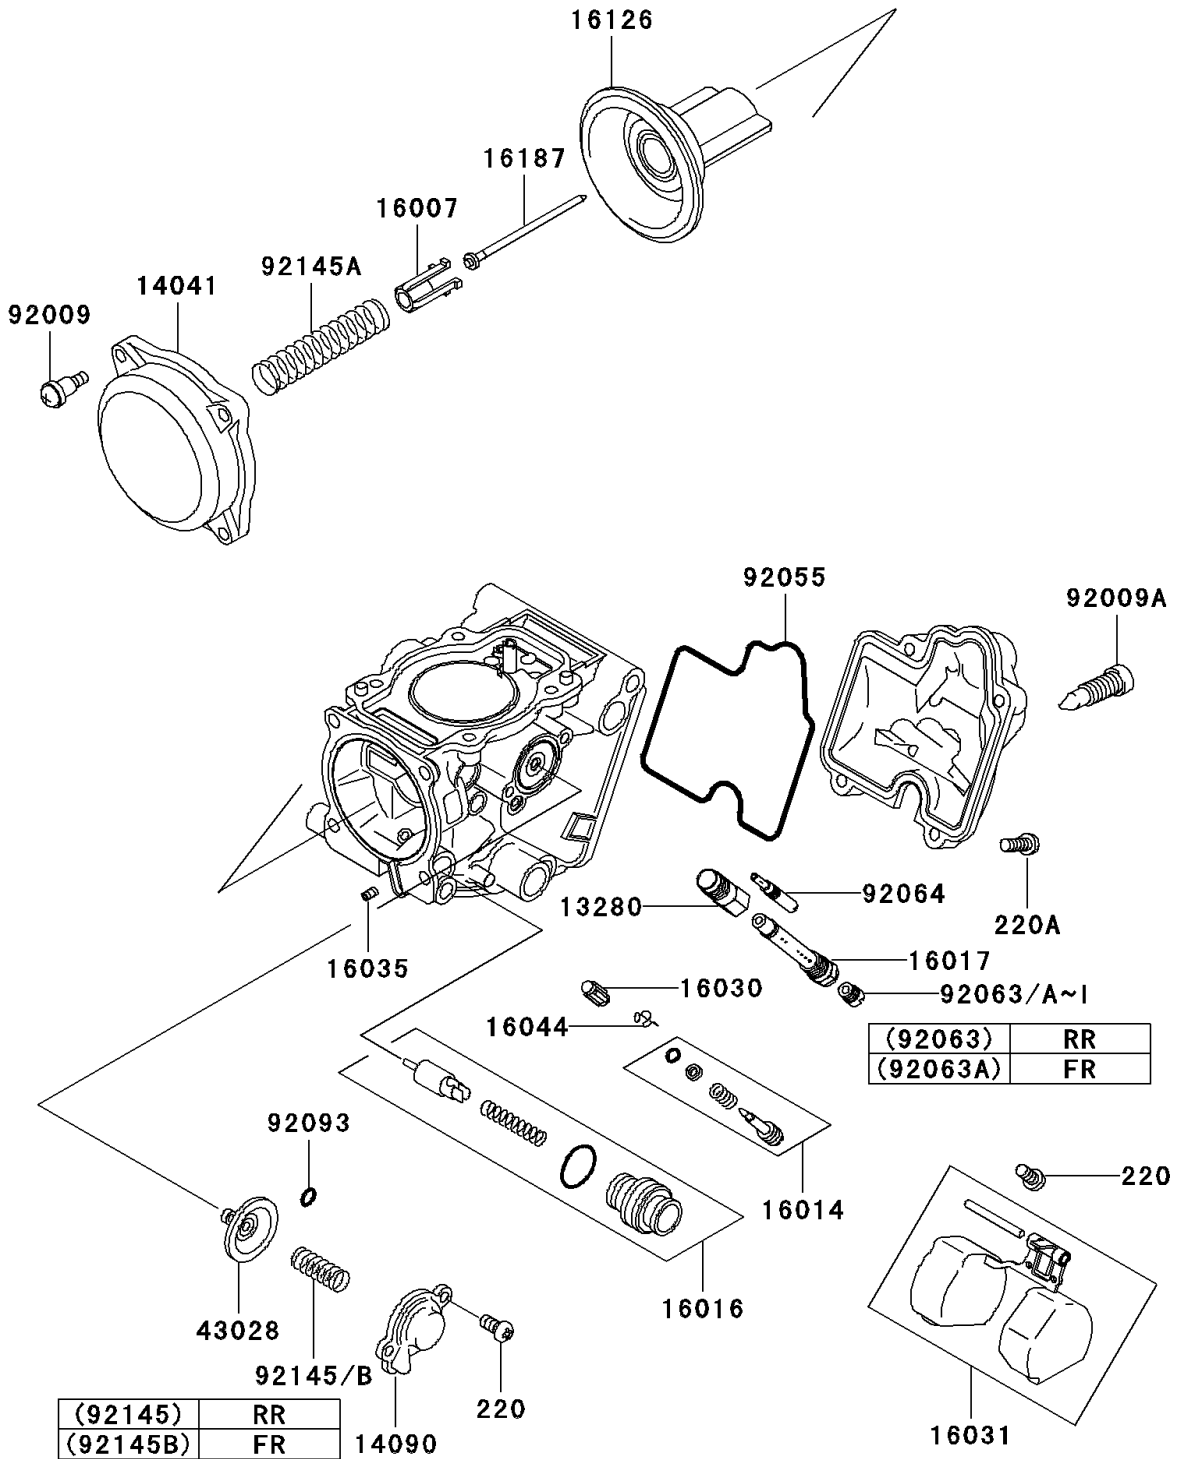

2005 KFX700 PARTS DIAGRAM

Carburetor Parts

E1612

2005 KFX700 PARTS LIST

Carburetor Parts

ITEM NAME	PART NUMBER	QUANTITY
SCREW-PAN-CROS (Ref # 220)	220D0408	6
HOLDER,JET (Ref # 13280)	13280-1096	2
CAP-CHAMBER,MIXING (Ref # 14041)	14041-1090	2
COVER,AIR CUT VALVE (Ref # 14090)	14090-1984	2
SEAT-SPRING,THROTTLE VALVE (Ref # 16007)	16007-1120	2
SCREW-PILOT AIR (Ref # 16014)	16014-1105	2
PLUNGER (Ref # 16016)	16016-1117	2
JET-NEEDLE (Ref # 16017)	16017-1441	2
VALVE-FLOAT (Ref # 16030)	16030-1007	2
FLOAT (Ref # 16031)	16031-1097	2
JET-AIR,LEAK (Ref # 16035)	16035-1055	2
CLAMP,FLOAT VALVE (Ref # 16044)	16044-007	2
VALVE,VACUUM (Ref # 16126)	16126-1226	2
NEEDLE-JET,NBZH (Ref # 16187)	16187-0021	2
DIAPHRAGM,AIR CUT VALVE (Ref # 43028)	43028-1085	2
SCREW,4X4.4 (Ref # 92009)	92009-1549	8
SCREW,DRAIN,M6X0.75 (Ref # 92009A)	92009-1551	2
RING-O,FLOAT CHAMBER (Ref # 92055)	92055-1589	2
JET-MAIN,#140 (Ref # 92063)	92063-1013	1
JET-MAIN,#135 (Ref # 92063A)	92063-1014	1
JET-MAIN,#138 (Ref # 92063B)	92063-1015	AR
JET-MAIN,#142 (Ref # 92063C)	92063-1016	AR
JET-MAIN,#145 (Ref # 92063D)	92063-1017	AR
JET-MAIN,#125 (Ref # 92063E)	92063-1069	AR
JET-MAIN,#120 (Ref # 92063F)	92063-1072	AR
JET-MAIN,#128 (Ref # 92063G)	92063-1074	AR
JET-MAIN,#130 (Ref # 92063H)	92063-1075	AR
JET-MAIN,#132 (Ref # 92063I)	92063-1076	AR
JET-PILOT,#40 (Ref # 92064)	92064-0005	2

2005 KFX700 PARTS LIST

Carburetor Parts

ITEM NAME	PART NUMBER	QUANTITY
SEAL,"U"RING (Ref # 92093)	92093-1046	2
SPRING,AIR CUT VALVE (Ref # 92145)	92145-0097	1
SPRING,VACUUM VALVE (Ref # 92145A)	92145-1227	2
SPRING,AIR CUT VALVE (Ref # 92145B)	92145-1450	1
SCREW-PAN-CROS (Ref # 220A)	220D0414	8