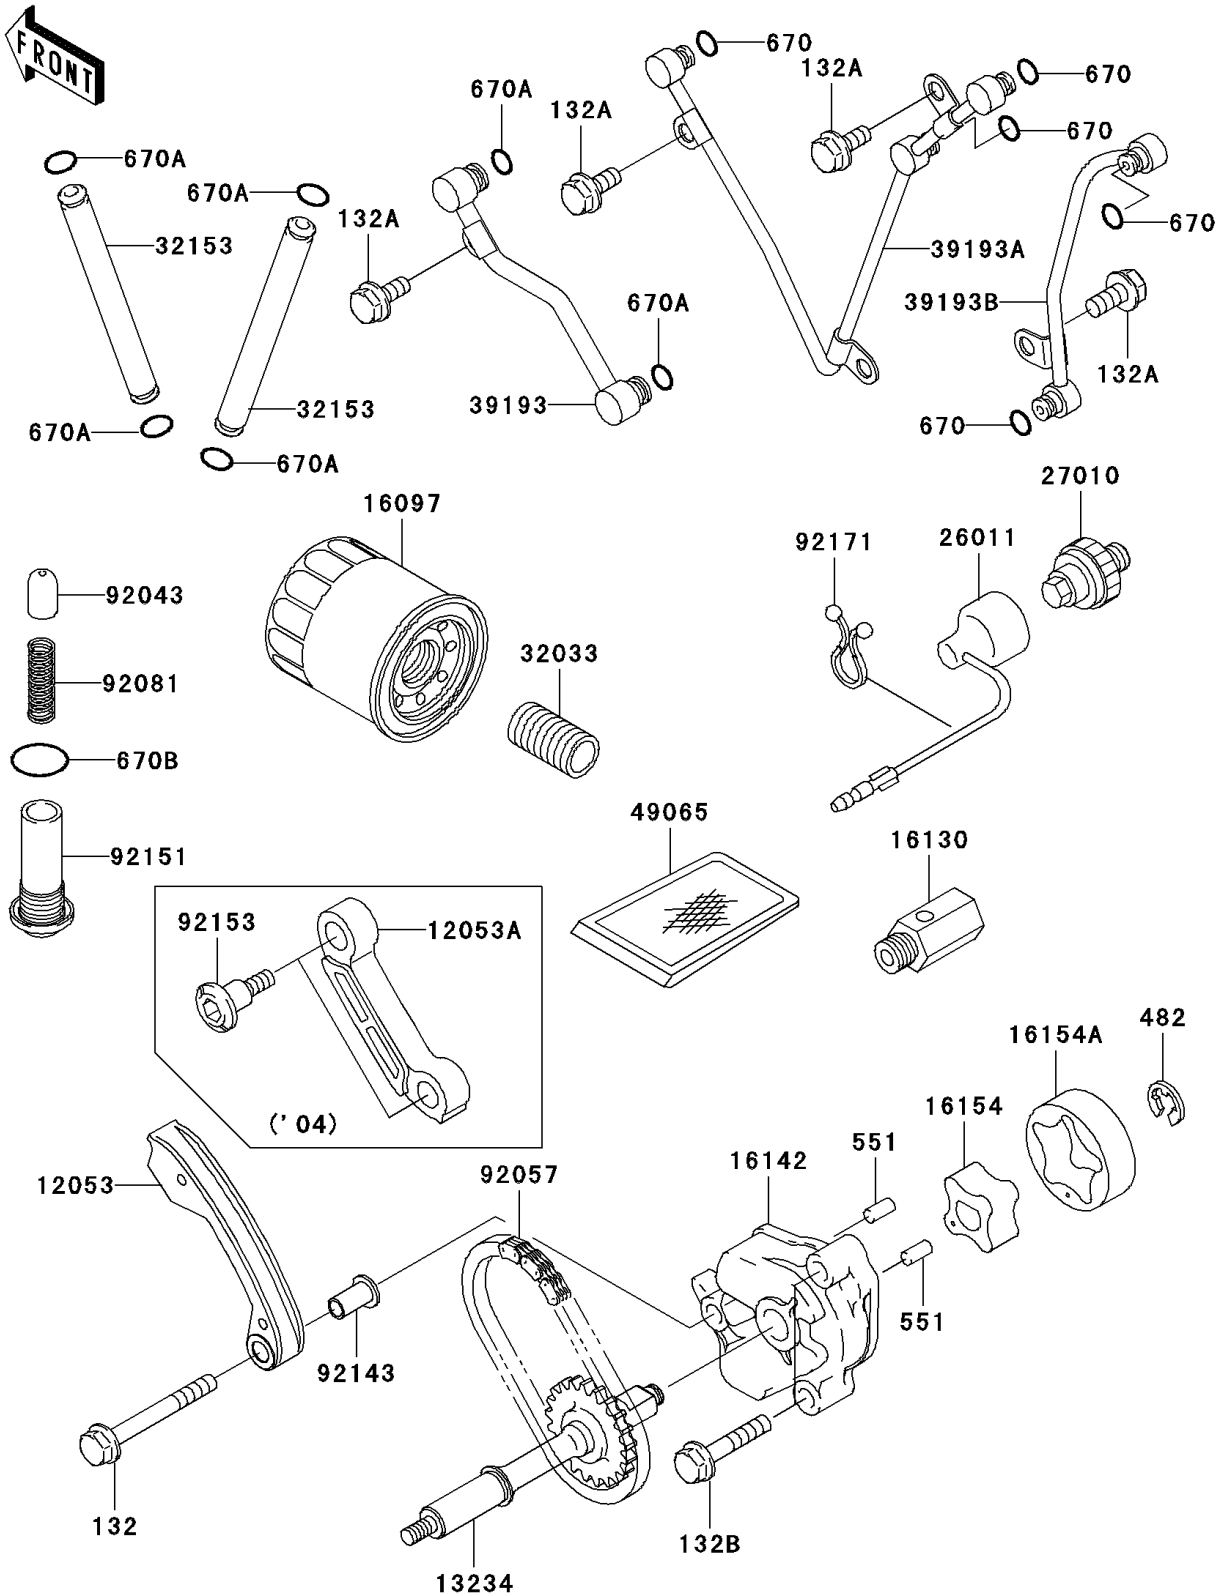

2004 KFX700 V Force PARTS DIAGRAM

Oil Pump/Oil Filter

E1710

2004 KFX700 V Force PARTS LIST

Oil Pump/Oil Filter

ITEM NAME	PART NUMBER	QUANTITY
BOLT-FLANGED-SMALL (Ref # 132)	132J0650	1
BOLT-FLANGED-SMALL (Ref # 132A)	132Y0612	4
BOLT-FLANGED-SMALL (Ref # 132B)	132Y0630	2
CIRCLIP-TYPE-E,6MM (Ref # 482)	482J6000	1
PIN-DOWEL,4X8 (Ref # 551)	551A0408	2
O RING (Ref # 670)	670D1505	5
O RING,7MM (Ref # 670A)	670D1507	6
O RING,16MM (Ref # 670B)	670D2016	1
GUIDE-CHAIN,SLACK (Ref # 12053)	12053-1440	1
GUIDE-CHAIN,TENSION (Ref # 12053A)	12053-1443	1
SHAFT-COMP,OIL PUMP (Ref # 13234)	13234-1112	1
FILTER-ASSY-OIL (Ref # 16097)	16097-1072	1
VALVE-ASSY-RELIEF (Ref # 16130)	16130-1058	1
COVER-PUMP (Ref # 16142)	16142-1162	1
ROTOR-PUMP,INNER (Ref # 16154)	16154-2059	1
ROTOR-PUMP,OUTER (Ref # 16154A)	16154-2060	1
WIRE-LEAD (Ref # 26011)	26011-1755	1
SWITCH,OIL PRESSURE (Ref # 27010)	27010-1313	1
PIPE,OIL FILTER (Ref # 32033)	32033-1535	1
PIPE (Ref # 32153)	32153-1189	2
PIPE-OIL,CRANKSHAFT (Ref # 39193)	39193-1052	1
PIPE-OIL,CRANKCASE,LH (Ref # 39193A)	39193-1053	1
PIPE-OIL,CRANKCASE,RH (Ref # 39193B)	39193-1054	1
FILTER-OIL (Ref # 49065)	49065-1086	1
PIN (Ref # 92043)	92043-076	1
CHAIN,OIL PUMP (Ref # 92057)	92057-1538	1
SPRING (Ref # 92081)	92081-112	1
COLLAR (Ref # 92143)	92143-1857	1
BOLT (Ref # 92151)	92151-1781	1

2004 KFX700 V Force PARTS LIST

Oil Pump/Oil Filter

ITEM NAME	PART NUMBER	QUANTITY
BOLT (Ref # 92153)	92153-1200	2
CLAMP (Ref # 92171)	92171-1329	1