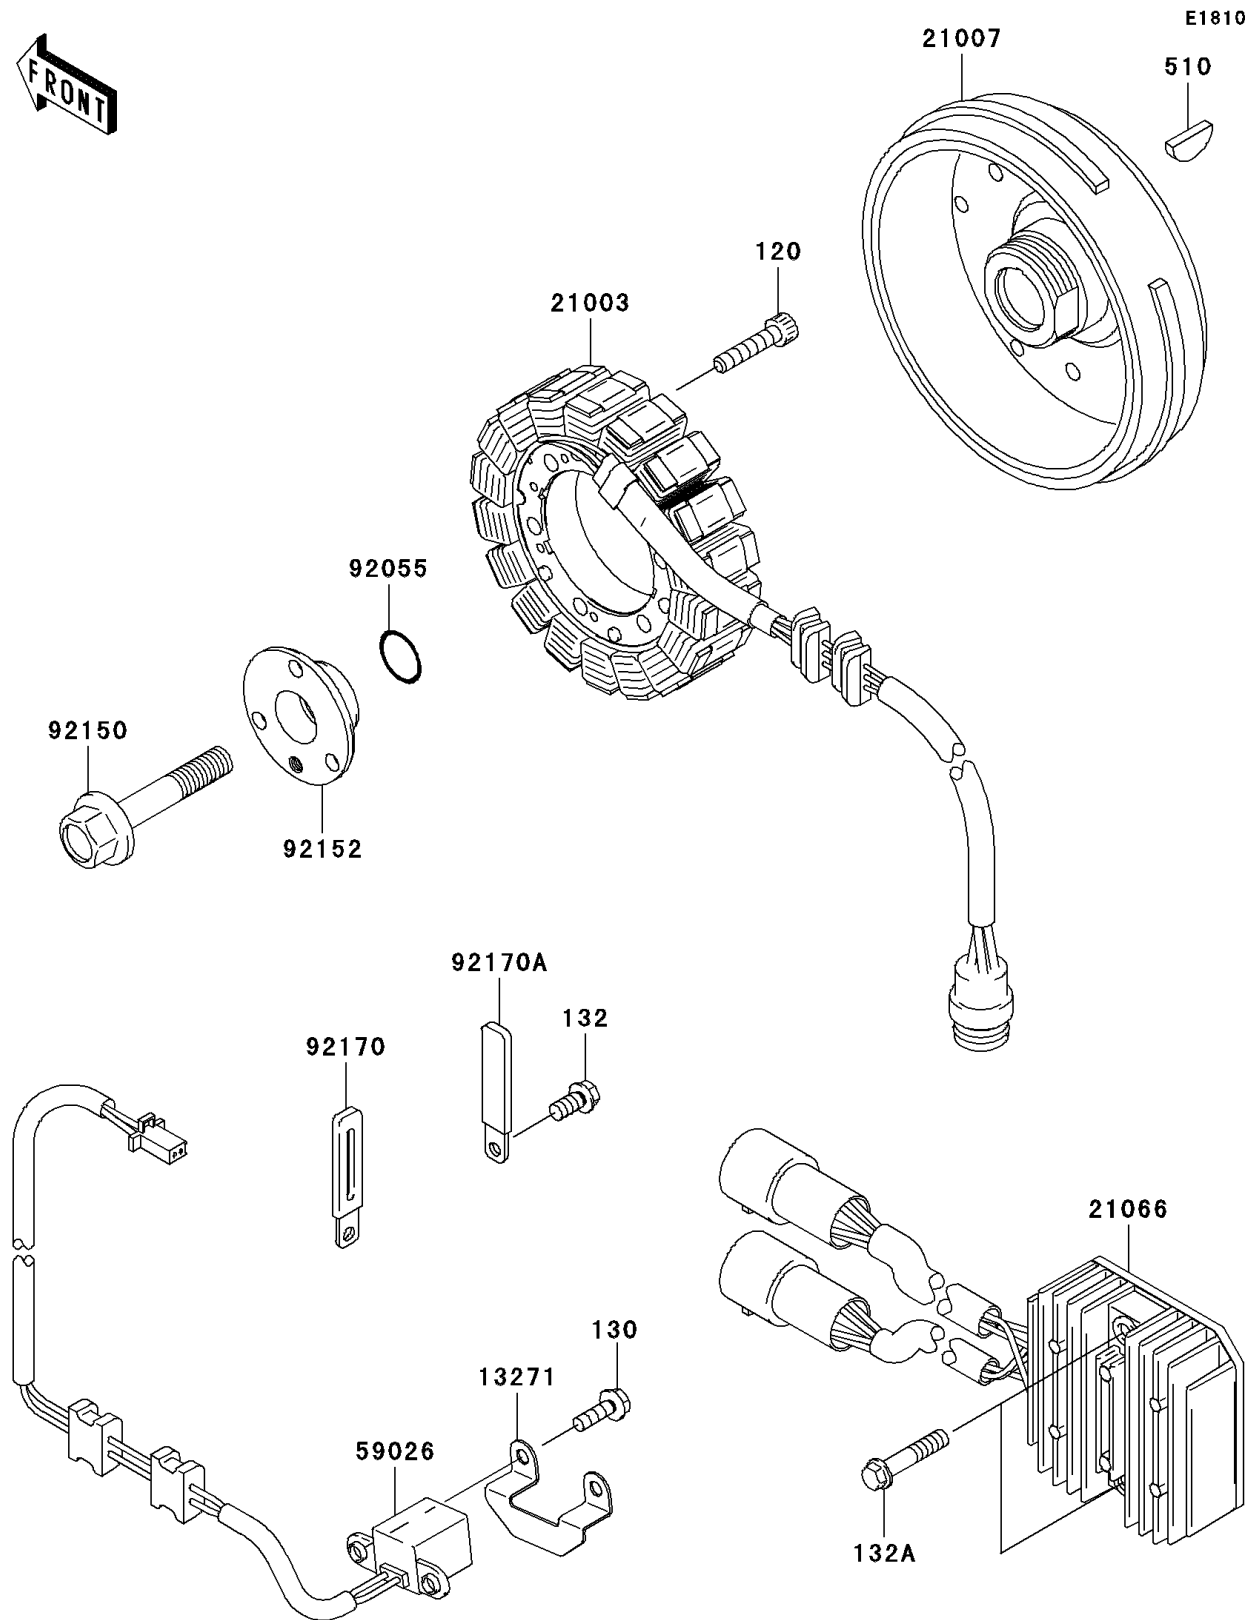

2004 KFX700 V Force PARTS DIAGRAM

Generator

2004 KFX700 V Force PARTS LIST

Generator

| ITEM NAME | PART NUMBER | QUANTITY |
|---------------------------------|-------------|----------|
| BOLT-SOCKET,6X28 (Ref # 120) | 120P0628 | 3 |
| BOLT-FLANGED (Ref # 130) | 130G0516 | 2 |
| BOLT-FLANGED-SMALL (Ref # 132) | 132Y0612 | 1 |
| BOLT-FLANGED-SMALL (Ref # 132A) | 132Y0630 | 2 |
| KEY-WOODRUFF (Ref # 510) | 510A4200 | 1 |
| PLATE (Ref # 13271) | 13271-1369 | 1 |
| STATOR (Ref # 21003) | 21003-0003 | 1 |
| ROTOR (Ref # 21007) | 21007-1367 | 1 |
| REGULATOR-VOLTAGE (Ref # 21066) | 21066-1112 | 1 |
| COIL-PULSING (Ref # 59026) | 59026-1159 | 1 |
| RING-O,19.8X2.2 (Ref # 92055) | 92055-1215 | 1 |
| BOLT,PULLEY (Ref # 92150) | 92150-1987 | 1 |
| COLLAR,20X51X17 (Ref # 92152) | 92152-1467 | 1 |
| CLAMP (Ref # 92170) | 92170-1514 | 1 |
| CLAMP (Ref # 92170A) | 92170-1925 | 1 |