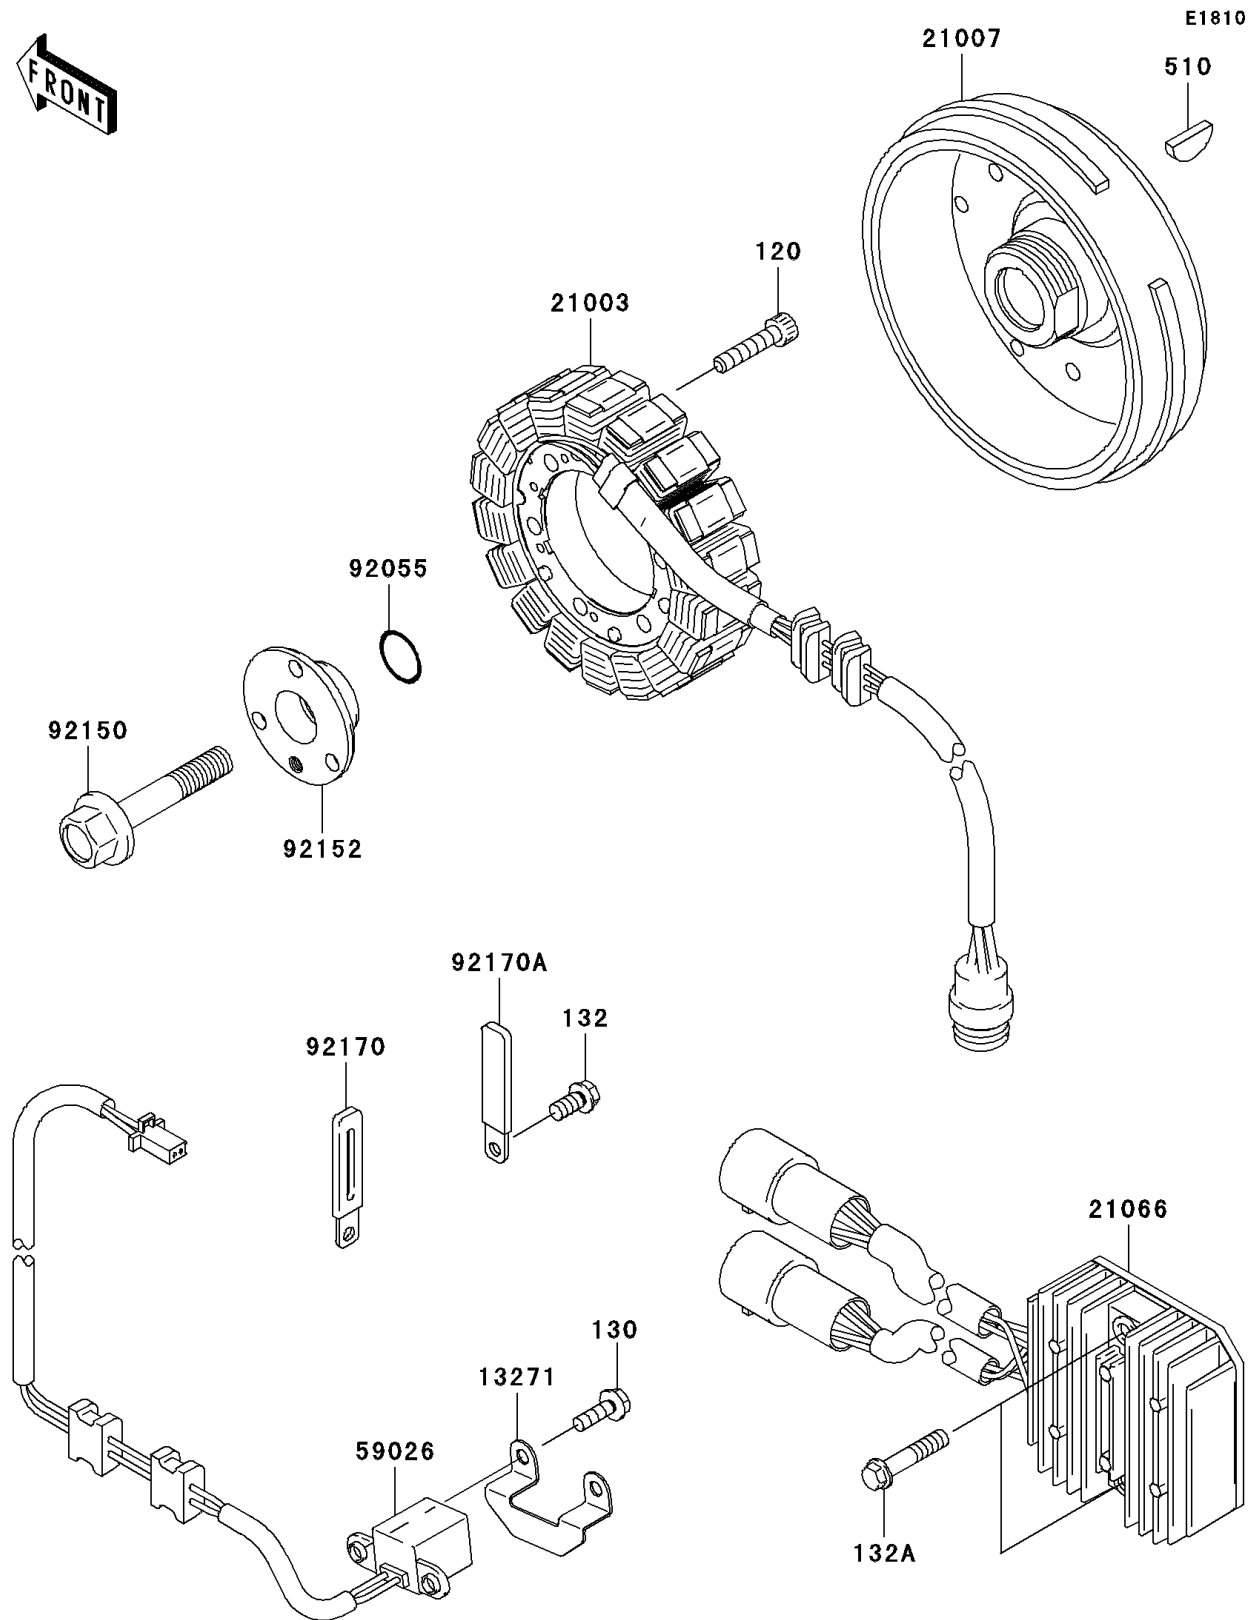

# 2005 KFX700 PARTS DIAGRAM

Generator

## 2005 KFX700 PARTS LIST

### Generator

ITEM NAME	PART NUMBER	QUANTITY
BOLT-SOCKET,6X28 (Ref # 120)	120P0628	3
BOLT-FLANGED (Ref # 130)	130G0516	2
BOLT-FLANGED-SMALL (Ref # 132)	132Y0612	1
BOLT-FLANGED-SMALL (Ref # 132A)	132Y0630	2
KEY-WOODRUFF (Ref # 510)	510A4200	1
PLATE (Ref # 13271)	13271-1369	1
STATOR (Ref # 21003)	21003-0003	1
ROTOR (Ref # 21007)	21007-1367	1
REGULATOR-VOLTAGE (Ref # 21066)	21066-1112	1
COIL-PULSING (Ref # 59026)	59026-1159	1
RING-O,19.8X2.2 (Ref # 92055)	92055-1215	1
BOLT,PULLEY (Ref # 92150)	92150-1987	1
COLLAR,20X51X17 (Ref # 92152)	92152-1467	1
CLAMP (Ref # 92170)	92170-1514	1
CLAMP (Ref # 92170A)	92170-1925	1