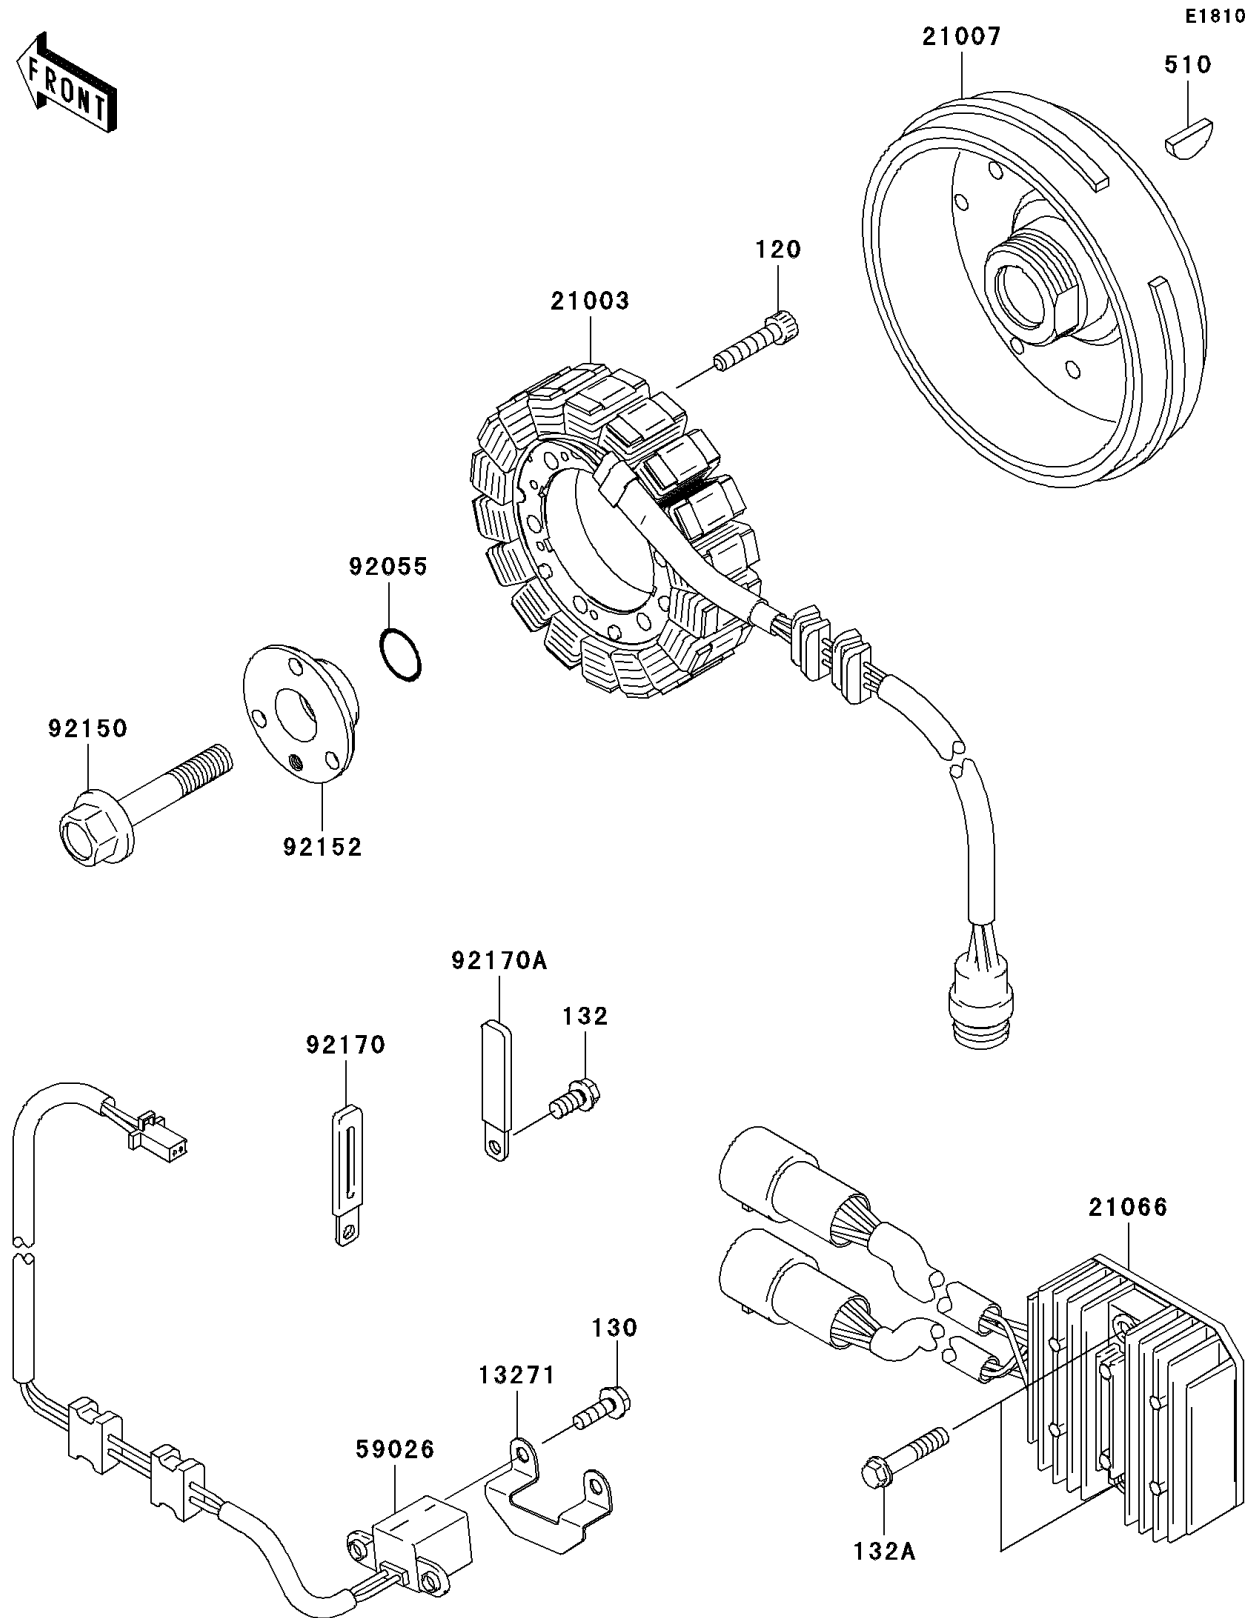

2005 KFX700 PARTS DIAGRAM

Generator

2005 KFX700 PARTS LIST

Generator

ITEM NAME	PART NUMBER	QUANTITY
BOLT-SOCKET,6X28 (Ref # 120)	120P0628	3
BOLT-FLANGED (Ref # 130)	130G0516	2
BOLT-FLANGED-SMALL (Ref # 132)	132Y0612	1
BOLT-FLANGED-SMALL (Ref # 132A)	132Y0630	2
KEY-WOODRUFF (Ref # 510)	510A4200	1
PLATE (Ref # 13271)	13271-1369	1
STATOR (Ref # 21003)	21003-0003	1
ROTOR (Ref # 21007)	21007-1367	1
REGULATOR-VOLTAGE (Ref # 21066)	21066-1112	1
COIL-PULSING (Ref # 59026)	59026-1159	1
RING-O,19.8X2.2 (Ref # 92055)	92055-1215	1
BOLT,PULLEY (Ref # 92150)	92150-1987	1
COLLAR,20X51X17 (Ref # 92152)	92152-1467	1
CLAMP (Ref # 92170)	92170-1514	1
CLAMP (Ref # 92170A)	92170-1925	1