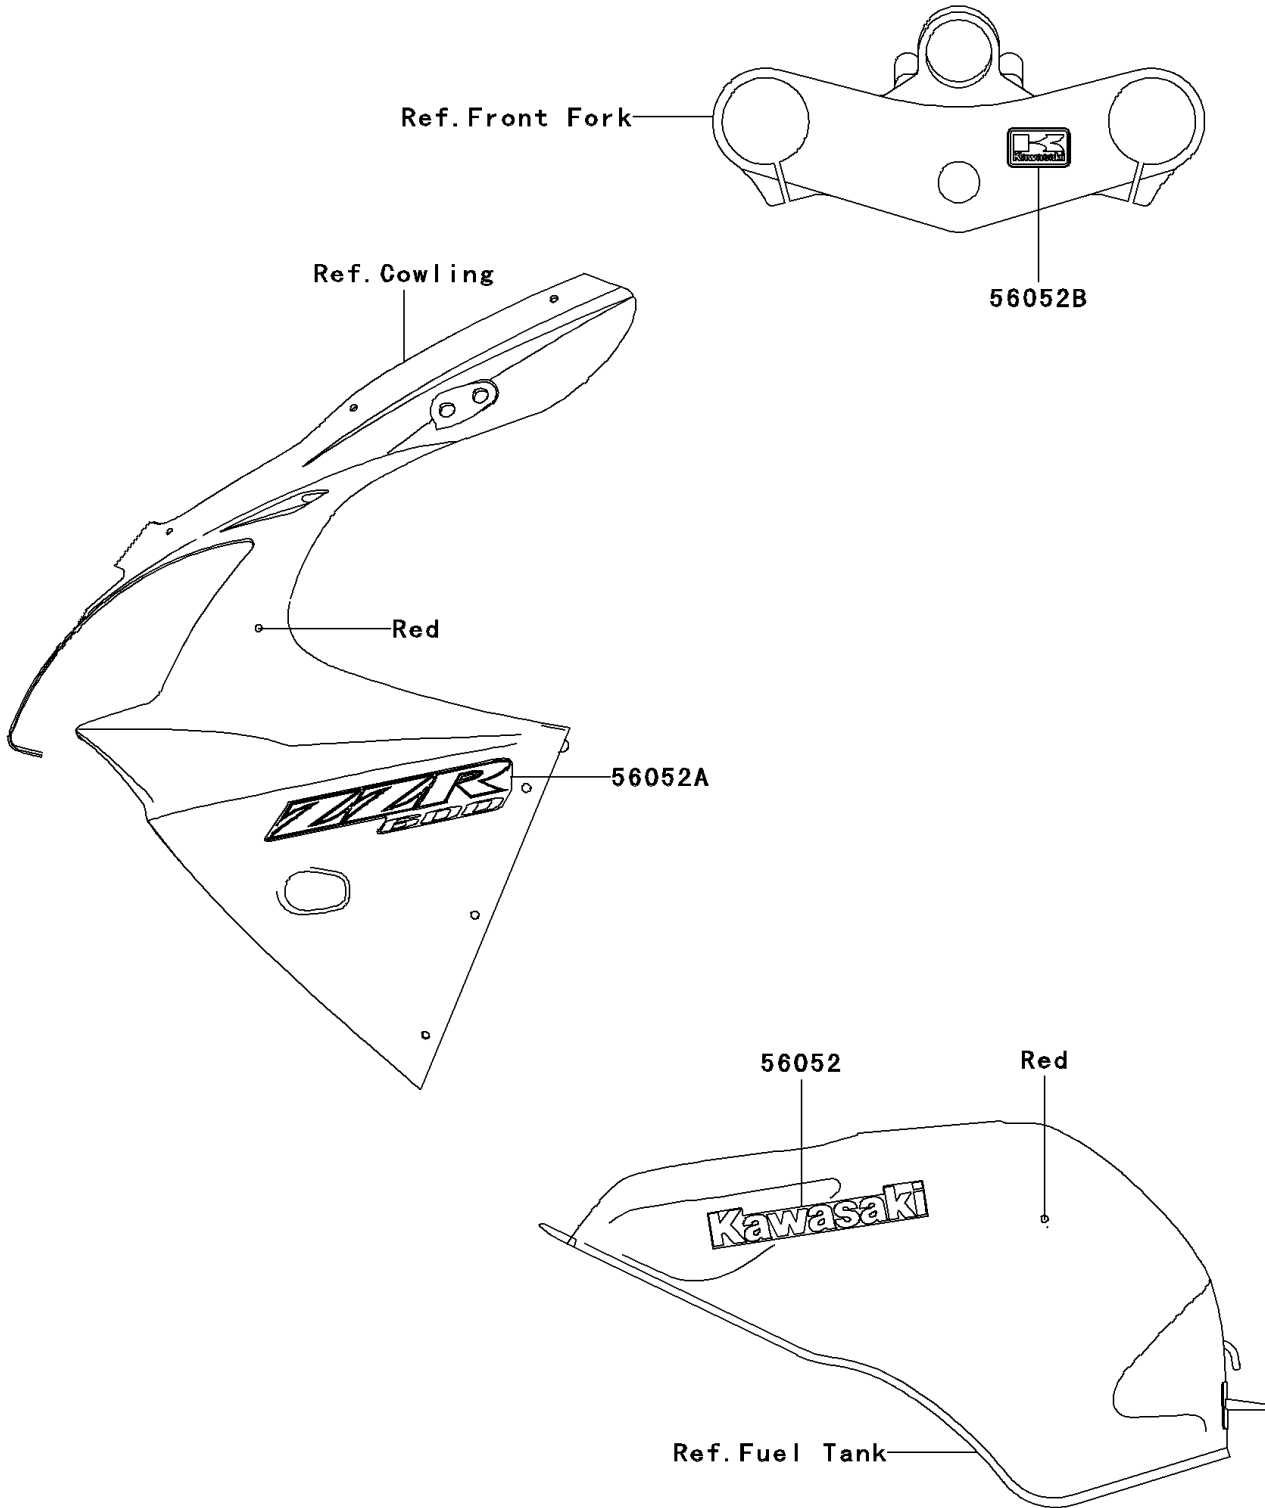

# 2007 ZZR600 PARTS DIAGRAM

Decals(Red)(J7F)(CA,US)

F2861A

## 2007 ZZR600 PARTS LIST

Decals(Red)(J7F)(CA,US)

ITEM NAME	PART NUMBER	QUANTITY
MARK,FUEL TANK,KAWASAKI (Ref # 56052)	56052-0526	2
MARK,UPP COWLING,ZZR600 (Ref # 56052A)	56052-0933	2
MARK,K.KAWASAKI (Ref # 56052B)	56052-1202	1