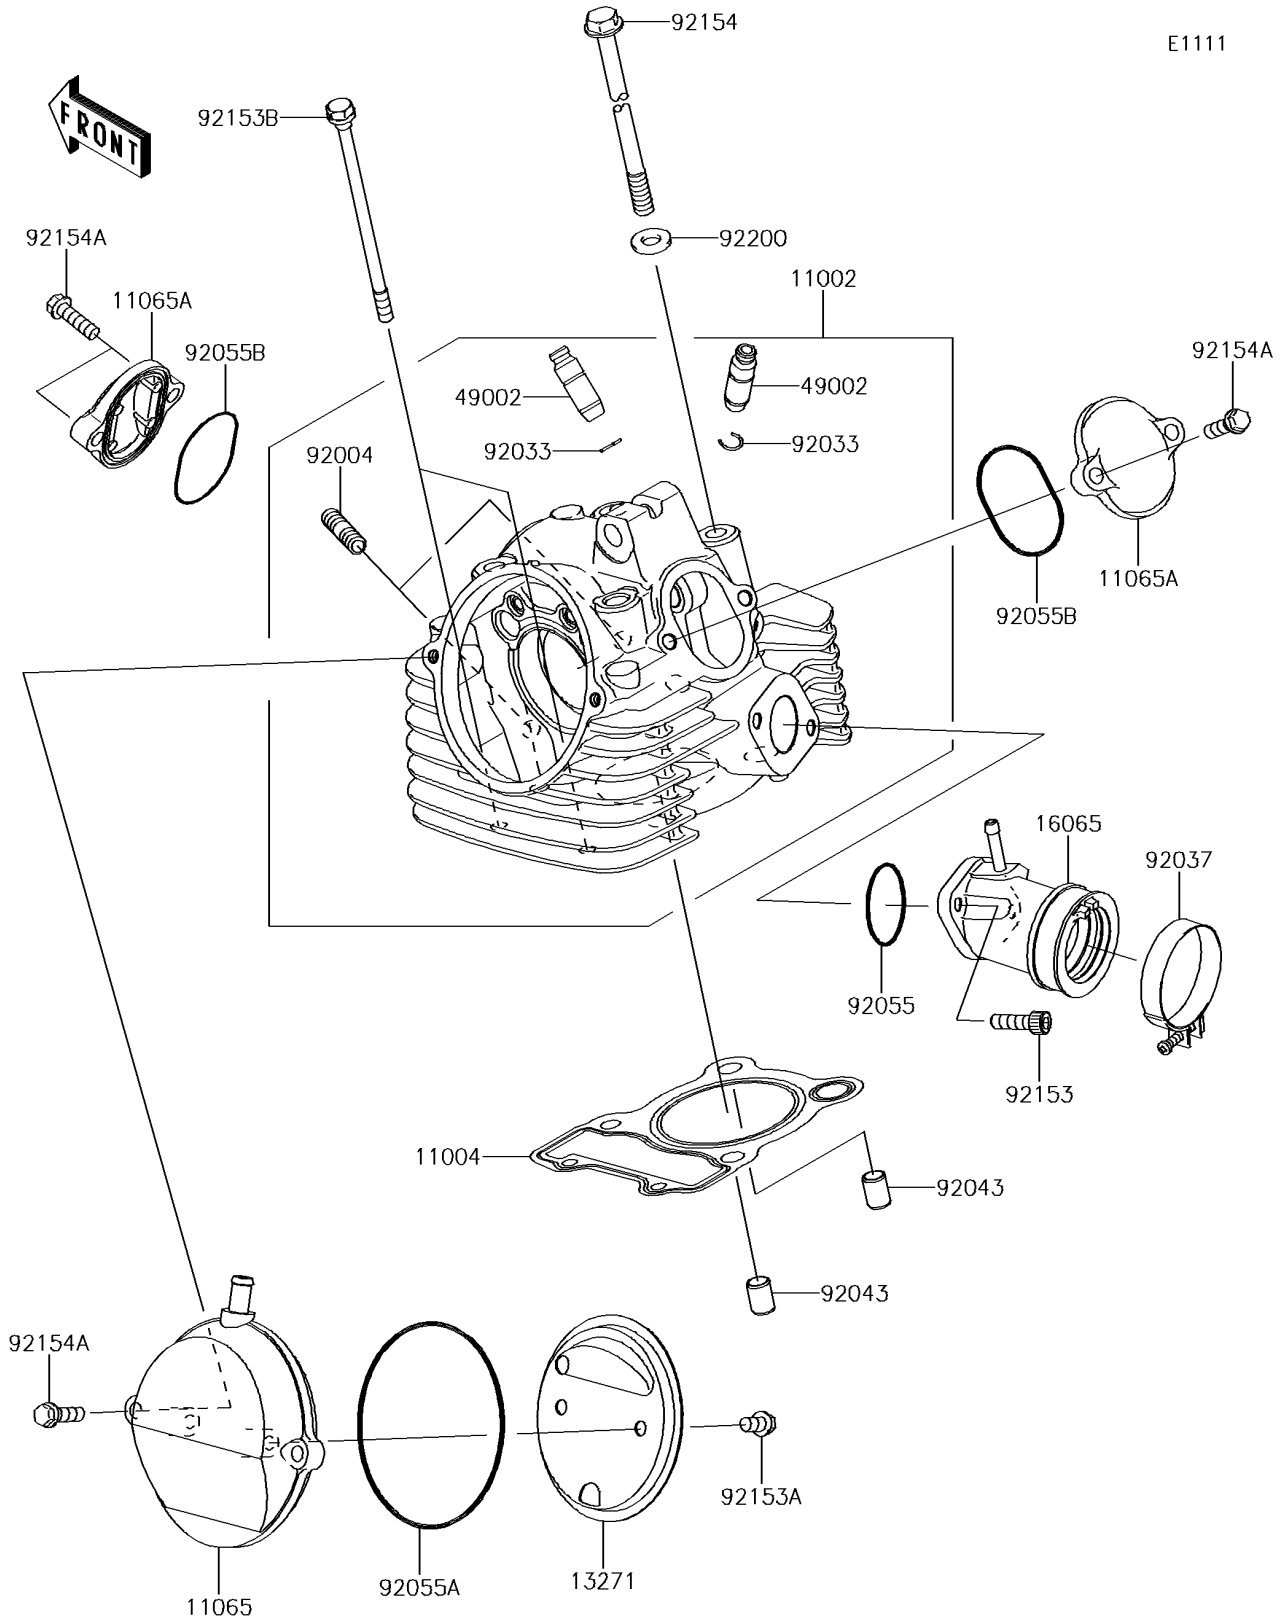

2017 KLX150BF PARTS DIAGRAM

Cylinder Head

E1111

2017 KLX150BF PARTS LIST

Cylinder Head

ITEM NAME	PART NUMBER	QUANTITY
HEAD-ASSY-CYLINDER (Ref # 11002)	11002-0144	1
GASKET-HEAD (Ref # 11004)	11004-0751	1
CAP (Ref # 11065)	11065-0799	1
CAP,VALVE,ADJUSTING (Ref # 11065A)	11065-0800	2
PLATE,BREATHER (Ref # 13271)	13271-1844	1
HOLDER-CARBURETOR (Ref # 16065)	16065-0061	1
GUIDE-VALVE (Ref # 49002)	49002-0019	2
STUD,8X22 (Ref # 92004)	92004-0722	2
RING-SNAP (Ref # 92033)	92033-0789	2
CLAMP (Ref # 92037)	92037-1305	1
PIN,8.2X10X14 (Ref # 92043)	92043-0100	2
RING-O,32X1.9 (Ref # 92055)	92055-0191	1
RING-O,86X1.9 (Ref # 92055A)	92055-0202	1
RING-O (Ref # 92055B)	92055-1697	2
BOLT,6X20 (Ref # 92153)	92153-0481	2
BOLT,6X10 (Ref # 92153A)	92153-1140	2
BOLT,FLANGED,6X110 (Ref # 92153B)	92153-1970	2
BOLT,FLANGED,8X201 (Ref # 92154)	92154-1155	4
BOLT,FLANGED,6X20 (Ref # 92154A)	92154-1219	6
WASHER,8.2X17X2.3 (Ref # 92200)	92200-1631	4