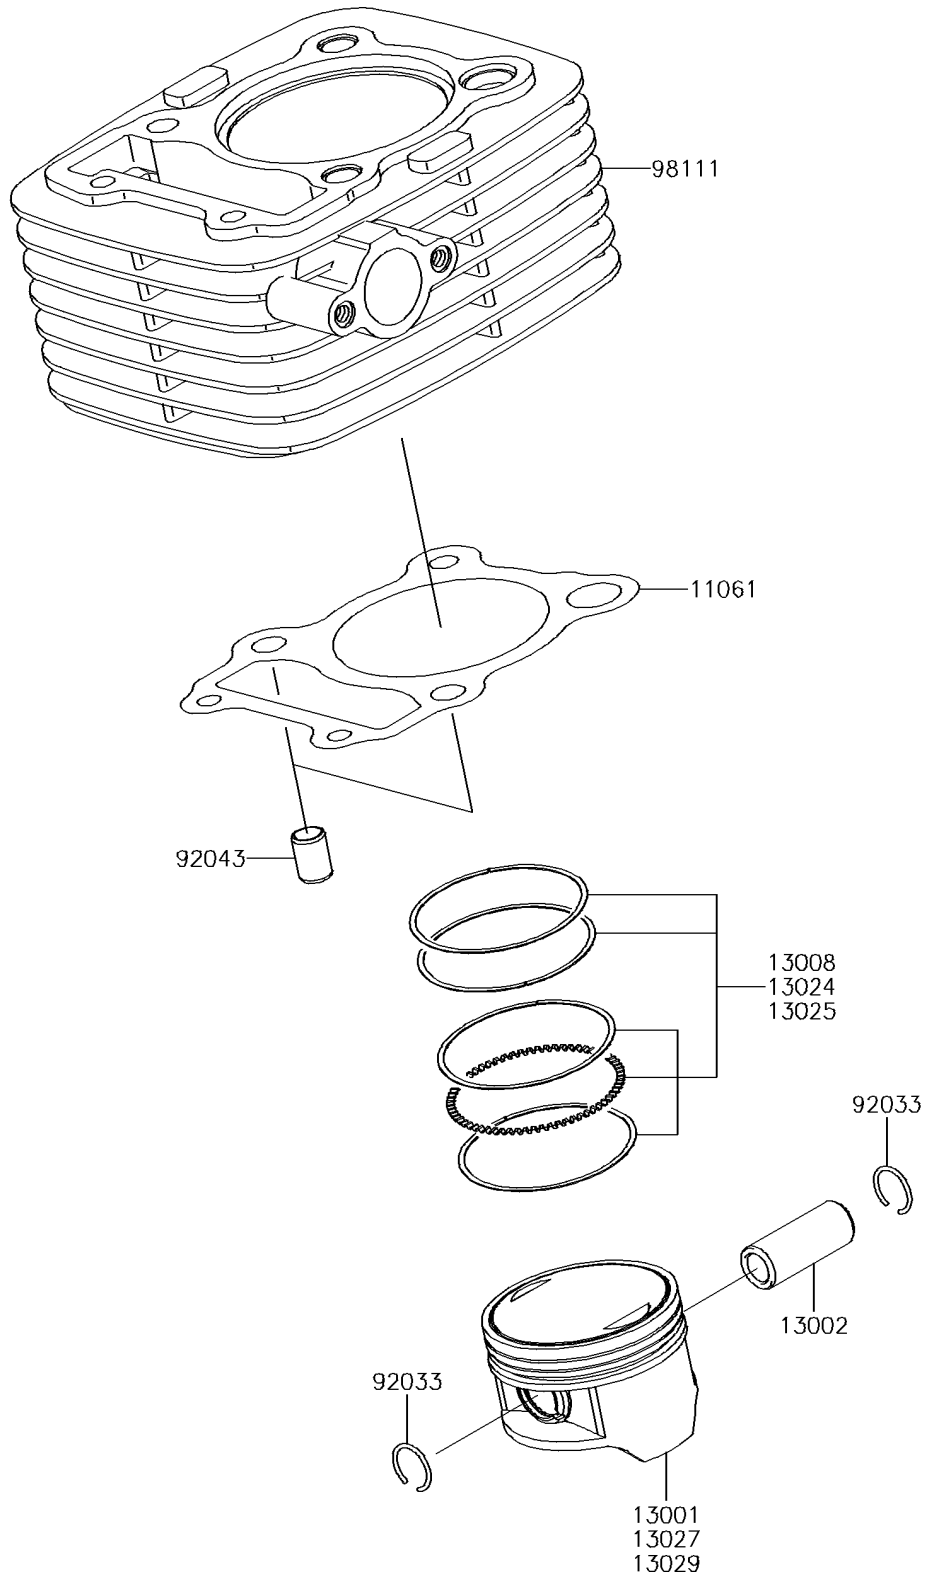

# 2017 KLX150BF PARTS DIAGRAM

Cylinder/Piston(s)

E1120

## 2017 KLX150BF PARTS LIST

### Cylinder/Piston(s)

ITEM NAME	PART NUMBER	QUANTITY
GASKET,CYLINDER BASE (Ref # 11061)	11061-0863	1
PISTON-ENGINE,STD (Ref # 13001)	13001-0769	1
PIN-PISTON (Ref # 13002)	13002-1126	1
RING-SET-PISTON (Ref # 13008)	13008-0038	1
RING-SET-PISTON LL,O/S 1.00 (Ref # 13024)	13024-0009	1
RING-SET-PISTON L,O/S 0.50 (Ref # 13025)	13025-0011	1
PISTON-ENGINE LL,O/S,1.00 (Ref # 13027)	13027-0021	1
PISTON-ENGINE L,O/S,0.50 (Ref # 13029)	13029-0039	1
RING-SNAP (Ref # 92033)	92033-1287	2
PIN,8.2X10X14 (Ref # 92043)	92043-0100	2
CYLINDER-COMP-ENGINE (Ref # 98111)	98111-0040	1