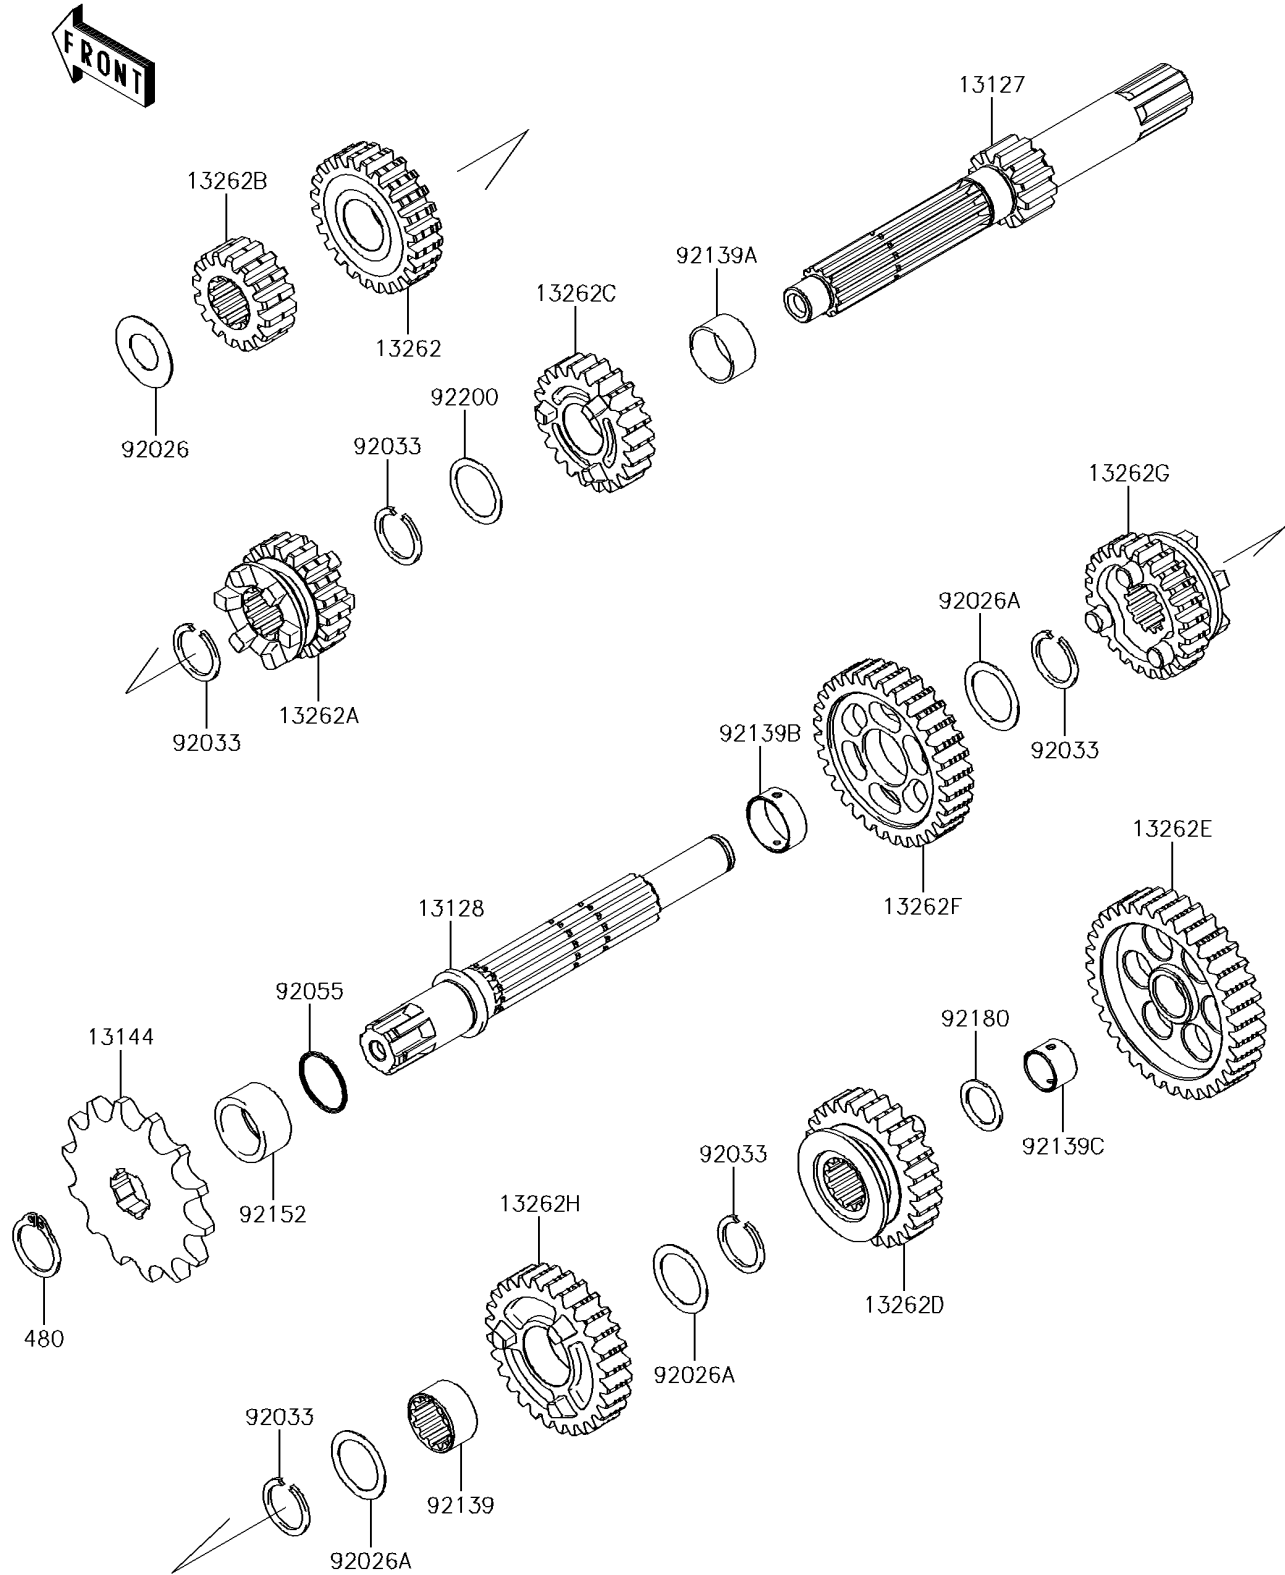

2017 KLX150BF PARTS DIAGRAM

Transmission

E1361

2017 KLX150BF PARTS LIST

Transmission

ITEM NAME	PART NUMBER	QUANTITY
SHAFT-TRANSMISSION INPUT,12T (Ref # 13127)	13127-0648	1
SHAFT-TRANSMISSION OUTPUT (Ref # 13128)	13128-0679	1
SPROCKET-OUTPUT,14T (Ref # 13144)	13144-0562	1
GEAR,INPUT 5TH,24T (Ref # 13262)	13262-0965	1
GEAR,INPUT 3RD,19T (Ref # 13262A)	13262-0966	1
GEAR,INPUT 2ND,16T (Ref # 13262B)	13262-0967	1
GEAR,INPUT 4TH,22T (Ref # 13262C)	13262-0968	1
GEAR,OUTPUT 4TH,26T (Ref # 13262D)	13262-0969	1
GEAR,OUTPUT LOW,35T (Ref # 13262E)	13262-0970	1
GEAR,OUTPUT 2ND,32T (Ref # 13262F)	13262-0971	1
GEAR,OUTPUT 5TH,24T (Ref # 13262G)	13262-0972	1
GEAR,OUTPUT 3RD,28T (Ref # 13262H)	13262-0973	1
CIRCLIP-TYPE-C,17MM (Ref # 480)	480J1700	1
SPACER,12.2X24X0.5 (Ref # 92026)	92026-0754	1
SPACER,17.2X23X0.5 (Ref # 92026A)	92026-0755	3
RING-SNAP (Ref # 92033)	92033-0731	5
RING-O,16.8X1.9 (Ref # 92055)	92055-0151	1
BUSHING (Ref # 92139)	92139-0286	1
BUSHING,17X19X9.5 (Ref # 92139A)	92139-0795	1
BUSHING,17X19X7.4 (Ref # 92139B)	92139-0796	1
BUSHING,12X14X9.4 (Ref # 92139C)	92139-0797	1
COLLAR,SPROCKET (Ref # 92152)	92152-0998	1
SHIM (Ref # 92180)	92180-0774	1
WASHER,17.3X22X0.5 (Ref # 92200)	92200-0865	1