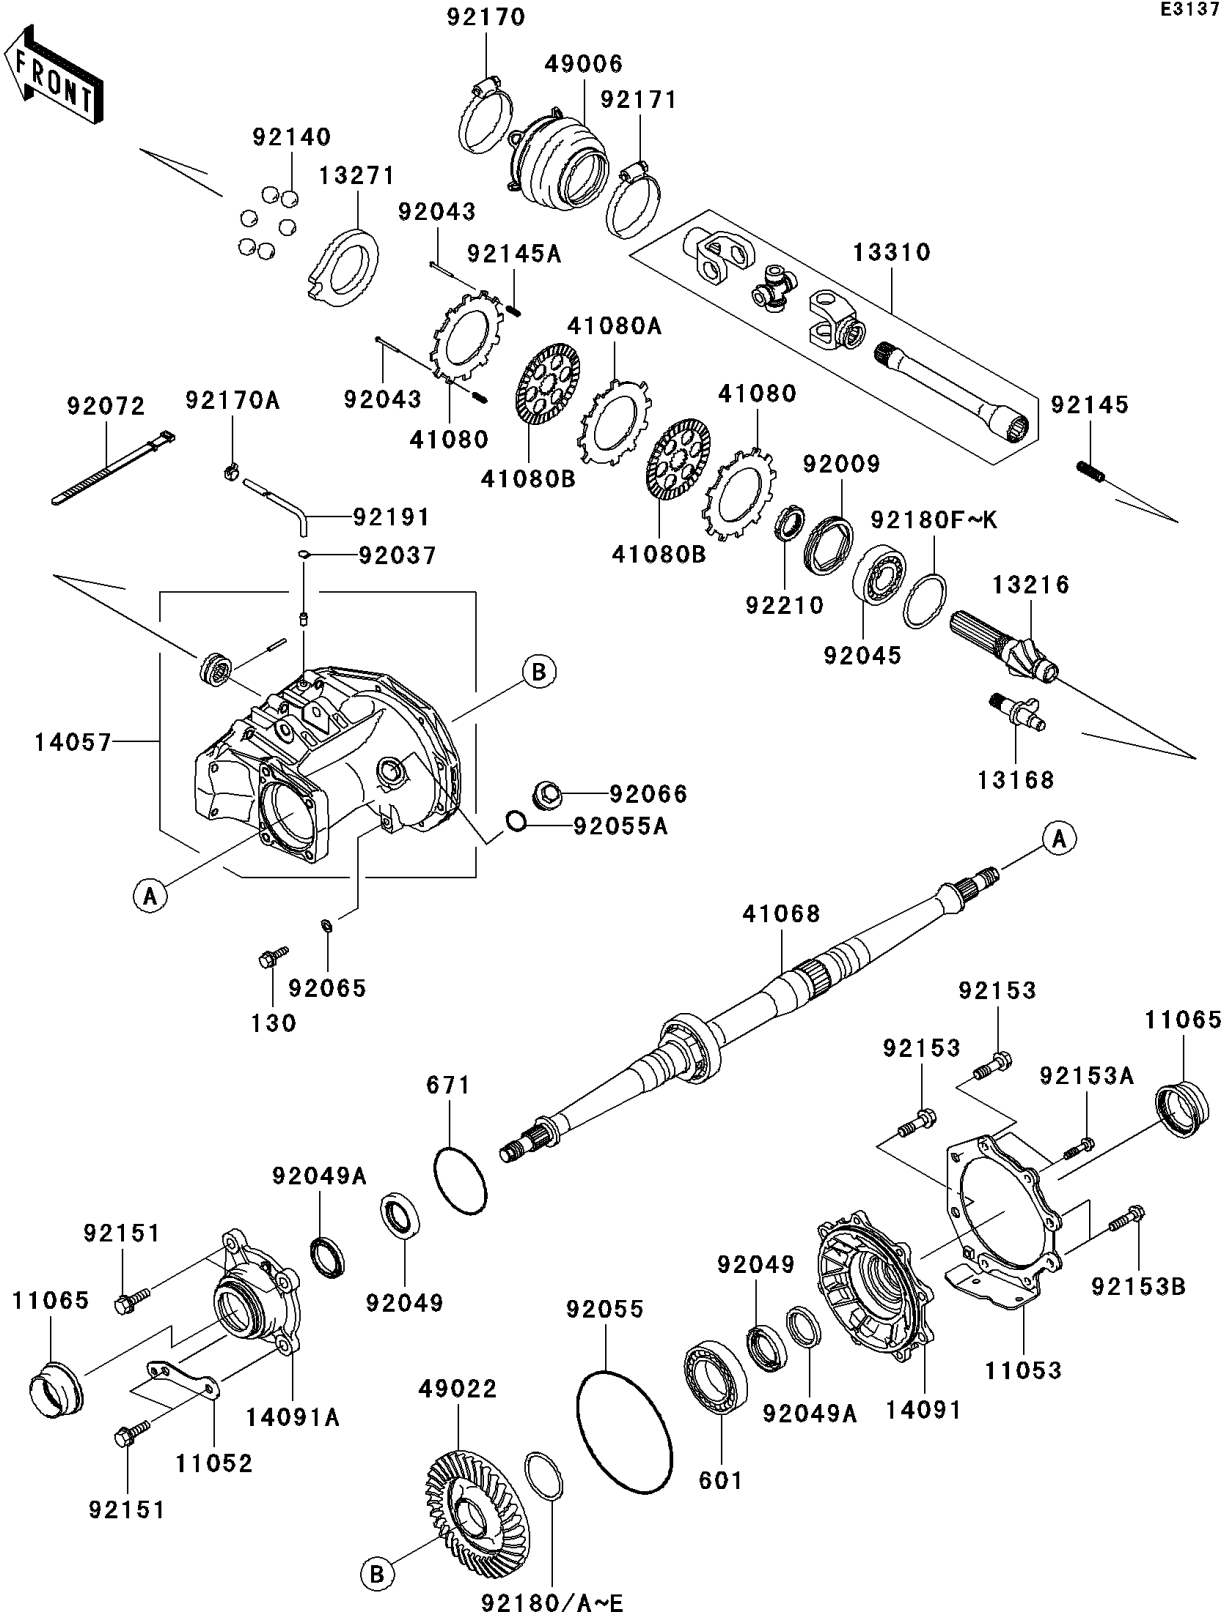

2005 KFX700 PARTS DIAGRAM

Drive Shaft-Rear

E3137

2005 KFX700 PARTS LIST

Drive Shaft-Rear

ITEM NAME	PART NUMBER	QUANTITY
BRACKET,REAR GUARD (Ref # 11052)	11052-1348	1
BRACKET (Ref # 11053)	11053-0216	1
CAP (Ref # 11065)	11065-1260	2
LEVER,BRAKE (Ref # 13168)	13168-1687	1
GEAR-COMP,RR,8T (Ref # 13216)	13216-0002	1
PLATE,CAM (Ref # 13271)	13271-1938	1
SHAFT-ASSY,RR DRIVE SHAFT (Ref # 13310)	13310-1026	1
CASE-COMP-GEAR (Ref # 14057)	14057-0001	1
COVER,RH (Ref # 14091)	14091-0028	1
COVER,LH (Ref # 14091A)	14091-1422	1
AXLE,RR,DRIVE SHAFT (Ref # 41068)	41068-0003	1
DISC,PRESSURE (Ref # 41080)	41080-1483	2
DISC,SEPARATER (Ref # 41080A)	41080-1484	1
DISC,FRICTION (Ref # 41080B)	41080-1538	2
BOOT,RR DRIVE SHAFT (Ref # 49006)	49006-1358	1
GEAR-BEVEL,RR,35T (Ref # 49022)	49022-0004	1
SCREW (Ref # 92009)	92009-1667	1
CLAMP,HOSE (Ref # 92037)	92037-1104	1
PIN,3X35 (Ref # 92043)	92043-1617	2
BEARING-BALL,BX30-1C3 (Ref # 92045)	92045-1391	1
SEAL-OIL,HTC40X58X8 (Ref # 92049)	92049-0012	2
SEAL-OIL,SC40X52X7 (Ref # 92049A)	92049-0013	2
RING-O,156.3X3.7 (Ref # 92055)	92055-0004	1
RING-O,25.7X2.4 (Ref # 92055A)	92055-1136	1
GASKET (Ref # 92065)	92065-023	1
PLUG (Ref # 92066)	92066-1303	1
BAND,L=186 (Ref # 92072)	92072-056	2
BALL,D/O#12 (Ref # 92140)	92140-1064	6
SPRING,RR DRIVE SHAFT (Ref # 92145)	92145-1300	1