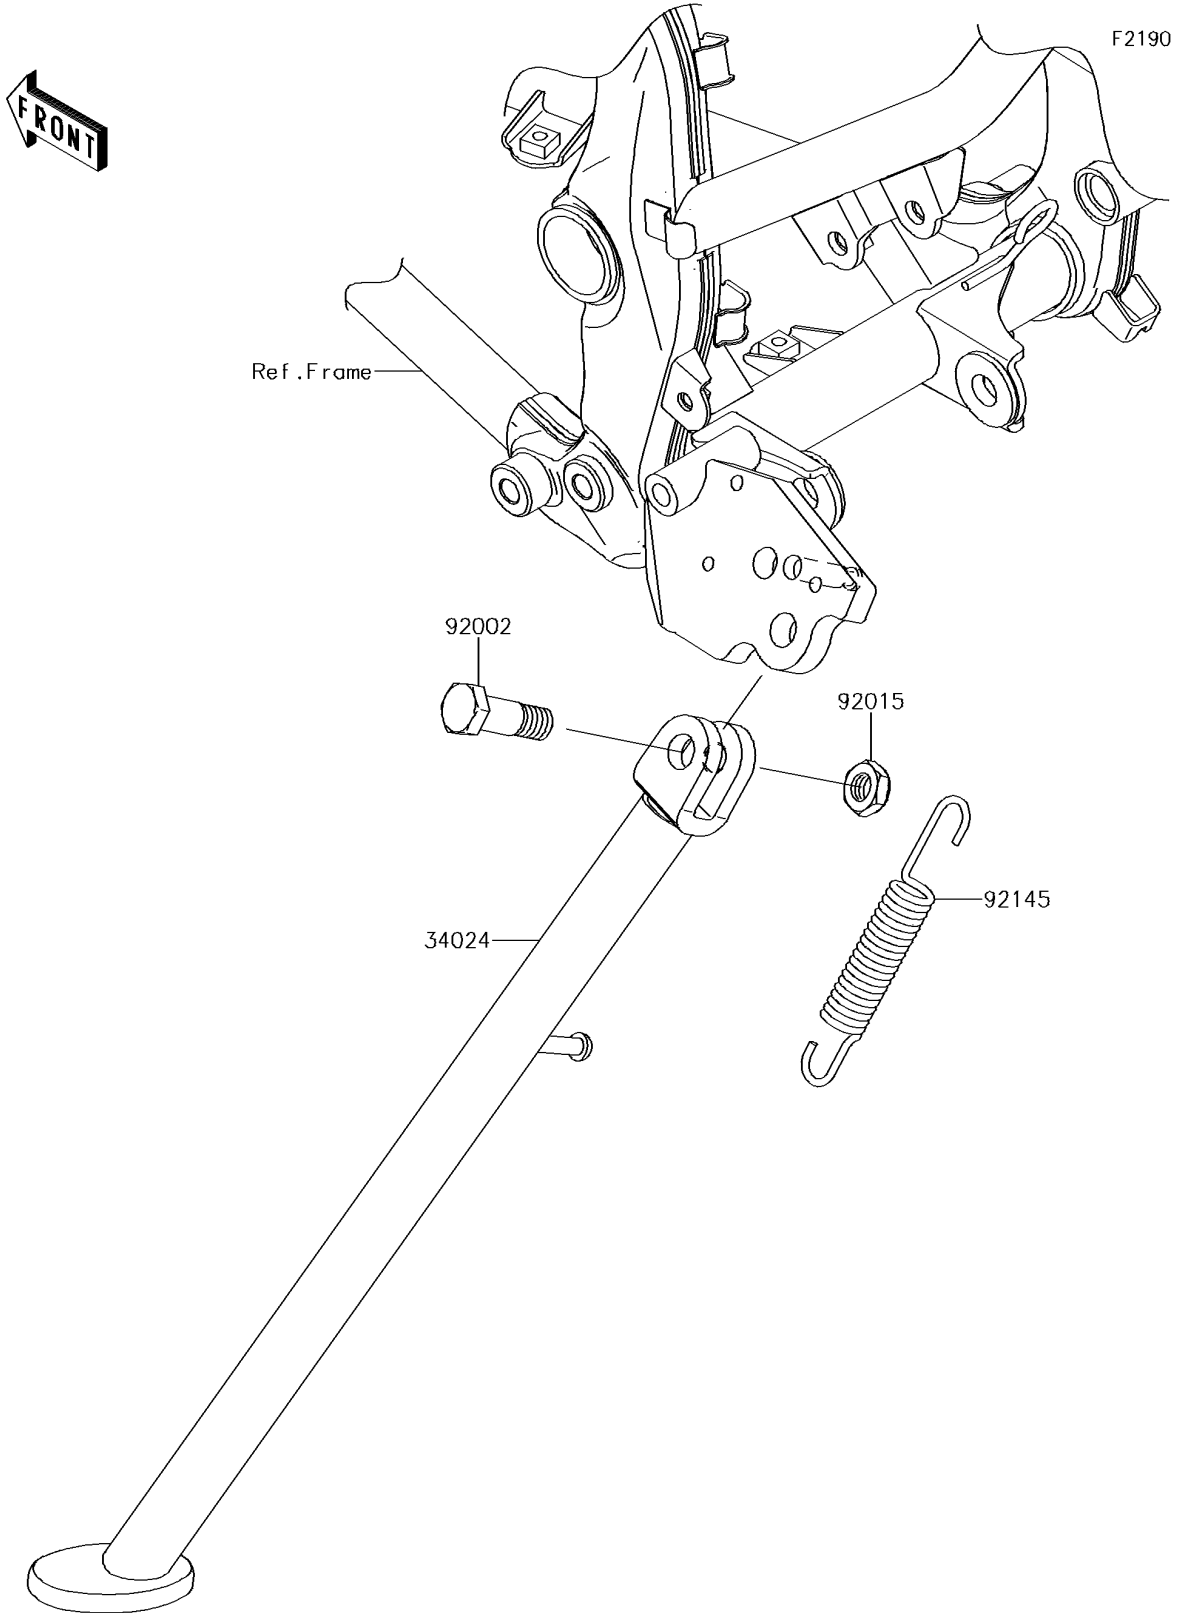

2017 KLX150BF PARTS DIAGRAM

Stand(s)

2017 KLX150BF PARTS LIST

Stand(s)

| ITEM NAME | PART NUMBER | QUANTITY |
|-----------------------------------|----------------|----------|
| STAND-SIDE,P.SILVER (Ref # 34024) | 34024-0121-458 | 1 |
| BOLT,SIDE STAND (Ref # 92002) | 92002-1813 | 1 |
| NUT,LOCK,10MM (Ref # 92015) | 92015-1962 | 1 |
| SPRING (Ref # 92145) | 92145-1588 | 1 |