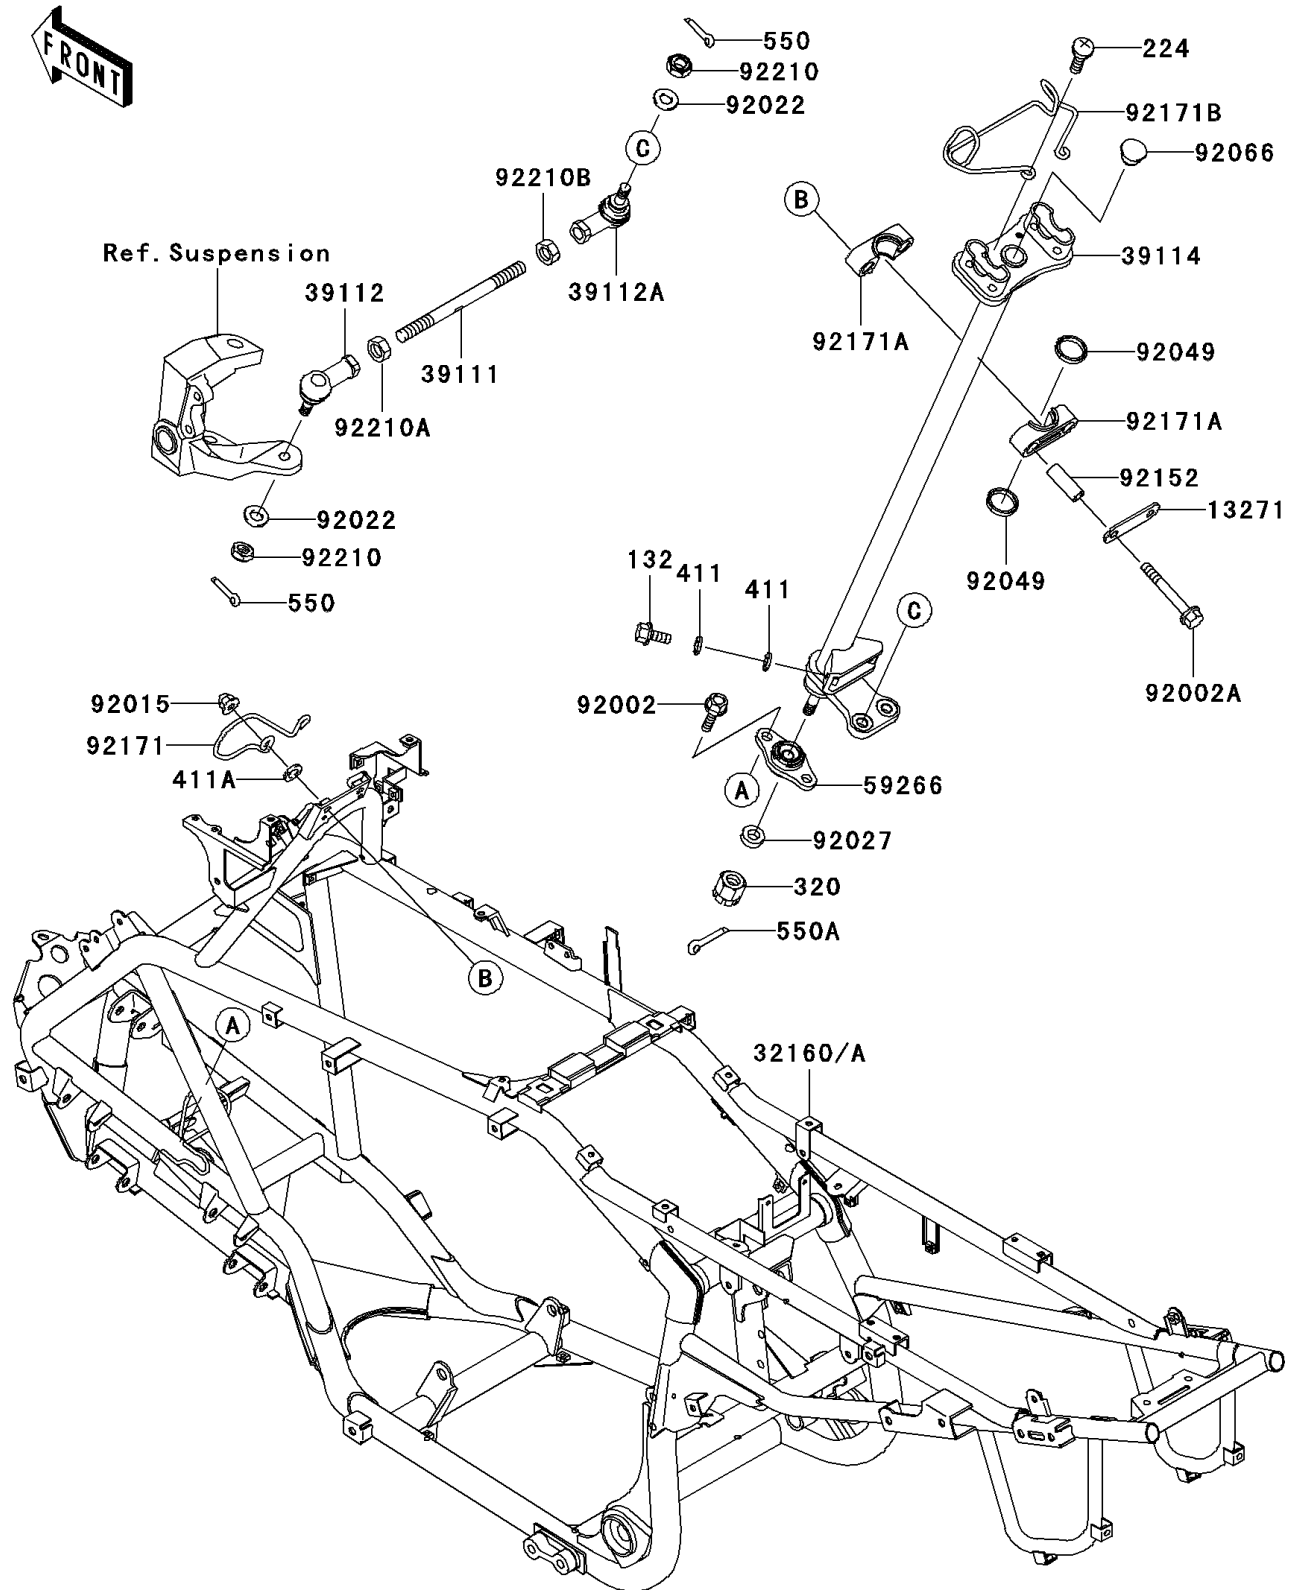

2005 KFX700 PARTS DIAGRAM

Frame

F2120

2005 KFX700 PARTS LIST

Frame

ITEM NAME	PART NUMBER	QUANTITY
BOLT-FLANGED-SMALL (Ref # 132)	132J0616	2
SCREW-PAN-WP-CROS (Ref # 224)	224C0614	2
NUT-CASTLE (Ref # 320)	320H1000	1
WASHER-PLAIN,6MM (Ref # 411)	411B0600	4
WASHER-PLAIN,8MM,BLACK (Ref # 411A)	411F0800	2
PIN-COTTER,2.0X15 (Ref # 550)	550D2015	4
PIN-COTTER,2.5X18 (Ref # 550A)	550D2518	1
PLATE (Ref # 13271)	13271-1887	1
FRAME-COMP,G.GRAY (Ref # 32160)	32160-0028-HN	1
ROD-TIE (Ref # 39111)	39111-1180	2
RODEND-TIE,RIGHT HANDED (Ref # 39112)	39112-1087	2
RODEND-TIE,LEFT HANDED (Ref # 39112A)	39112-1088	2
SHAFT-COMP-STRG (Ref # 39114)	39114-0001	1
JOINT-BALL (Ref # 59266)	59266-0001	1
BOLT,8X20 (Ref # 92002)	92002-1250	2
BOLT,FLANGED,8X70 (Ref # 92002A)	92002-1349	2
NUT,CAP,8MM,BLACK (Ref # 92015)	92015-1174	2
WASHER,10.2X20X1.5 (Ref # 92022)	92022-3742	4
COLLAR,10X21.3X7 (Ref # 92027)	92027-1817	1
SEAL-OIL,SR25.4X31X3.8 (Ref # 92049)	92049-1611	2
PLUG (Ref # 92066)	92066-1220	1
COLLAR,9.1X13.9X39.2 (Ref # 92152)	92152-1456	2
CLAMP,CABLE (Ref # 92171)	92171-0066	1
CLAMP,STEERING SHAFT (Ref # 92171A)	92171-1542	2
CLAMP,CABLE&HARNESS (Ref # 92171B)	92171-1543	1
NUT,LOCK,10MM (Ref # 92210)	92210-1184	4
NUT,RIGHT HANDED (Ref # 92210A)	92210-1385	2
NUT,LEFT HANDED (Ref # 92210B)	92210-1386	2