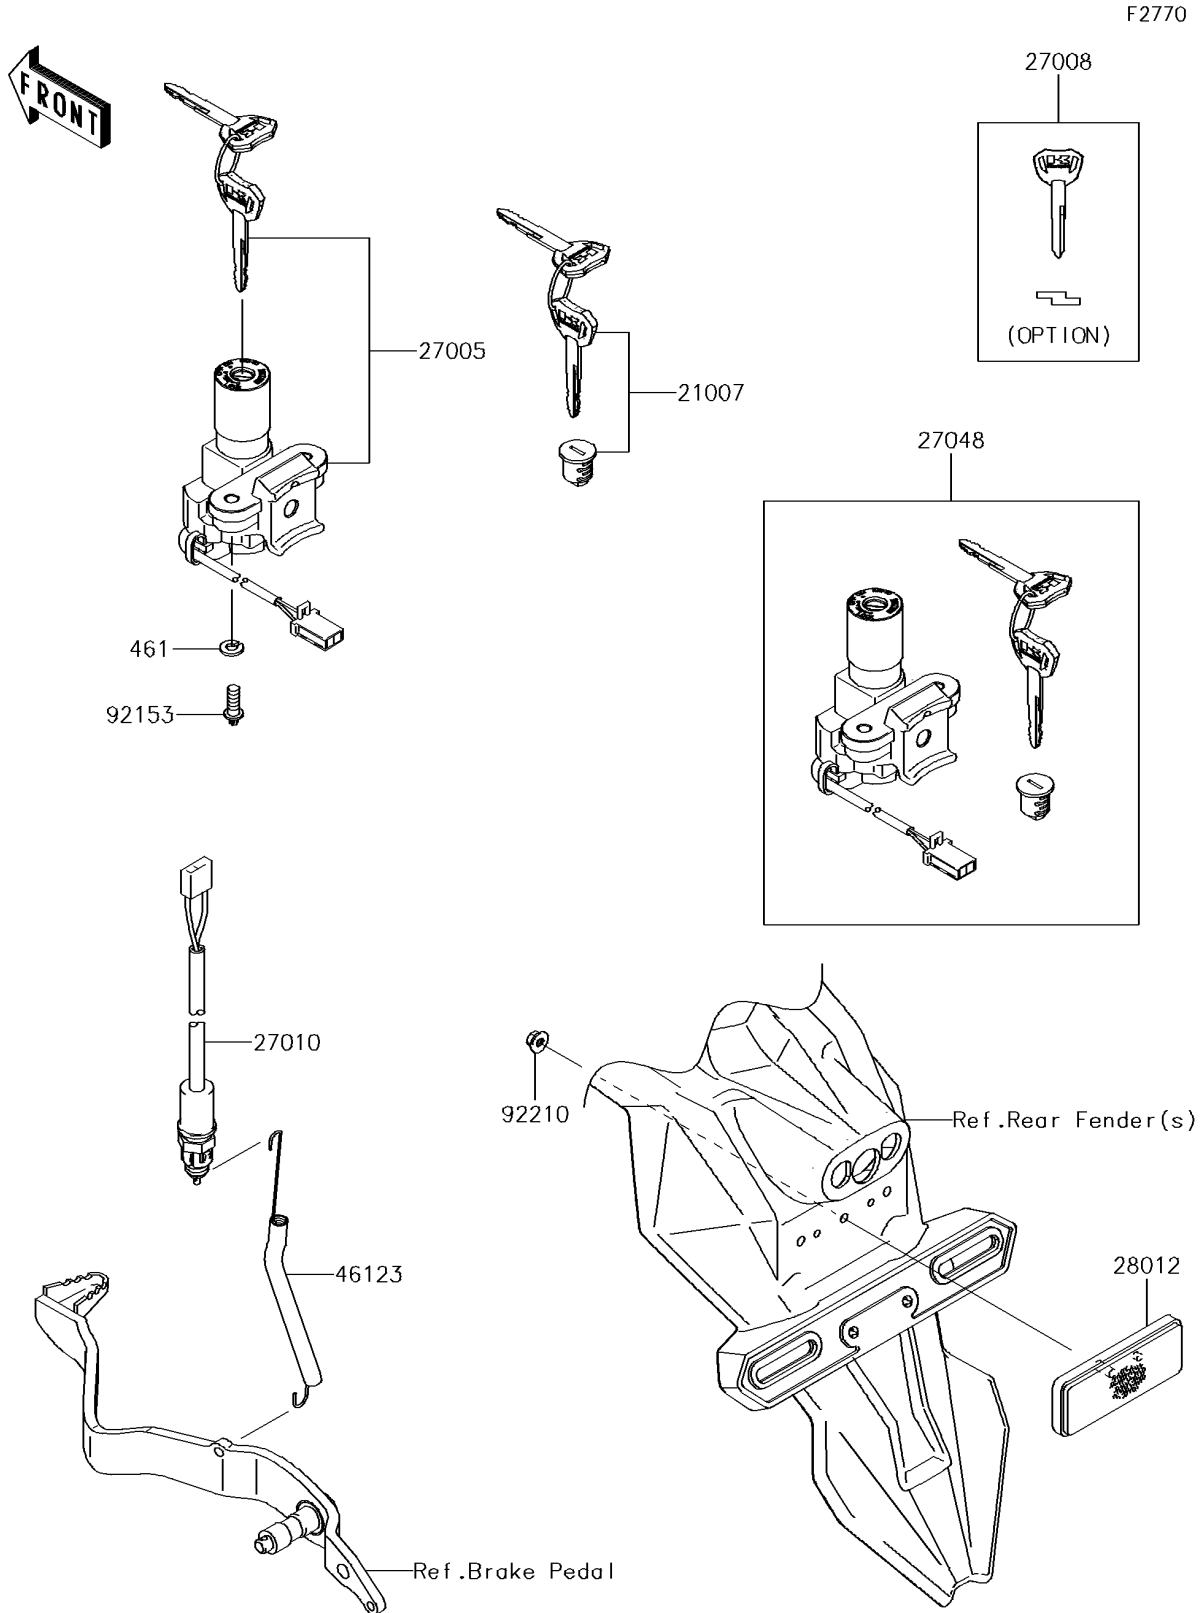

2017 KLX150BF PARTS DIAGRAM

Ignition Switch

2017 KLX150BF PARTS LIST

Ignition Switch

ITEM NAME	PART NUMBER	QUANTITY
ROTOR,LOCK,TANK CAP (Ref # 21007)	21007-5075	1
SWITCH-ASSY-IGNITION (Ref # 27005)	27005-0614	1
KEY-LOCK,BLANK (Ref # 27008)	27008-0559	1
SWITCH,REAR BRAKE (Ref # 27010)	27010-0106	1
SWITCH-ASSY (Ref # 27048)	27048-5085	1
REFLECTOR-REFLEX (Ref # 28012)	28012-1077	1
WASHER-SPRING,6MM (Ref # 461)	461DA0600	2
SPRING-COMP (Ref # 46123)	46123-0007	1
BOLT,TORX,6X16 (Ref # 92153)	92153-0967	2
NUT,FLANGED,5MM (Ref # 92210)	92210-1607	1