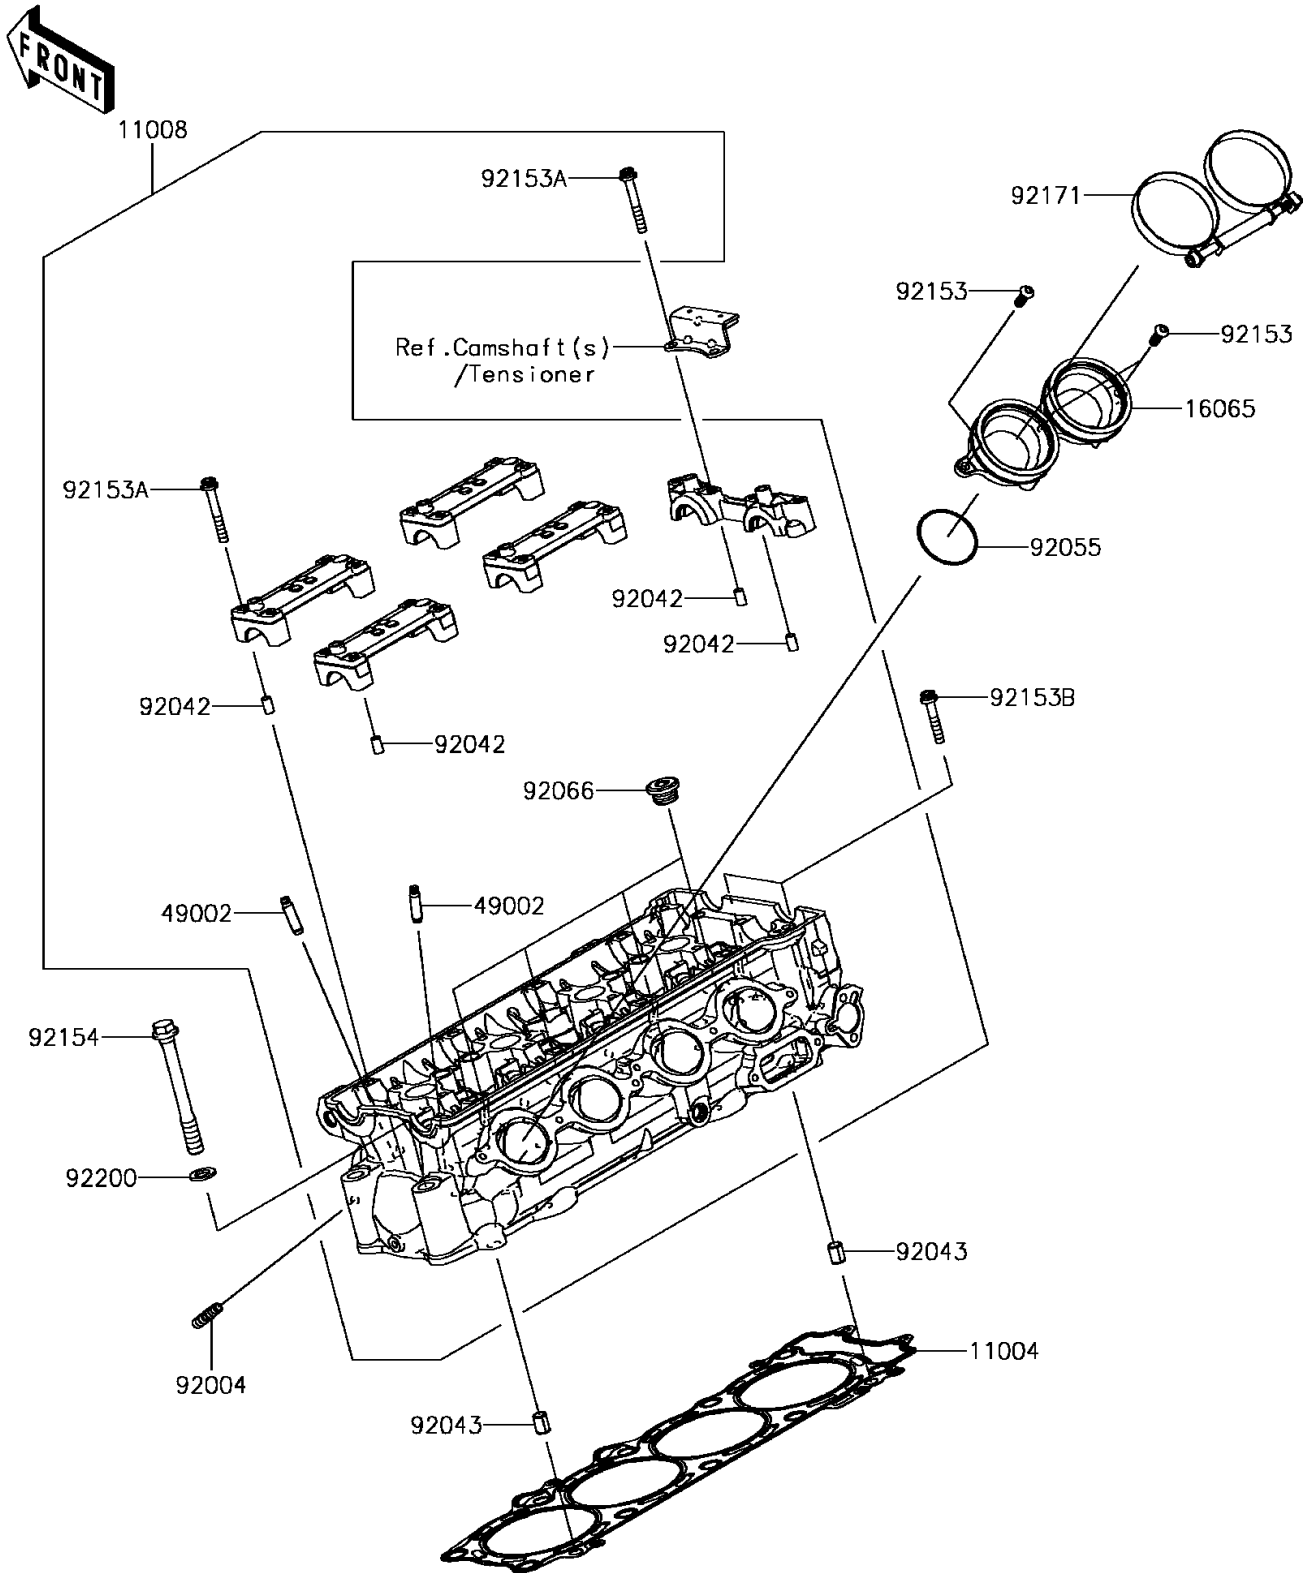

2017 Ninja ZX-14R ABS PARTS DIAGRAM

Cylinder Head

E1111

2017 Ninja ZX-14R ABS PARTS LIST

Cylinder Head

| ITEM NAME | PART NUMBER | QUANTITY |
|------------------------------------|-------------|----------|
| GASKET-HEAD (Ref # 11004) | 11004-0757 | 1 |
| HEAD-COMP-CYLINDER (Ref # 11008) | 11008-0889 | 1 |
| HOLDER-CARBURETOR (Ref # 16065) | 16065-0117 | 2 |
| GUIDE-VALVE (Ref # 49002) | 49002-0014 | 16 |
| STUD (Ref # 92004) | 92004-0050 | 8 |
| PIN,DOWEL,6.3X8X14 (Ref # 92042) | 92042-007 | 10 |
| PIN,8.2X10X14 (Ref # 92043) | 92043-1264 | 2 |
| RING-O,47X1.9 (Ref # 92055) | 92055-1600 | 4 |
| PLUG,18X10 (Ref # 92066) | 92066-0832 | 4 |
| BOLT,TORX,6X18 (Ref # 92153) | 92153-0454 | 6 |
| BOLT,SOCKET,6X45 (Ref # 92153A) | 92153-0656 | 20 |
| BOLT,SOCKET,6X35 (Ref # 92153B) | 92153-1556 | 2 |
| BOLT,11X98 (Ref # 92154) | 92154-2092 | 10 |
| CLAMP (Ref # 92171) | 92171-1892 | 2 |
| WASHER,11.2X18.2X1.8 (Ref # 92200) | 92200-0940 | 10 |