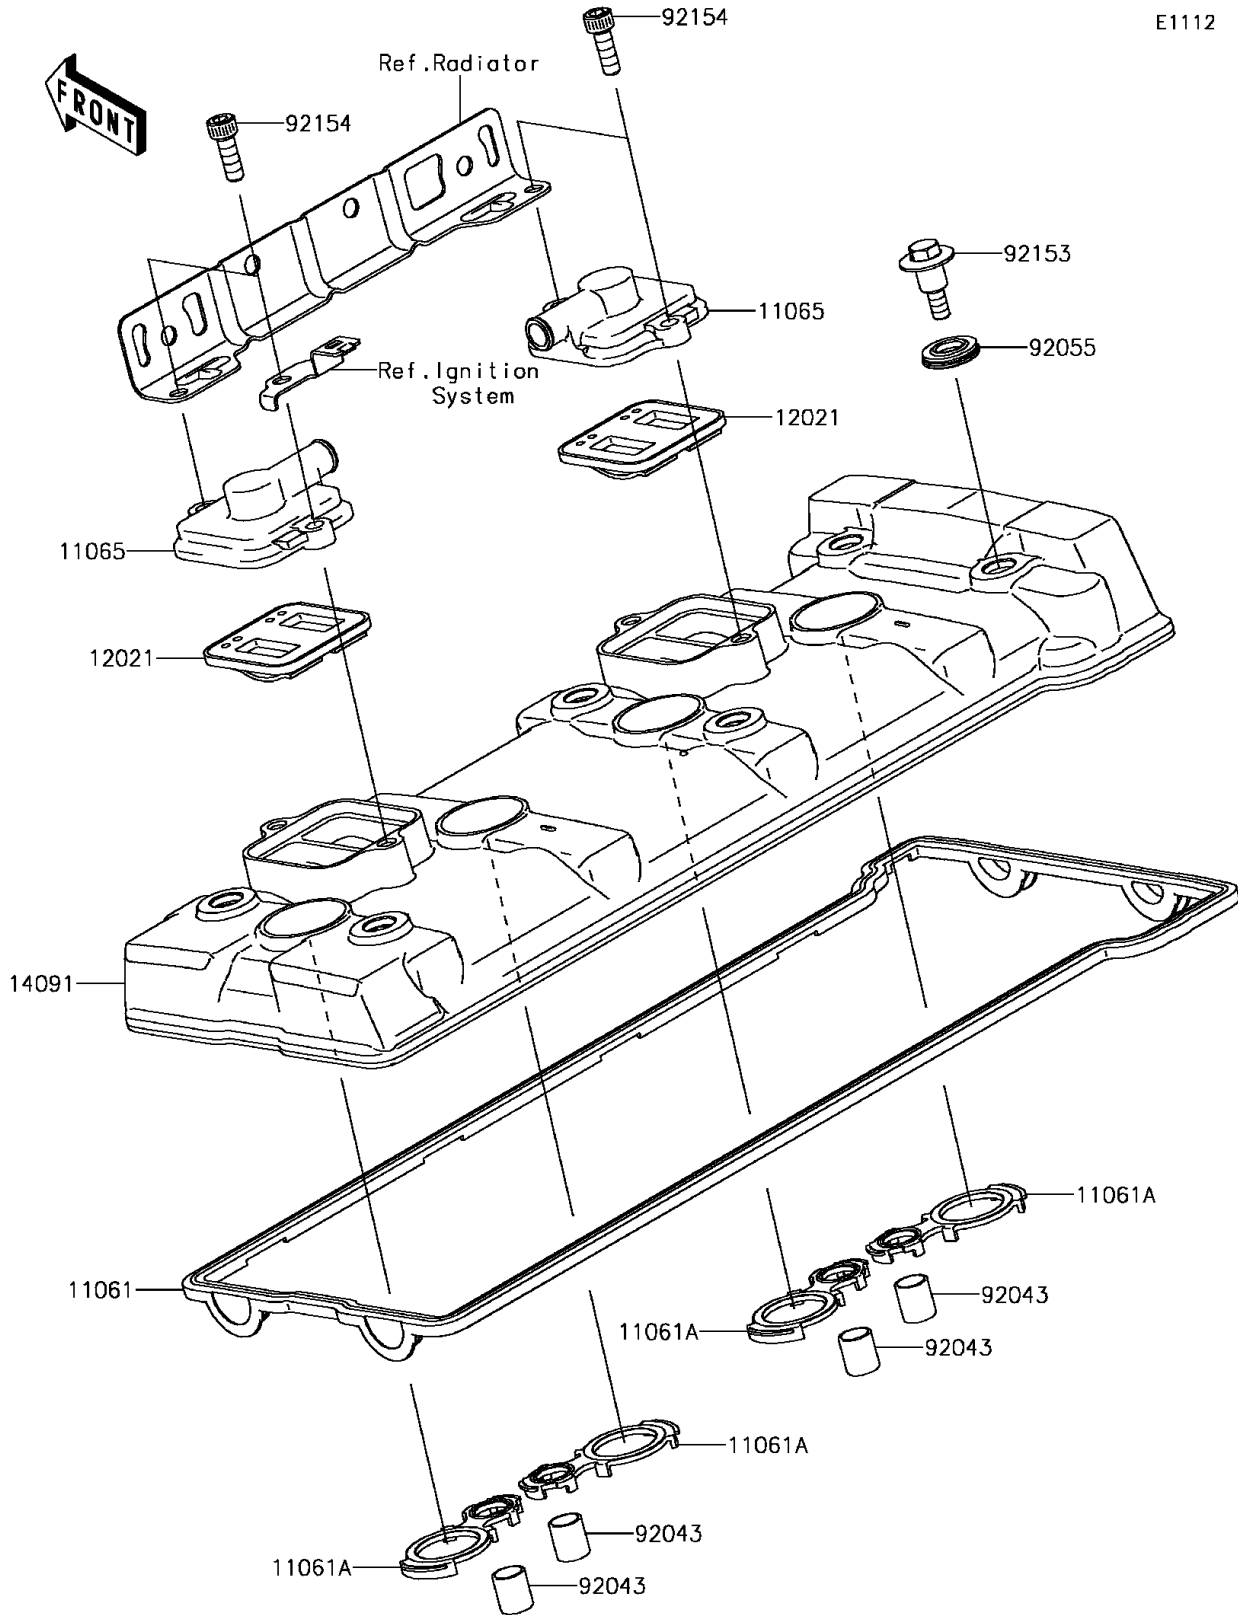

2017 Ninja ZX-14R ABS PARTS DIAGRAM

Cylinder Head Cover

E1112

2017 Ninja ZX-14R ABS PARTS LIST

Cylinder Head Cover

ITEM NAME	PART NUMBER	QUANTITY
GASKET,HEAD COVER (Ref # 11061)	11061-0738	1
GASKET,HEAD HOLE (Ref # 11061A)	11061-0977	4
CAP (Ref # 11065)	11065-1247	2
VALVE-ASSY-REED (Ref # 12021)	12021-1130	2
COVER,HEAD (Ref # 14091)	14091-1574	1
PIN,10.1X12X14 (Ref # 92043)	92043-4009	4
RING-O (Ref # 92055)	92055-0187	6
BOLT,FLANGED,6X22.5 (Ref # 92153)	92153-1016	6
BOLT,SOCKET,6X18 (Ref # 92154)	92154-1832	4