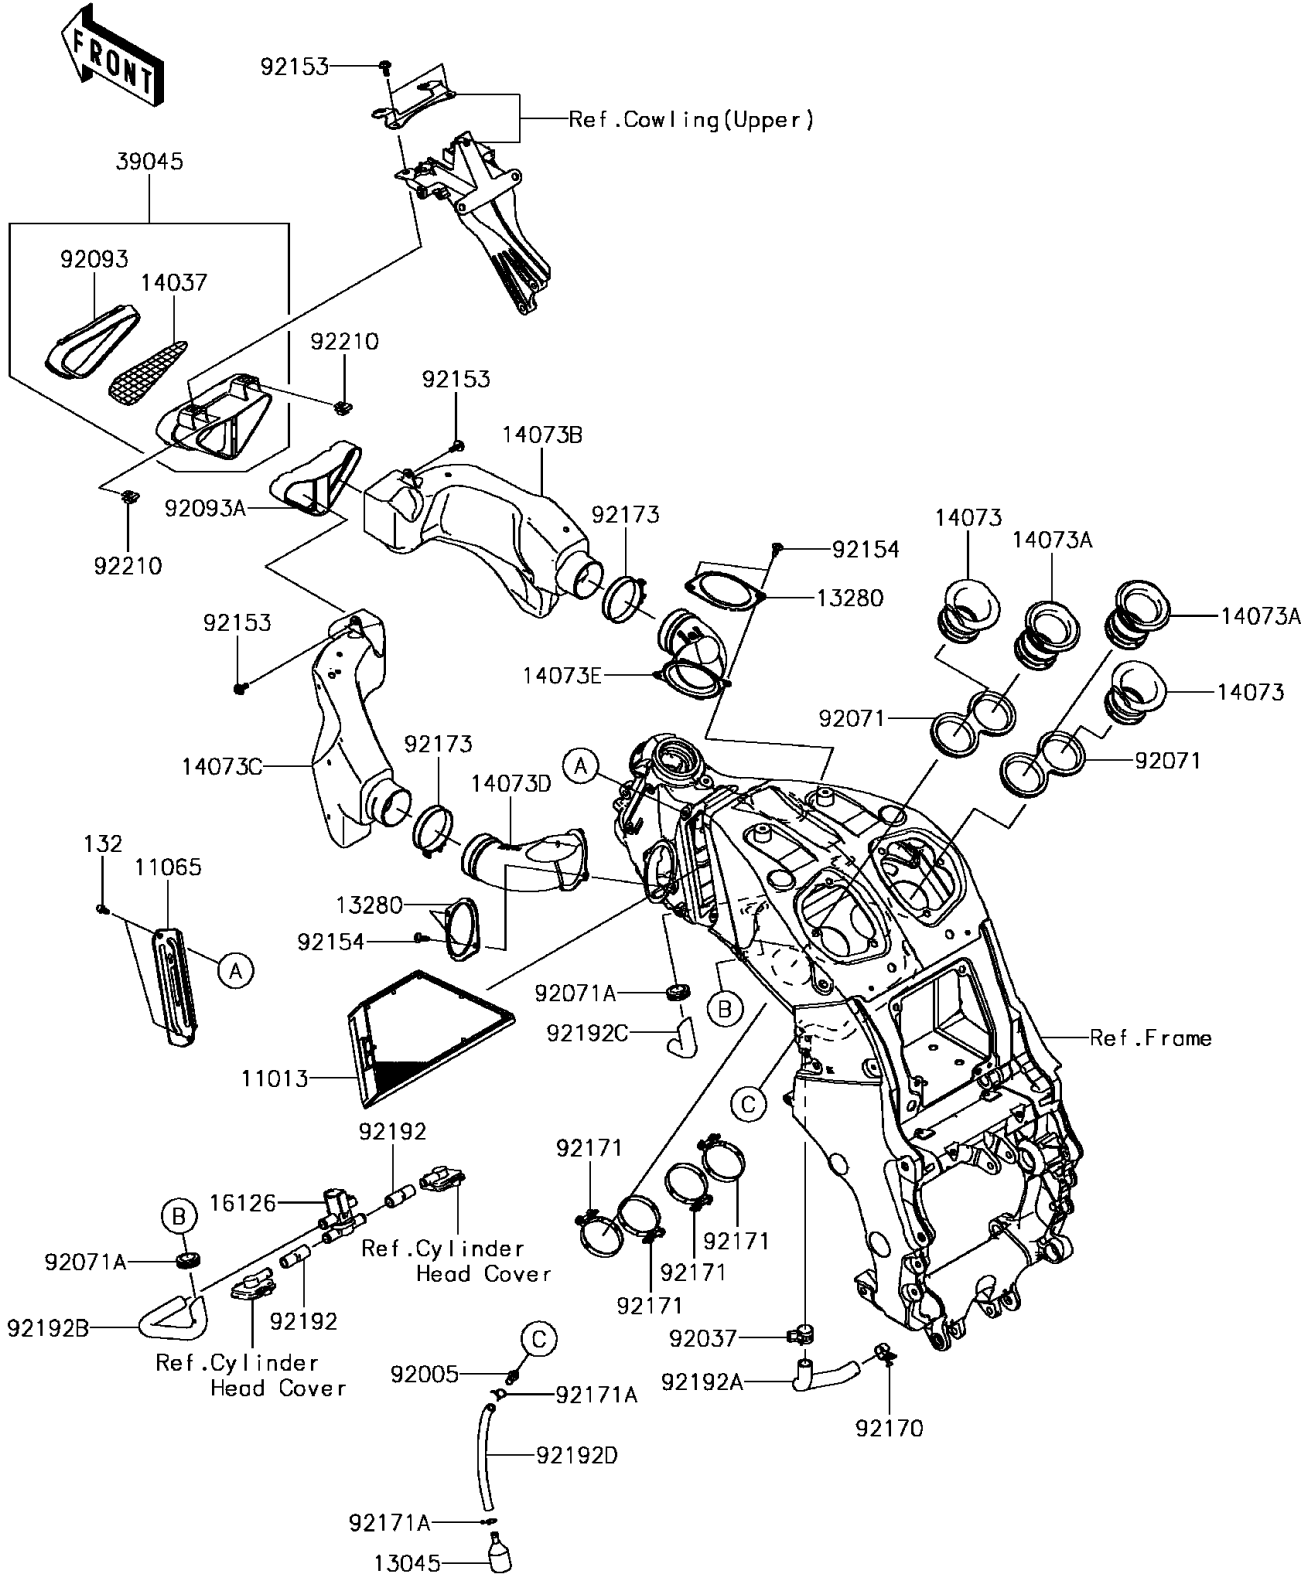

2017 Ninja ZX-14R ABS PARTS DIAGRAM

Air Cleaner

E1130

2017 Ninja ZX-14R ABS PARTS LIST

Air Cleaner

ITEM NAME	PART NUMBER	QUANTITY
ELEMENT-AIR FILTER (Ref # 11013)	11013-0718	1
CAP (Ref # 11065)	11065-0367	1
RECEIVER-OIL (Ref # 13045)	13045-1057	1
BOLT-FLANGED-SMALL,6X14 (Ref # 132)	132BA0614	2
HOLDER (Ref # 13280)	13280-0154	2
SCREEN (Ref # 14037)	14037-0044	1
DUCT,FUNNEL (Ref # 14073)	14073-0168	2
DUCT,FUNNEL (Ref # 14073A)	14073-0737	2
DUCT,RAM AIR,RH (Ref # 14073B)	14073-0842	1
DUCT,RAM AIR,LH (Ref # 14073C)	14073-0843	1
DUCT,RAM FRAME,LH (Ref # 14073D)	14073-0844	1
DUCT,RAM FRAME,RH (Ref # 14073E)	14073-0845	1
VALVE,AIR SWITCHING (Ref # 16126)	16126-0038	1
DUCT-ASSY,RAM AIR,FR (Ref # 39045)	39045-0043	1
FITTING (Ref # 92005)	92005-0834	1
CLAMP,HOSE CLIP (Ref # 92037)	92037-1460	1
GROMMET (Ref # 92071)	92071-0023	2
GROMMET,AIR FILTER (Ref # 92071A)	92071-1042	2
SEAL (Ref # 92093)	92093-0052	1
SEAL,RAM,DUCT (Ref # 92093A)	92093-0053	1
BOLT,UPSET-WP,6X16 (Ref # 92153)	92153-1587	4
BOLT,SOCKET,6X20 (Ref # 92154)	92154-1833	4
CLAMP (Ref # 92170)	92170-1060	1
CLAMP (Ref # 92171)	92171-0677	4
CLAMP (Ref # 92171A)	92171-0721	2
CLAMP,65MM (Ref # 92173)	92173-0080	2
TUBE,REED VALVE-ASV (Ref # 92192)	92192-0376	2
TUBE,BREATHER (Ref # 92192A)	92192-0701	1
TUBE,FITTING-ASV (Ref # 92192B)	92192-1007	1

2017 Ninja ZX-14R ABS PARTS LIST

Air Cleaner

ITEM NAME	PART NUMBER	QUANTITY
TUBE,FITTING-ISCV (Ref # 92192C)	92192-1008	1
TUBE,7X12X180 (Ref # 92192D)	92192-1116	1
NUT (Ref # 92210)	92210-0318	2