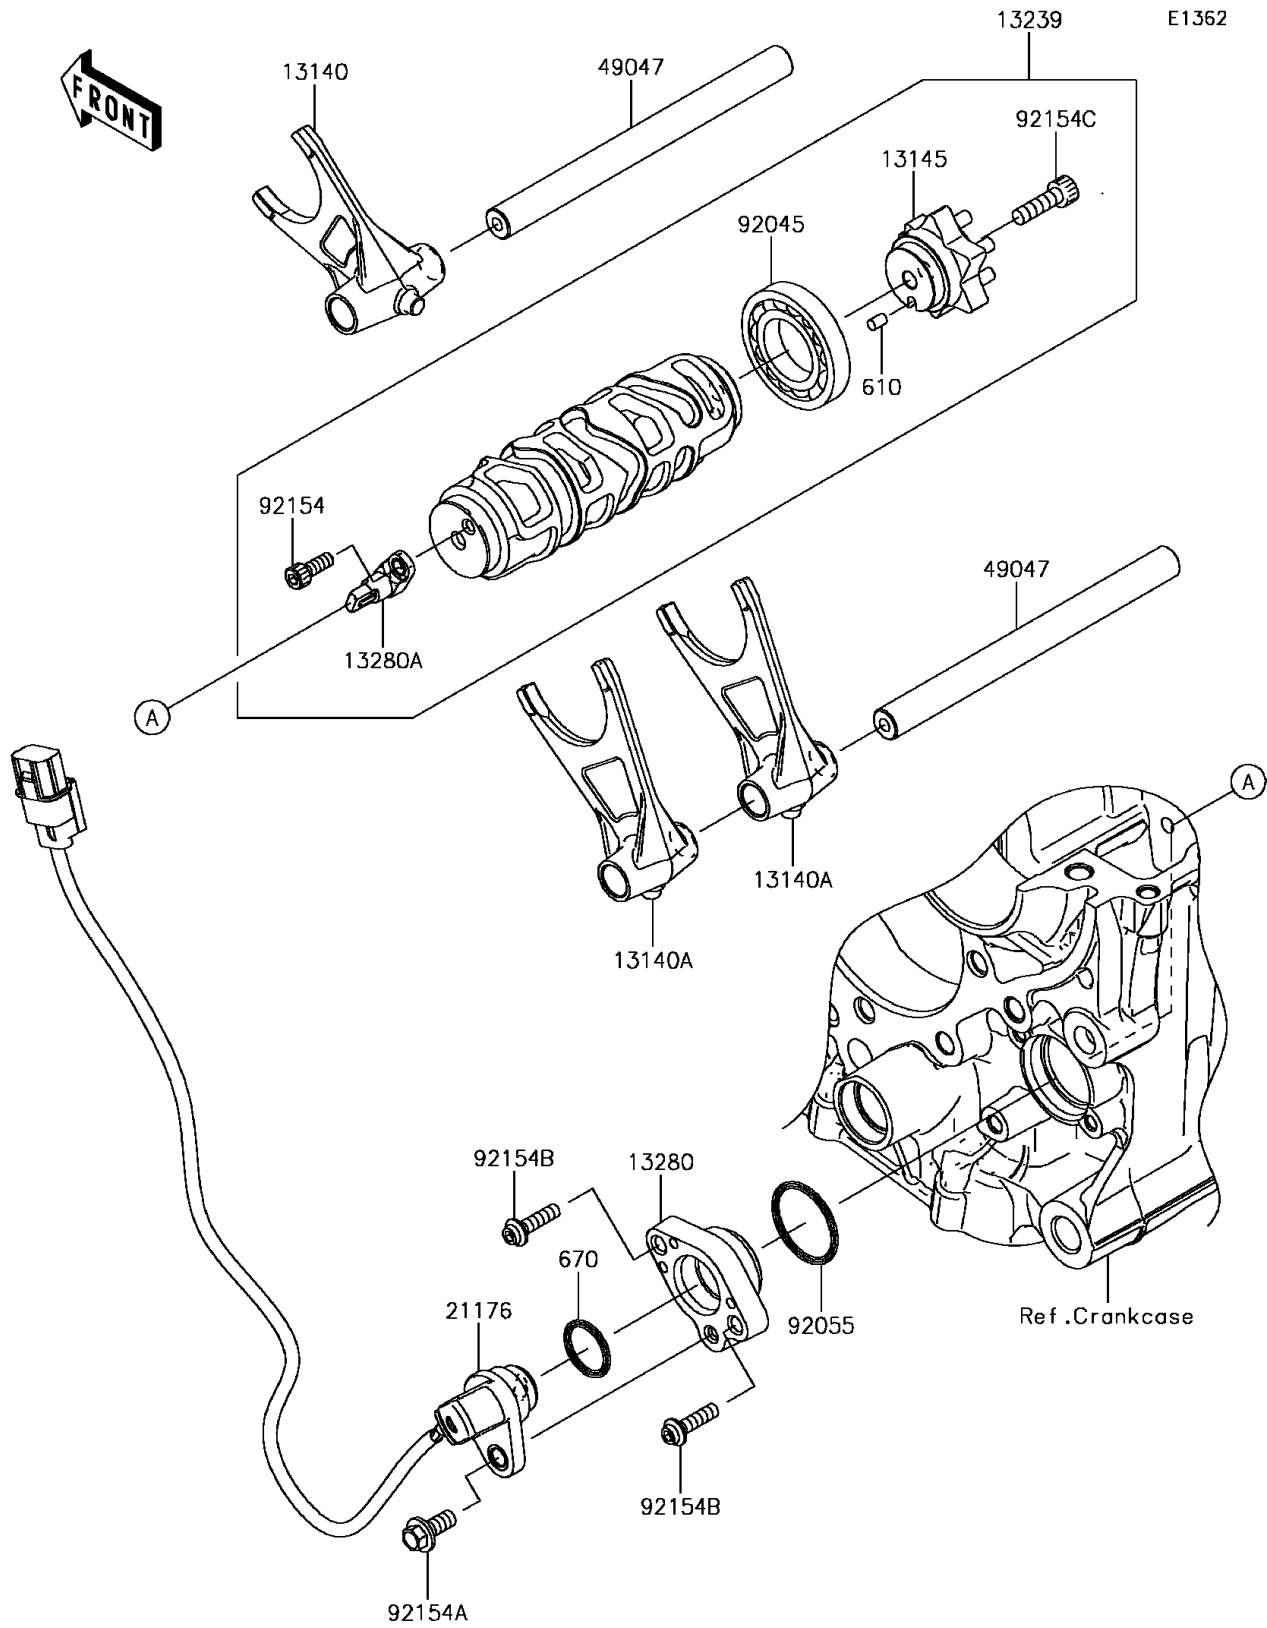

2017 Ninja ZX-14R ABS PARTS DIAGRAM

Gear Change Drum/Shift Fork(s)

2017 Ninja ZX-14R ABS PARTS LIST

Gear Change Drum/Shift Fork(s)

ITEM NAME	PART NUMBER	QUANTITY
FORK-SHIFT,INPUT (Ref # 13140)	13140-0049	1
FORK-SHIFT,OUTPUT (Ref # 13140A)	13140-0050	2
CAM-CHANGE DRUM (Ref # 13145)	13145-0023	1
DRUM-ASSY-CHANGE (Ref # 13239)	13239-0042	1
HOLDER,GEAR POSITION SENSOR (Ref # 13280)	13280-0846	1
HOLDER (Ref # 13280A)	13280-0850	1
SENSOR,GEAR POSITION (Ref # 21176)	21176-0787	1
ROD-SHIFT (Ref # 49047)	49047-0023	2
ROLLER,4X6 (Ref # 610)	610A0406	1
O RING,18MM (Ref # 670)	670D2018	1
BEARING-BALL,16005 (Ref # 92045)	92045-1045	1
RING-O,27.7X2.4 (Ref # 92055)	92055-091	1
BOLT,SOCKET,5X14 (Ref # 92154)	92154-0491	1
BOLT,FLANGED,6X14 (Ref # 92154A)	92154-1797	1
BOLT,SOCKET,5X20 (Ref # 92154B)	92154-1798	2
BOLT,SOCKET,6X20 (Ref # 92154C)	92154-1837	1