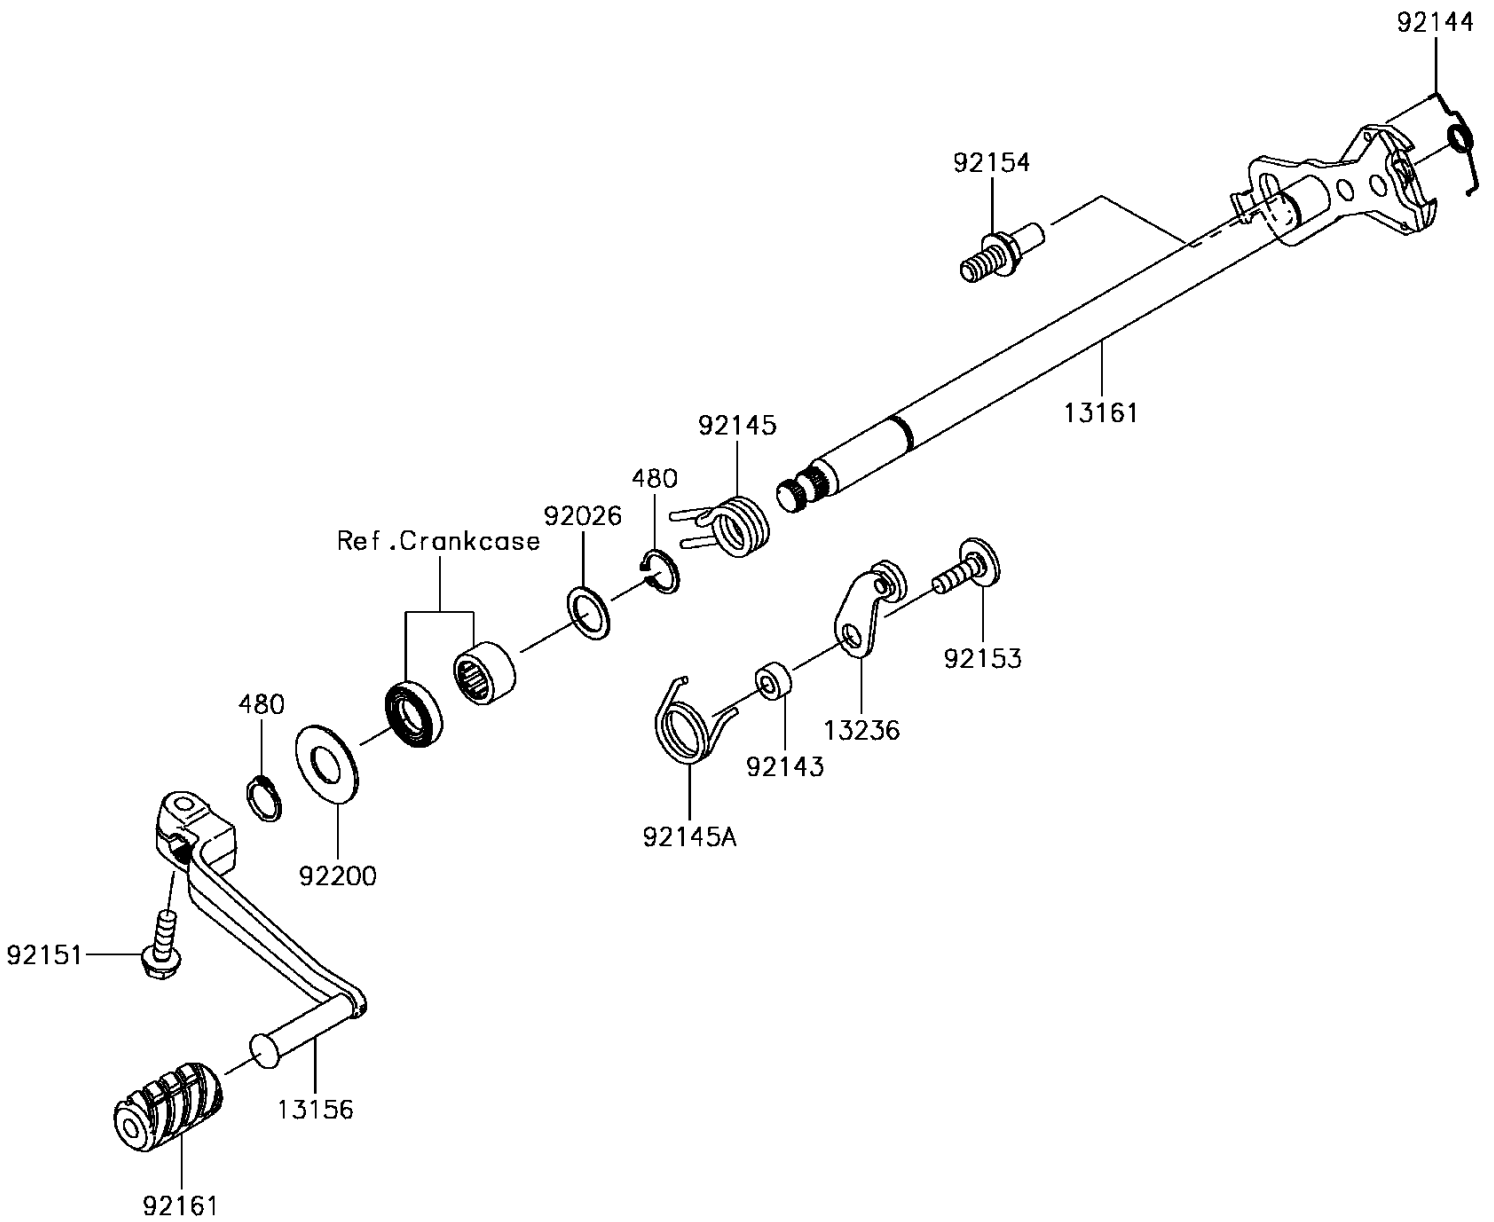

2016 Ninja ZX-14R ABS PARTS DIAGRAM

Gear Change Mechanism

E1370

2016 Ninja ZX-14R ABS PARTS LIST

Gear Change Mechanism

ITEM NAME	PART NUMBER	QUANTITY
LEVER-CHANGE,PEDAL (Ref # 13156)	13156-0075	1
LEVER-COMP-CHANGE SHAFT (Ref # 13161)	13161-0567	1
LEVER-COMP (Ref # 13236)	13236-1243	1
CIRCLIP-TYPE-C,14MM (Ref # 480)	480J1400	2
SPACER,14X20X1.0 (Ref # 92026)	92026-1534	1
COLLAR (Ref # 92143)	92143-1595	1
SPRING (Ref # 92144)	92144-1029	1
SPRING (Ref # 92145)	92145-0336	1
SPRING (Ref # 92145A)	92145-0404	1
BOLT,FLANGED,6X20 (Ref # 92151)	92151-1226	1
BOLT,6X20 (Ref # 92153)	92153-1505	1
BOLT,RETURN SPRING (Ref # 92154)	92154-1838	1
DAMPER (Ref # 92161)	92161-1769	1
WASHER (Ref # 92200)	92200-0265	1