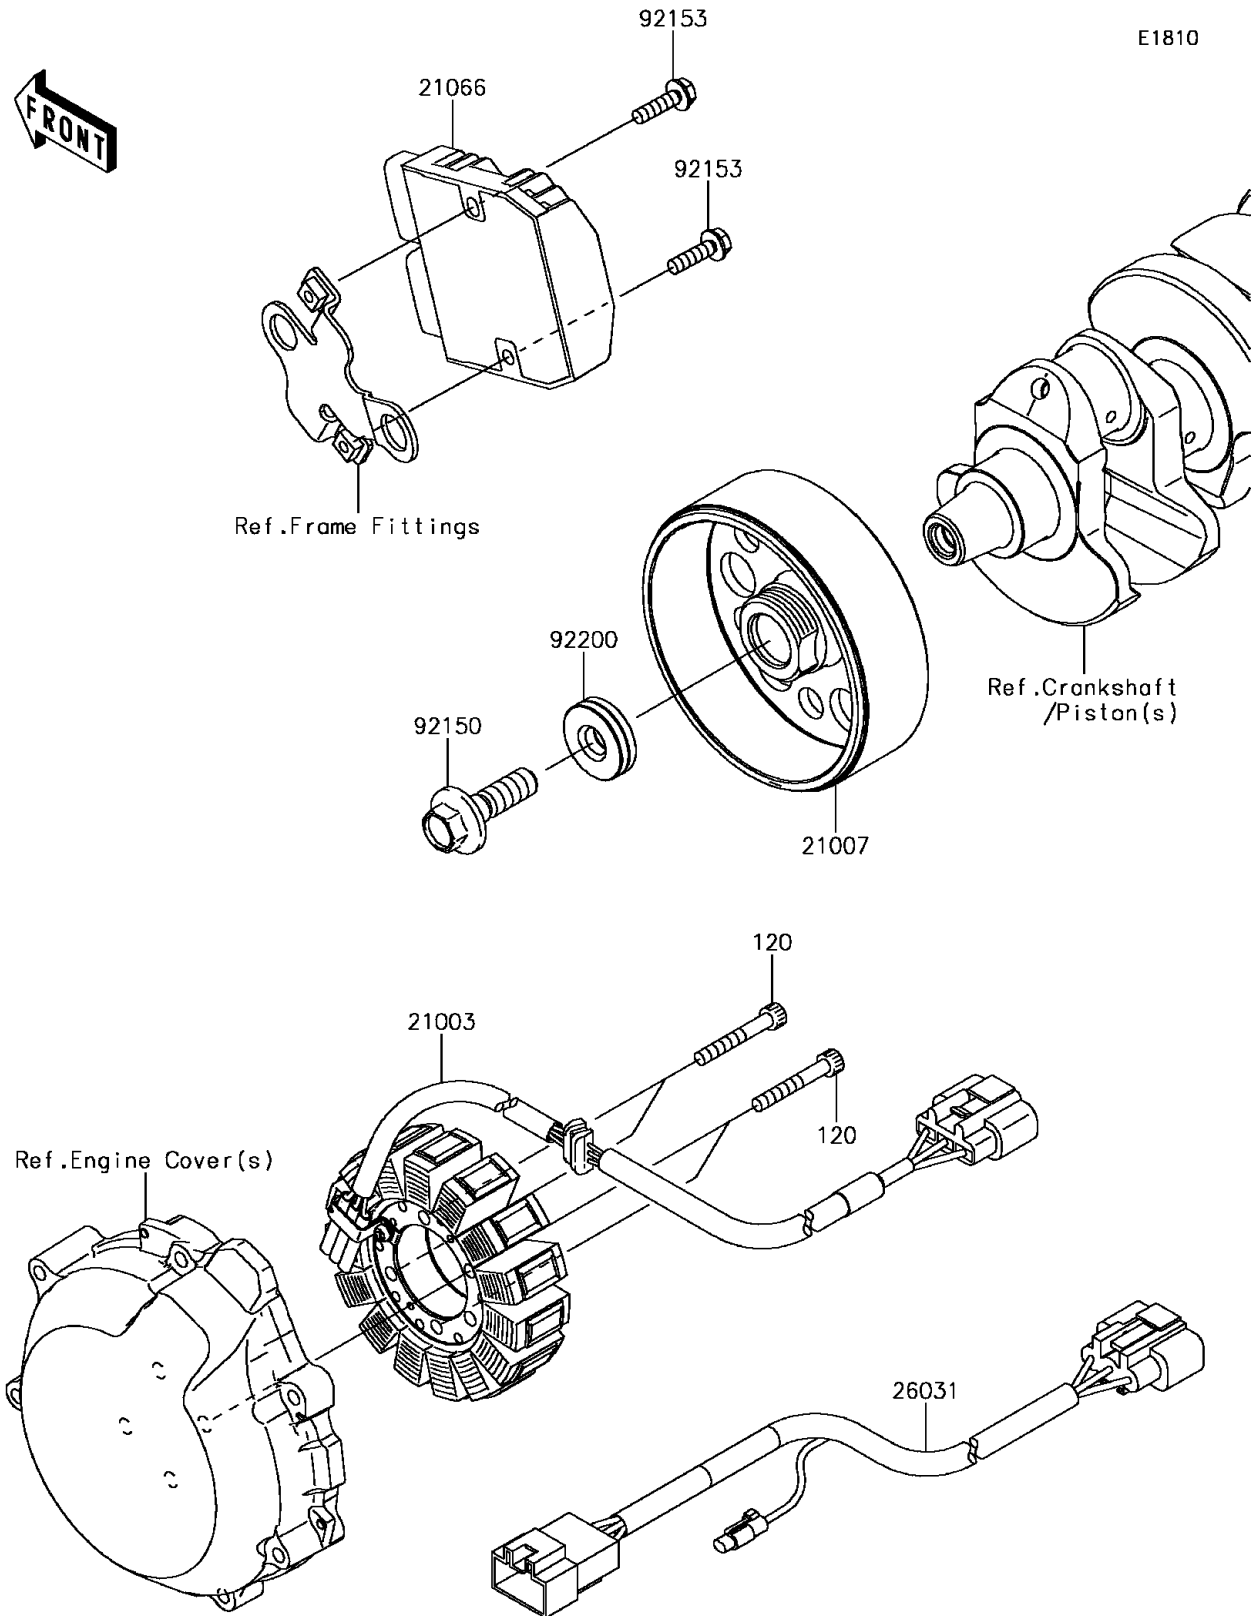

# 2016 Ninja ZX-14R ABS PARTS DIAGRAM

Generator

## 2016 Ninja ZX-14R ABS PARTS LIST

### Generator

ITEM NAME	PART NUMBER	QUANTITY
BOLT-SOCKET,6X40 (Ref # 120)	120CA0640	4
STATOR (Ref # 21003)	21003-0144	1
ROTOR (Ref # 21007)	21007-0590	1
REGULATOR-VOLTAGE (Ref # 21066)	21066-0744	1
HARNESS (Ref # 26031)	26031-1546	1
BOLT,12X40 (Ref # 92150)	92150-1717	1
BOLT,FLANGED,6X22 (Ref # 92153)	92153-1598	2
WASHER,12X34X9 (Ref # 92200)	92200-0369	1