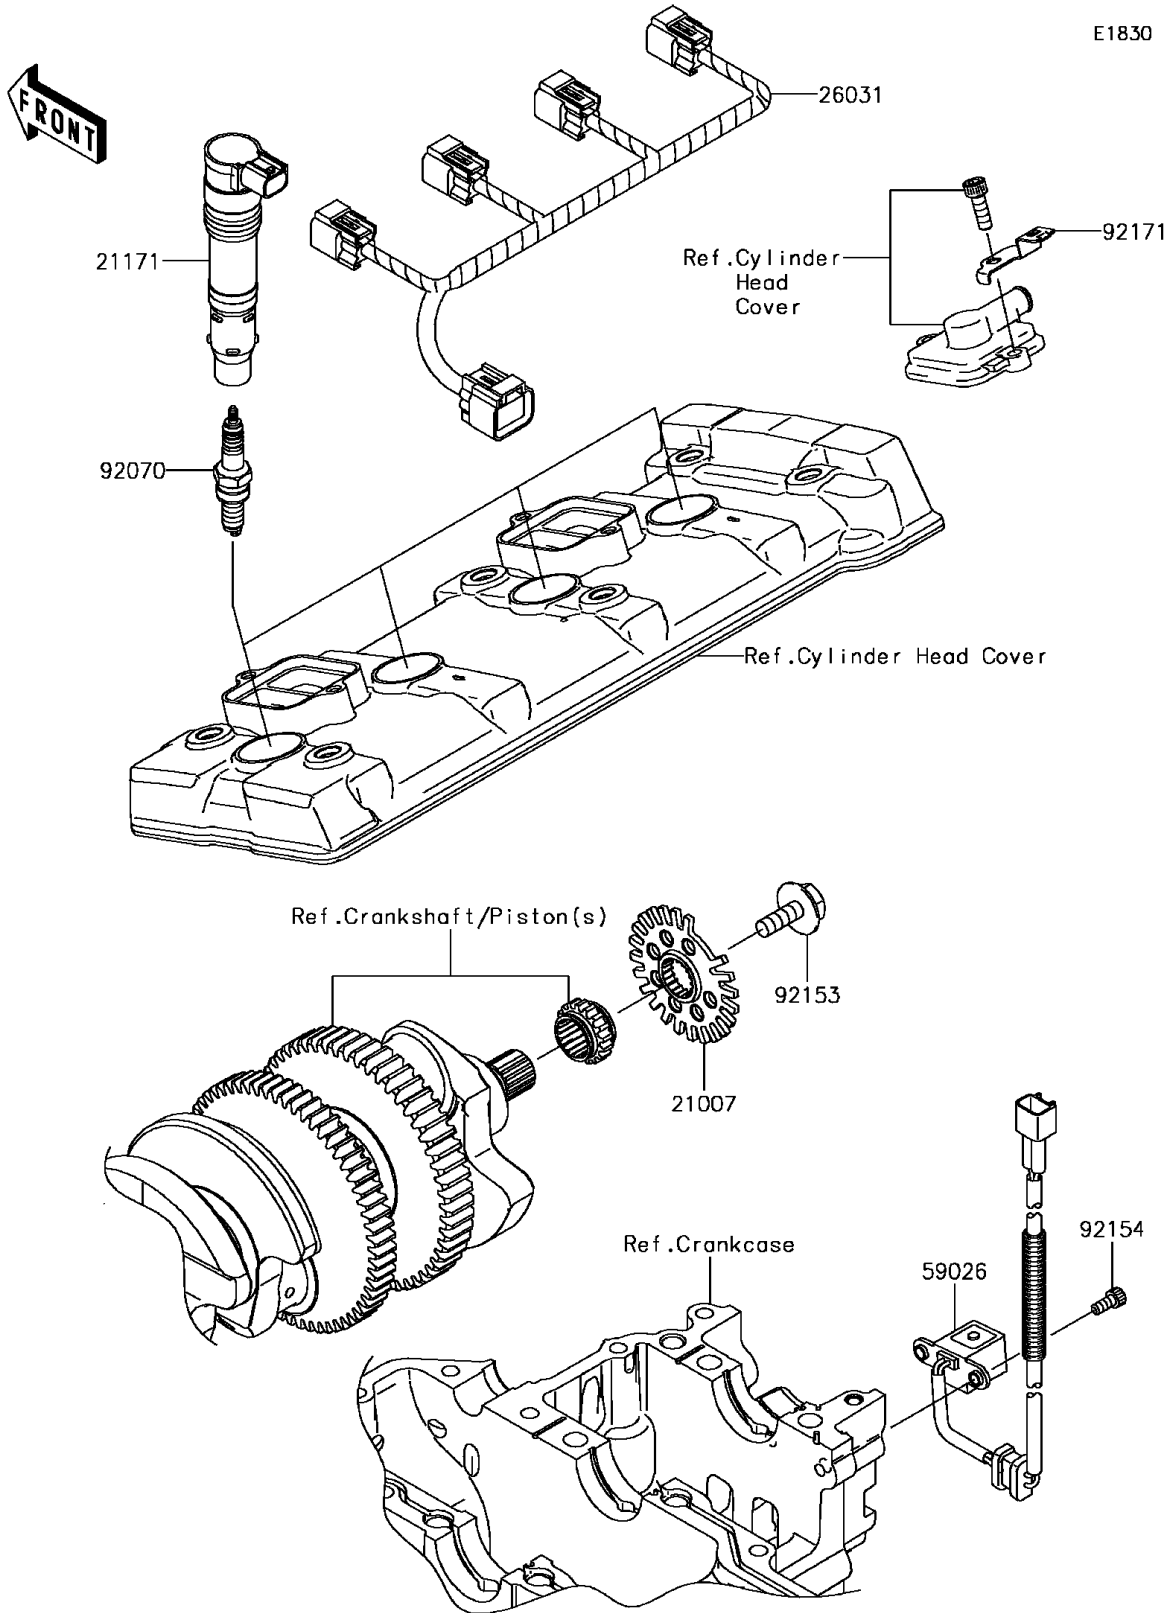

2016 Ninja ZX-14R ABS PARTS DIAGRAM

Ignition System

2016 Ninja ZX-14R ABS PARTS LIST

Ignition System

ITEM NAME	PART NUMBER	QUANTITY
ROTOR (Ref # 21007)	21007-0066	1
COIL-ASSY-IGNITION (Ref # 21171)	21171-0005	4
HARNESS (Ref # 26031)	26031-0360	1
COIL-PULSING (Ref # 59026)	59026-0028	1
PLUG-SPARK,CR9EIA(NGK) (Ref # 92070)	92070-0014	4
BOLT,FLANGED,8X23 (Ref # 92153)	92153-0549	1
BOLT,SOCKET,5X12 (Ref # 92154)	92154-1853	2
CLAMP (Ref # 92171)	92171-0524	1