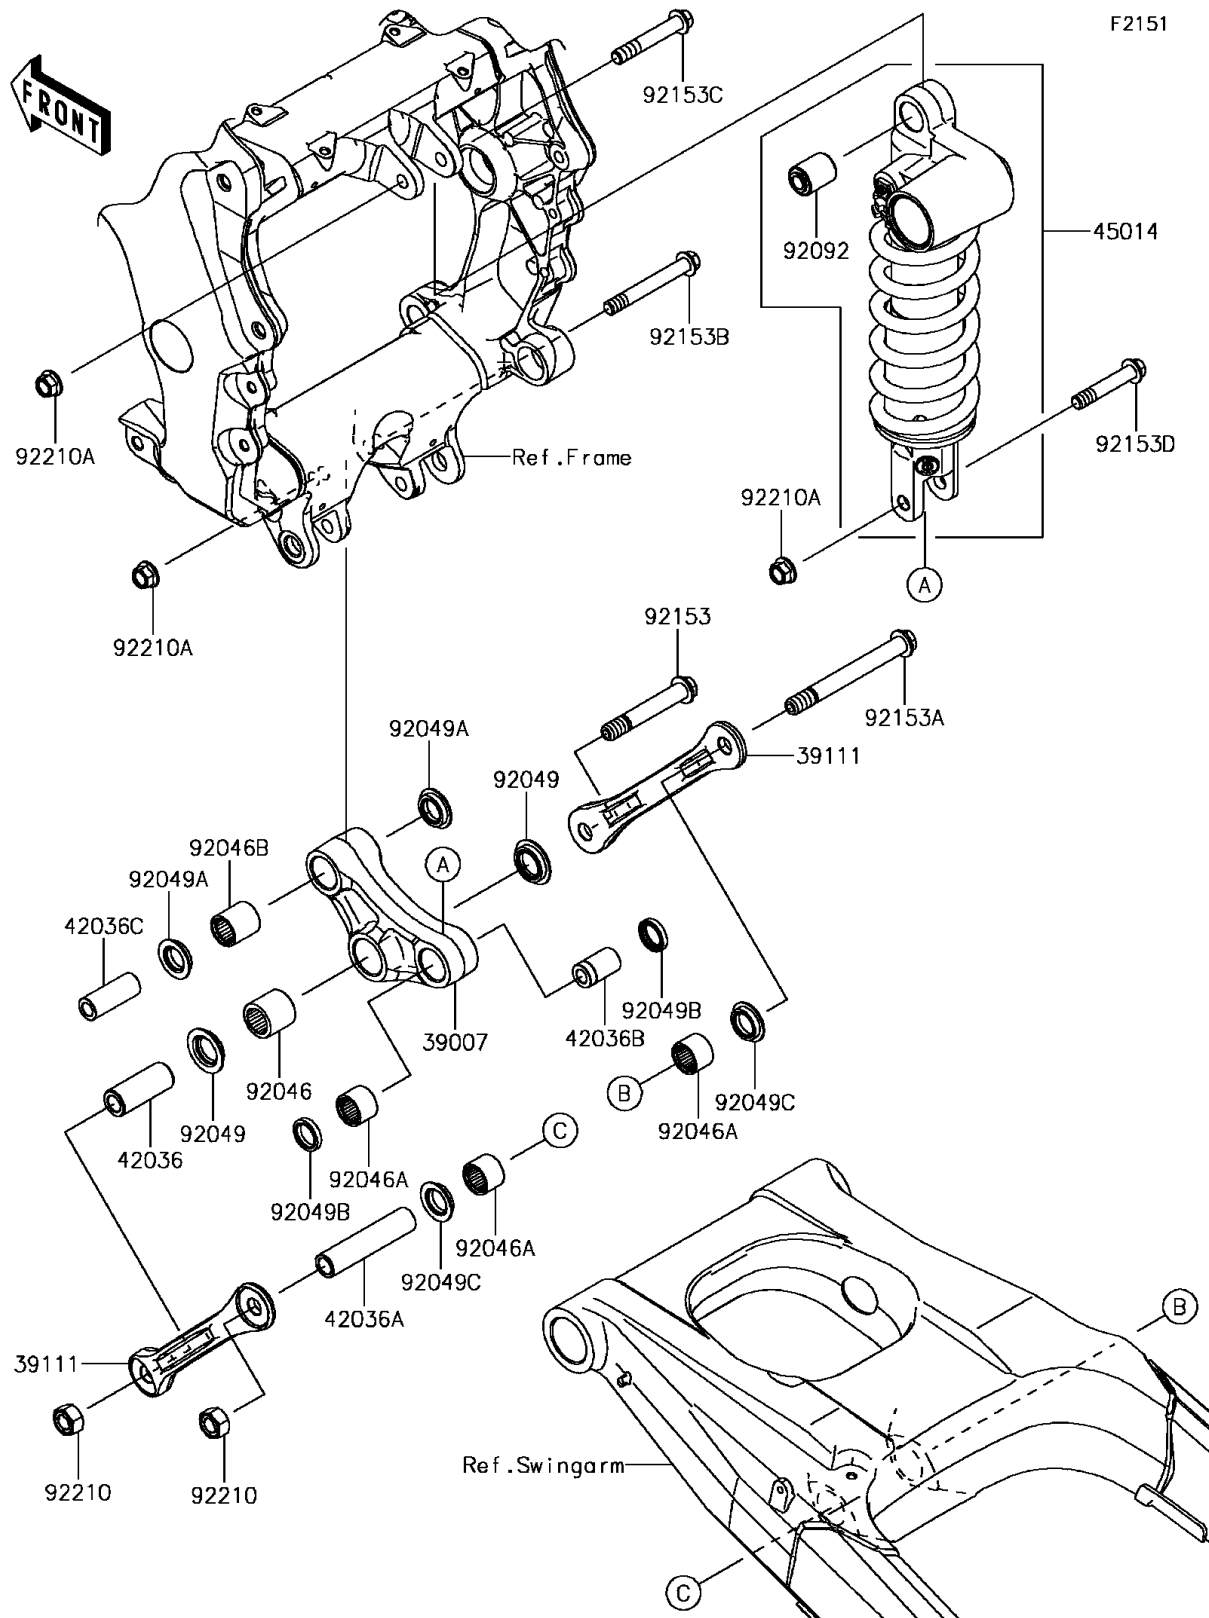

# 2016 Ninja ZX-14R ABS PARTS DIAGRAM

Suspension/Shock Absorber

## 2016 Ninja ZX-14R ABS PARTS LIST

### Suspension/Shock Absorber

ITEM NAME	PART NUMBER	QUANTITY
ARM-SUSP,UNI TRAK (Ref # 39007)	39007-0061	1
ROD-TIE,SUSPENSION (Ref # 39111)	39111-0025	2
SLEEVE,12.1X20X50 (Ref # 42036)	42036-1111	1
SLEEVE,12.1X18X82 (Ref # 42036A)	42036-1231	1
SLEEVE,10.1X18X30 (Ref # 42036B)	42036-1258	1
SLEEVE,10.1X17X44.5 (Ref # 42036C)	42036-1342	1
SHOCKABSORBER,SILVER+BLK (Ref # 45014)	45014-0518-23I	1
BEARING-NEEDLE,7E-HVS20X27X25 (Ref # 92046)	92046-1236	1
BEARING-NEEDLE,SFYZM182417 (Ref # 92046A)	92046-1272	3
BEARING-NEEDLE,SFYZM172425 (Ref # 92046B)	92046-1273	1
SEAL-OIL,ARM (Ref # 92049)	92049-1109	2
SEAL-OIL,MHA17245.7F (Ref # 92049A)	92049-1223	2
SEAL-OIL,MHA18244 (Ref # 92049B)	92049-1225	2
SEAL-OIL,KCR MF018N1 (Ref # 92049C)	92049-1493	2
BUSHING-RUBBER (Ref # 92092)	92092-0003	1
BOLT,FLANGED,12X75 (Ref # 92153)	92153-1367	1
BOLT,FLANGED,12X110 (Ref # 92153A)	92153-1368	1
BOLT,FLANGED,10X77 (Ref # 92153B)	92153-1613	1
BOLT,FLANGED,10X62 (Ref # 92153C)	92153-1614	1
BOLT,FLANGED,10X55 (Ref # 92153D)	92153-1615	1
NUT,LOCK,12MM (Ref # 92210)	92210-0274	2
NUT,LOCK,FLANGED,10MM (Ref # 92210A)	92210-1139	3