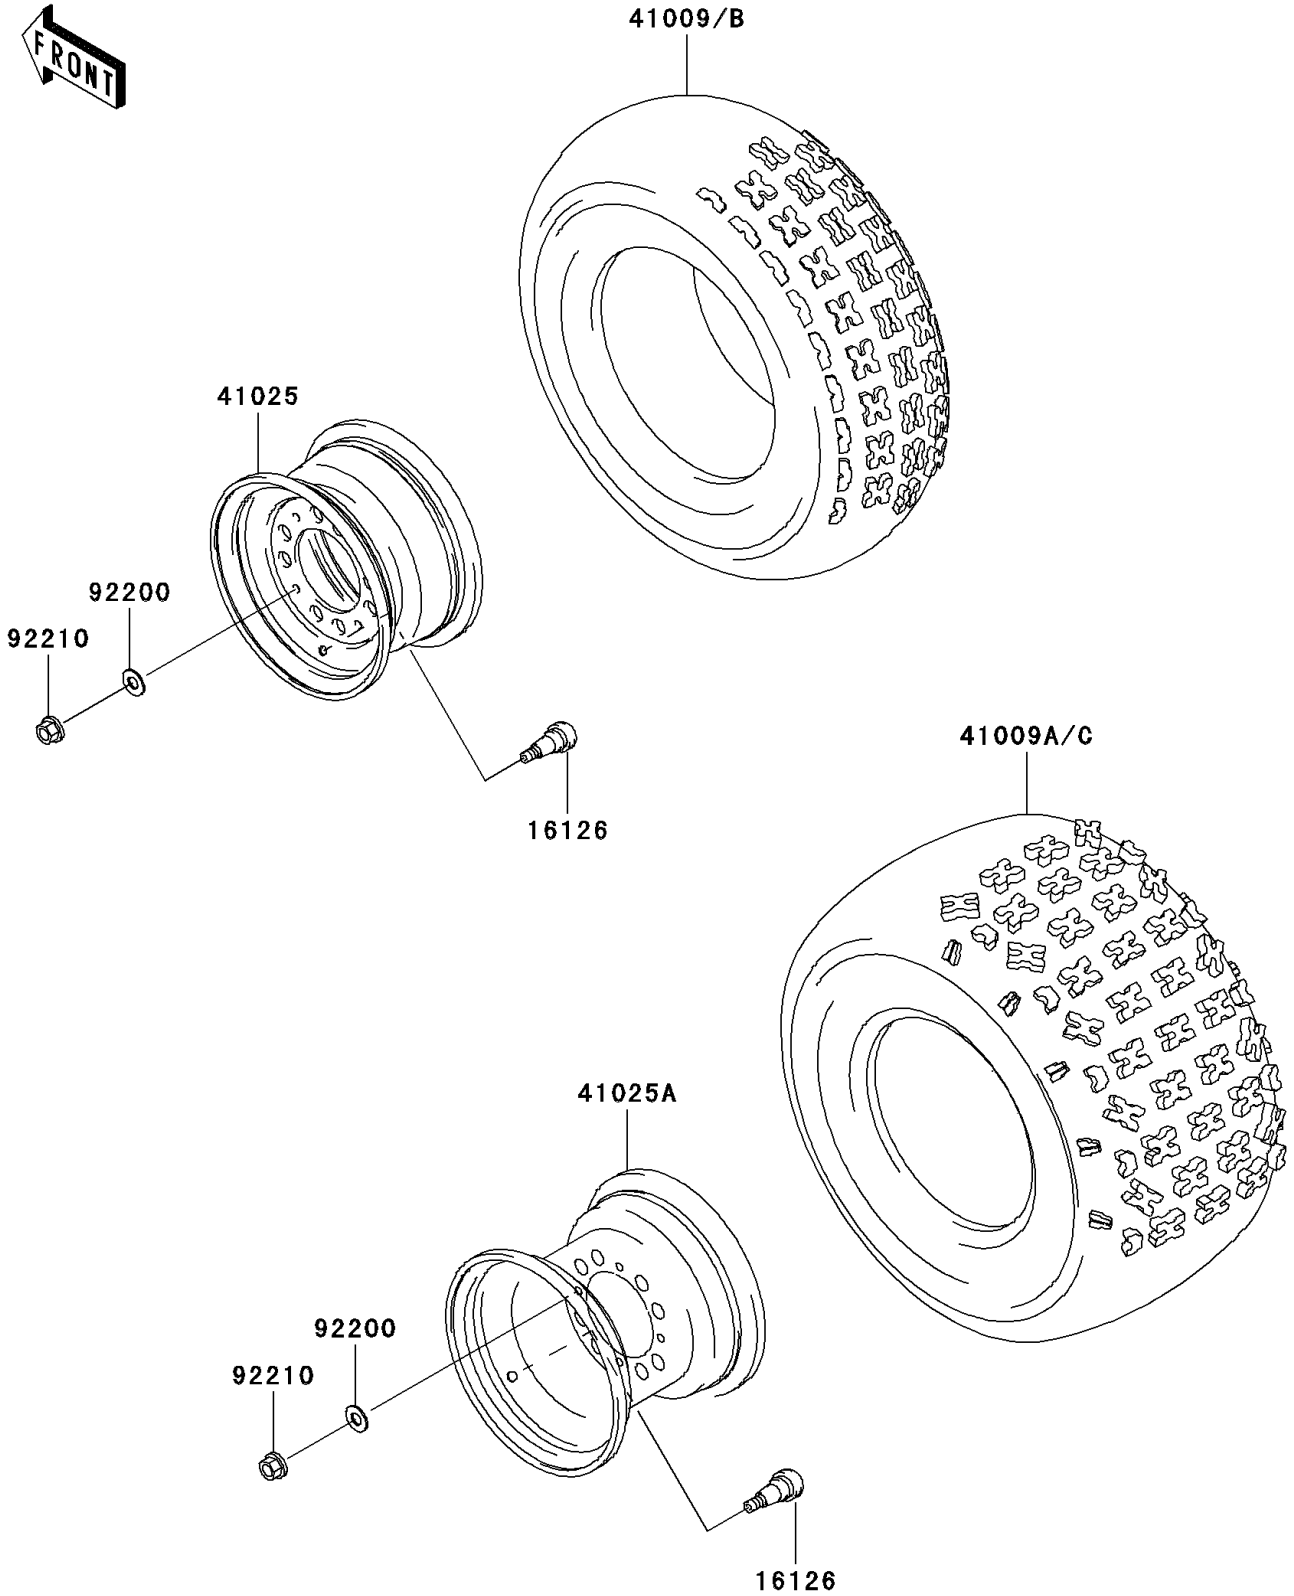

2004 KFX700 V Force PARTS DIAGRAM

Wheels/Tires

F2210

2004 KFX700 V Force PARTS LIST

Wheels/Tires

ITEM NAME	PART NUMBER	QUANTITY
VALVE (Ref # 16126)	16126-4001	4
TIRE,FR,AT22X7-10 (Ref # 41009)	41009-0006	2
TIRE,RR,AT22X11-10 (Ref # 41009A)	41009-0007	2
RIM,FR,10X5.5AT (Ref # 41025)	41025-0002	2
RIM,RR,10X8.5AT (Ref # 41025A)	41025-0003	2
WASHER,10.5X25X1.6 (Ref # 92200)	92200-1595	16
NUT,FLANGED,10MM (Ref # 92210)	92210-1325	16