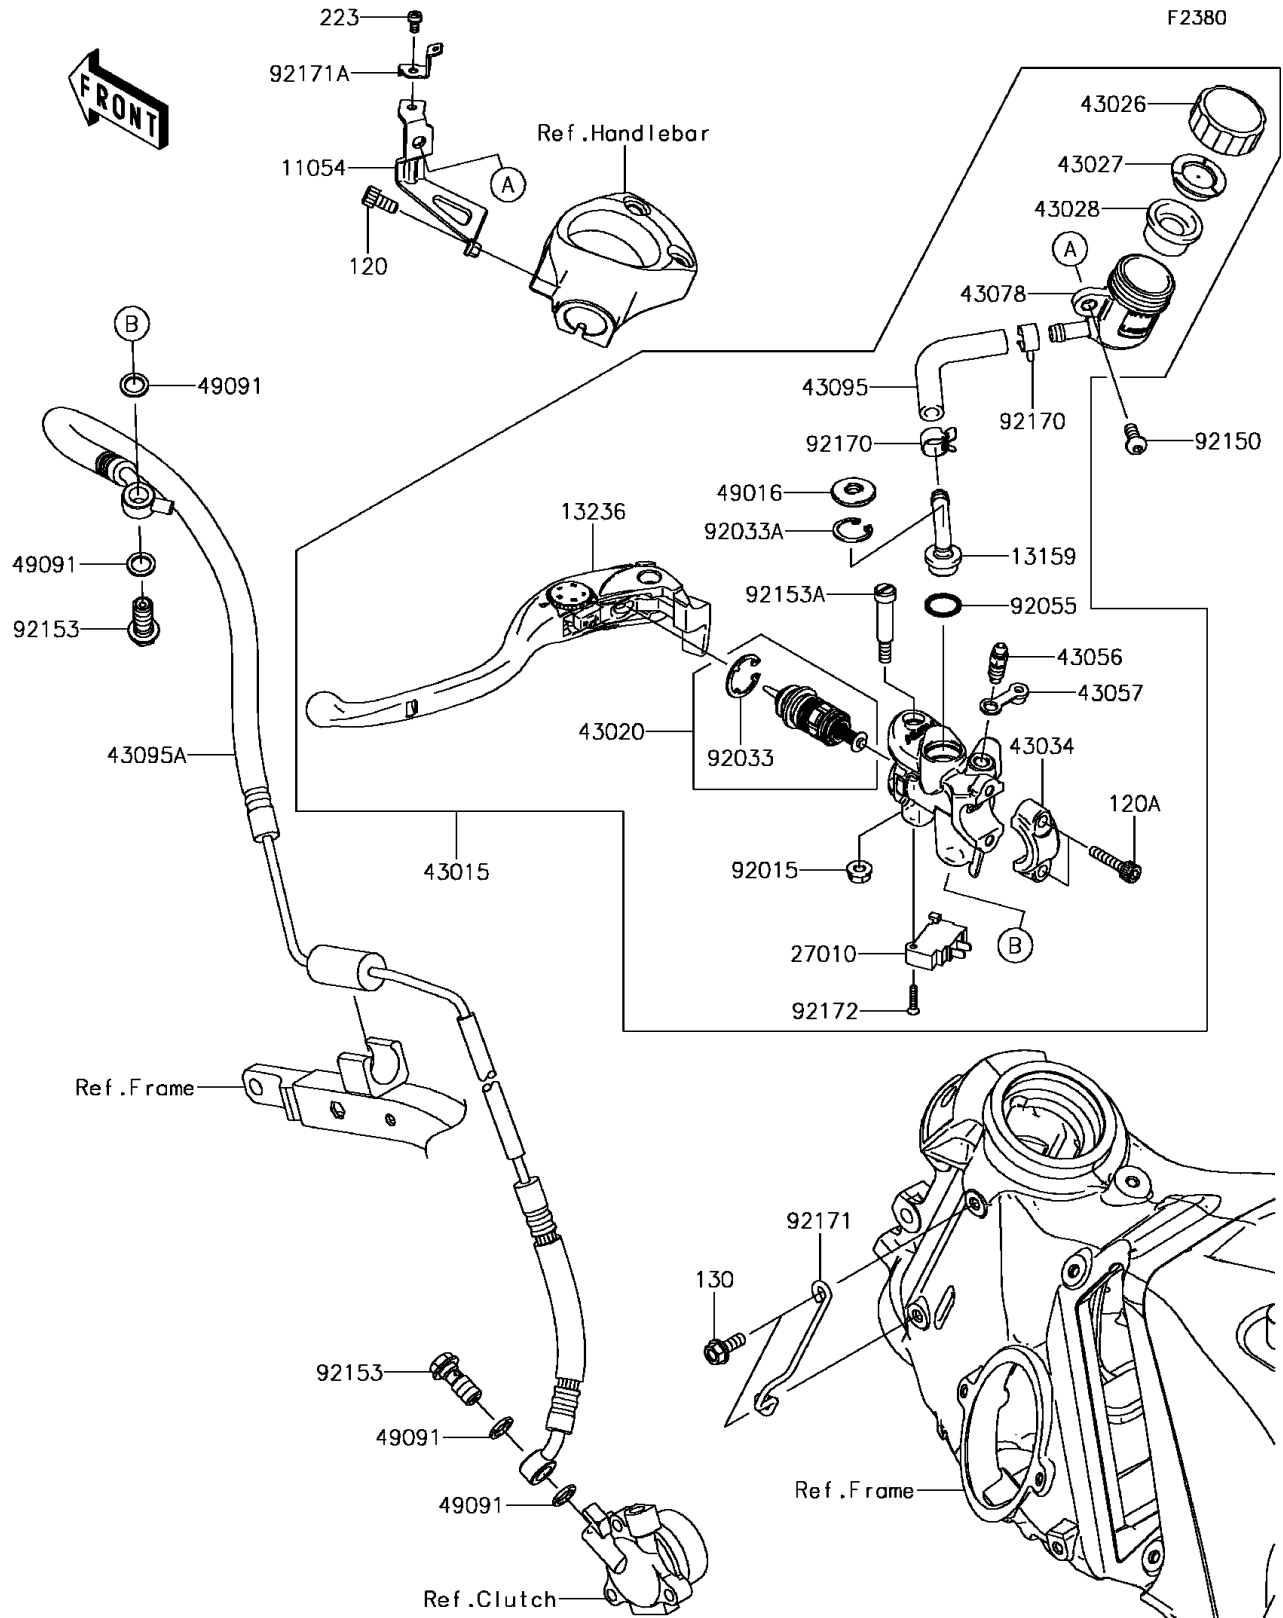

2017 Ninja ZX-14R ABS PARTS DIAGRAM

Clutch Master Cylinder

2017 Ninja ZX-14R ABS PARTS LIST

Clutch Master Cylinder

ITEM NAME	PART NUMBER	QUANTITY
BRACKET,CLUTCH RESERVOIR (Ref # 11054)	11054-0207	1
BOLT-SOCKET,6X12 (Ref # 120)	120CA0612	1
BOLT-SOCKET,6X22 (Ref # 120A)	120CB0622	2
BOLT-FLANGED,6X16 (Ref # 130)	130BA0616	2
CONNECTOR (Ref # 13159)	13159-1061	1
LEVER-COMP,CLUTCH (Ref # 13236)	13236-0104	1
SCREW-PAN-WS-CROS,4X8 (Ref # 223)	223AA0408	1
SWITCH,CLUTCH (Ref # 27010)	27010-0051	1
CYLINDER-ASSY-MASTER,CLUTCH (Ref # 43015)	43015-0151	1
PISTON-COMP-BRAKE (Ref # 43020)	43020-0013	1
CAP-BRAKE (Ref # 43026)	43026-1070	1
PLATE-DIAPHRAGM (Ref # 43027)	43027-1054	1
DIAPHRAGM (Ref # 43028)	43028-1073	1
HOLDER-BRAKE,MASTER CYLINDER (Ref # 43034)	43034-0056	1
BREATHER-BRAKE (Ref # 43056)	43056-1056	1
CAP-BREATHER (Ref # 43057)	43057-1001	1
RESERVOIR (Ref # 43078)	43078-1102	1
HOSE-BRAKE,FR MASTER CYLINDER (Ref # 43095)	43095-0040	1
HOSE-BRAKE,CLUTCH (Ref # 43095A)	43095-0410	1
COVER-SEAL (Ref # 49016)	49016-1147	1
WASHER-SEAL,10.1X14.5X1.5 (Ref # 49091)	49091-0001	4
NUT,FLANGED,6MM (Ref # 92015)	92015-1528	1
RING-SNAP (Ref # 92033)	92033-0034	1
RING-SNAP,20.5MM (Ref # 92033A)	92033-1186	1
RING-O,14.8X2.4 (Ref # 92055)	92055-0741	1
BOLT,SOCKET,6X14 (Ref # 92150)	92150-1836	1
BOLT,OIL,L=23 (Ref # 92153)	92153-0627	2
BOLT,LEVER (Ref # 92153A)	92153-0868	1
CLAMP,HOSE (Ref # 92170)	92170-1091	2

2017 Ninja ZX-14R ABS PARTS LIST

Clutch Master Cylinder

ITEM NAME	PART NUMBER	QUANTITY
CLAMP,CLUTCH HOSE (Ref # 92171)	92171-0633	1
CLAMP,RESERVOIR CAP (Ref # 92171A)	92171-0637	1
SCREW,3X16 (Ref # 92172)	92172-0349	1