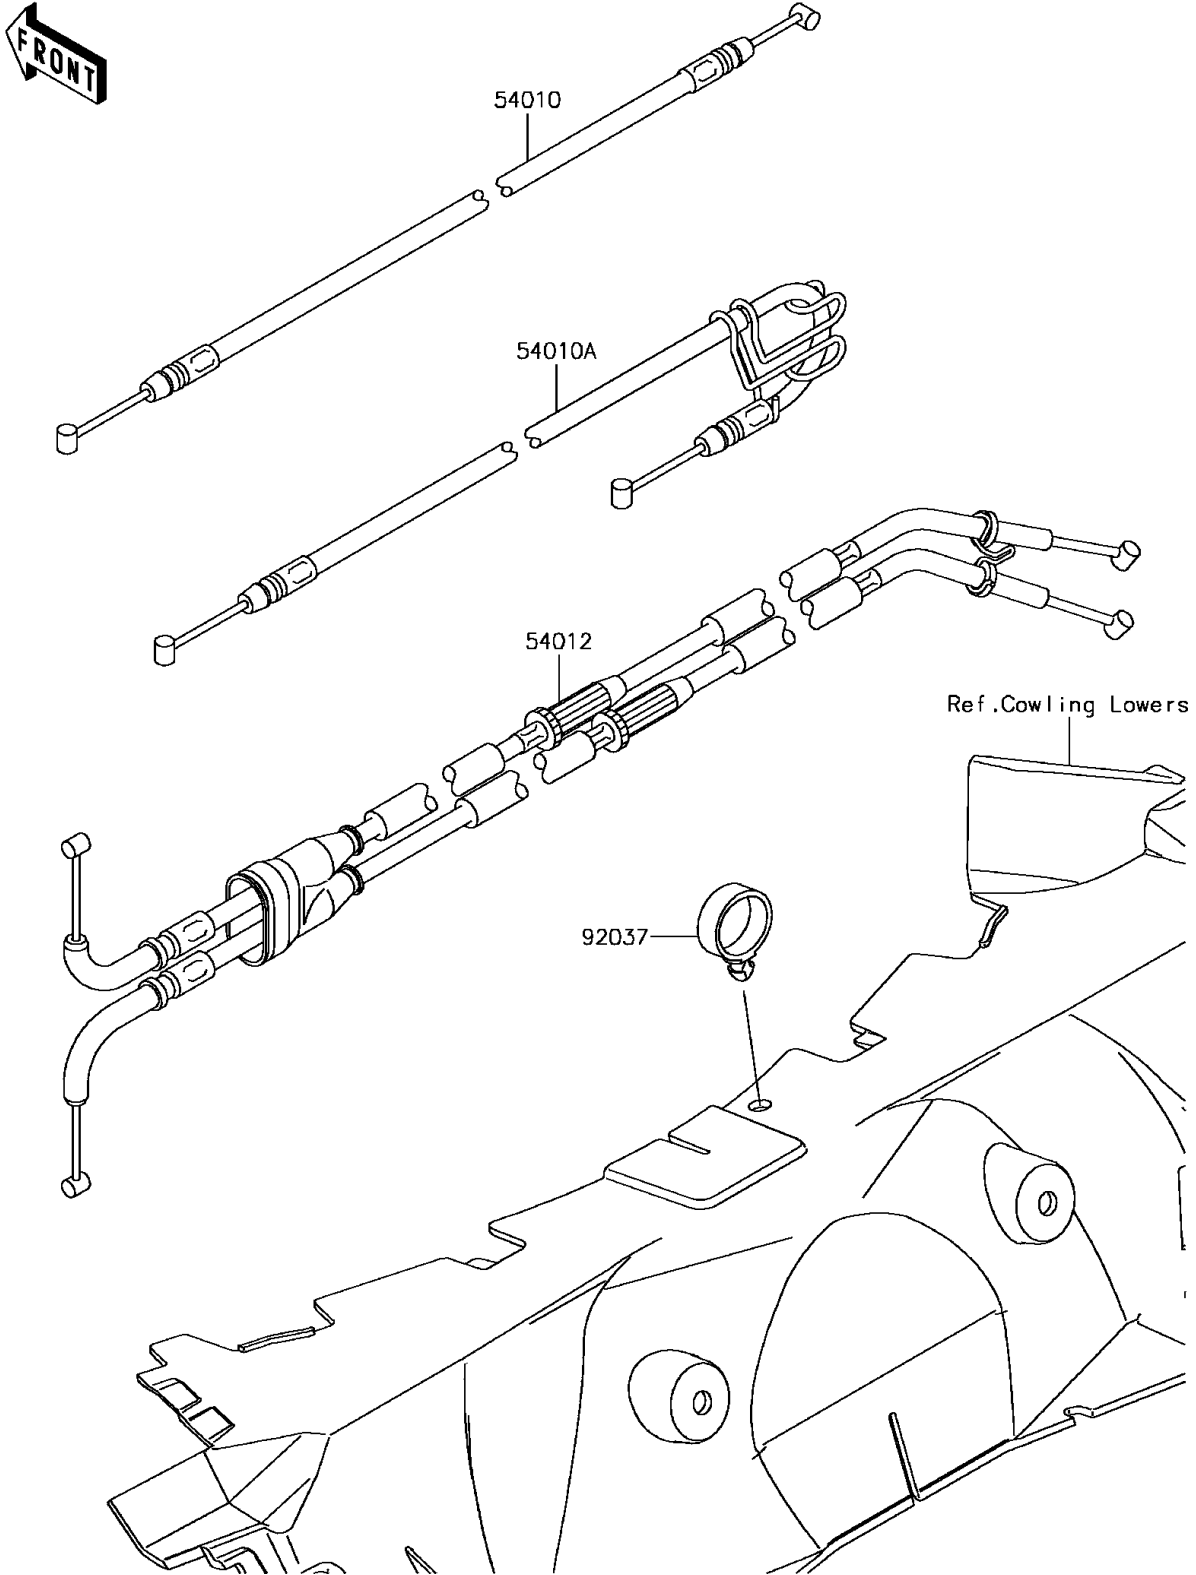

2017 Ninja ZX-14R ABS PARTS DIAGRAM

Cables

F2540

2017 Ninja ZX-14R ABS PARTS LIST

Cables

ITEM NAME	PART NUMBER	QUANTITY
CABLE,SEAT LOCK,RR (Ref # 54010)	54010-0585	1
CABLE,SEAT LOCK,FR (Ref # 54010A)	54010-0589	1
CABLE-THROTTLE (Ref # 54012)	54012-0638	1
CLAMP,HOSE (Ref # 92037)	92037-1827	1