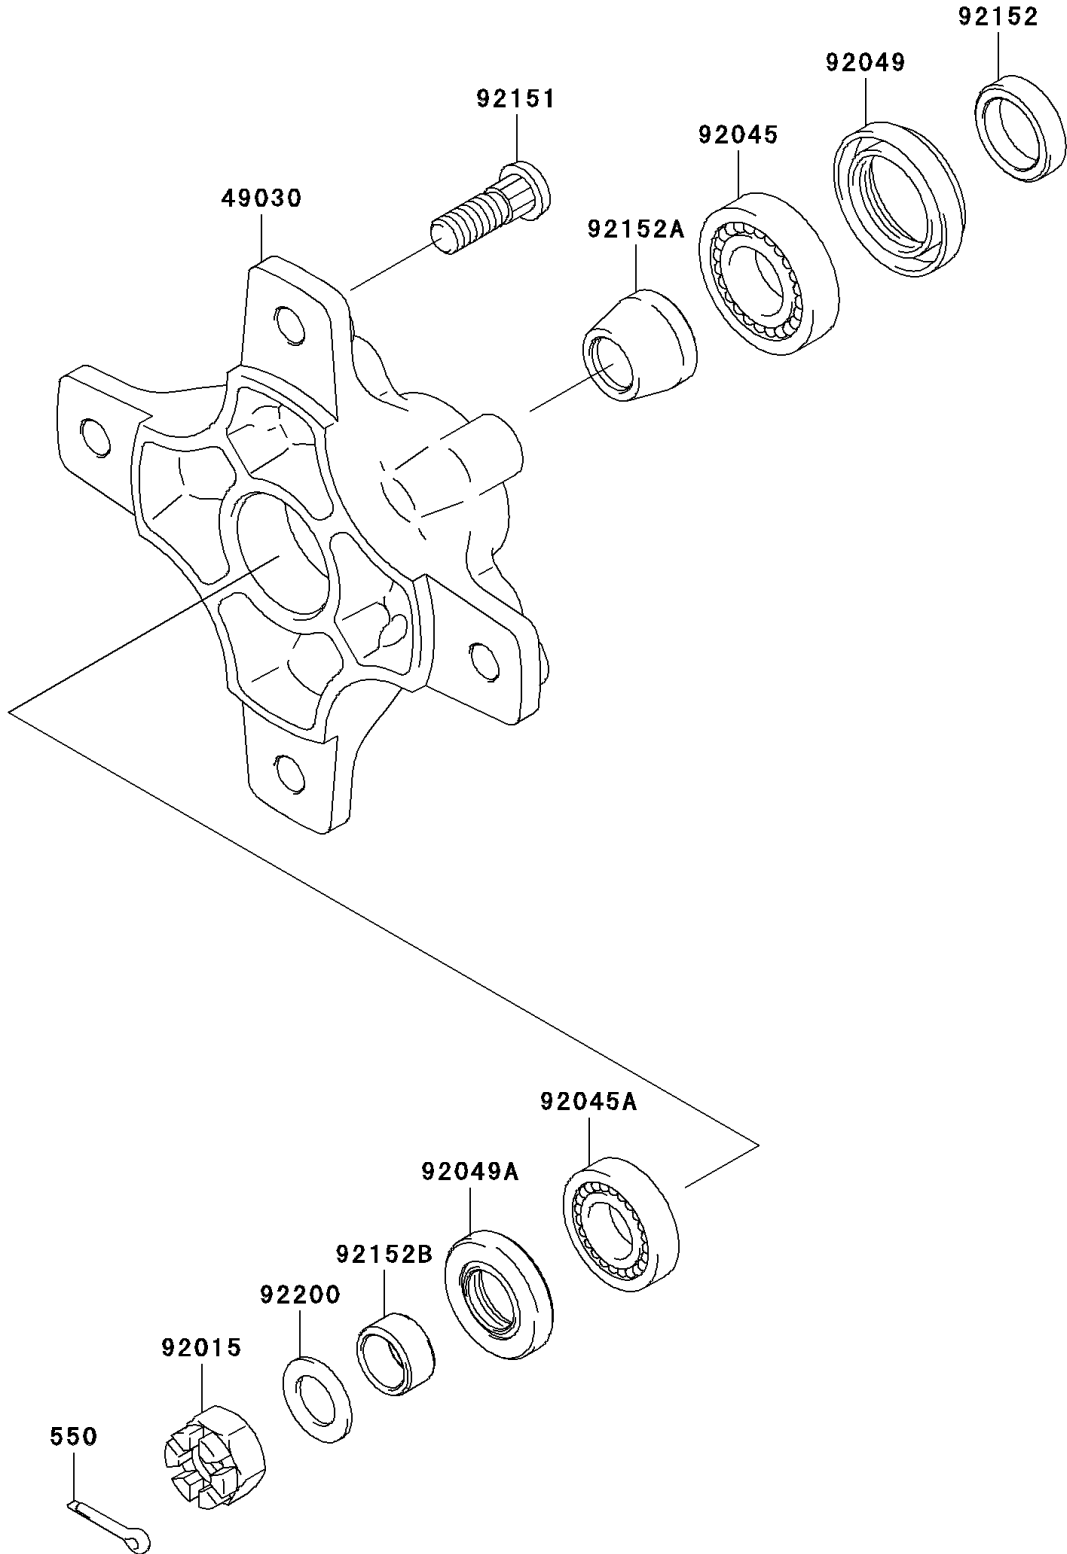

2004 KFX700 V Force PARTS DIAGRAM

Front Hub

F2230

2004 KFX700 V Force PARTS LIST

Front Hub

ITEM NAME	PART NUMBER	QUANTITY
PIN-COTTER,3.0X30 (Ref # 550)	550D3030	2
HUB,FR (Ref # 49030)	49030-1142	2
NUT,CASTLE,14MM (Ref # 92015)	92015-1765	2
BEARING-BALL,60042RD (Ref # 92045)	92045-3705	2
BEARING-BALL,62022RD (Ref # 92045A)	92045-3721	2
SEAL-OIL,MT028N1 (Ref # 92049)	92049-1612	2
SEAL-OIL,MHSA20X35X7 (Ref # 92049A)	92049-1613	2
BOLT,10X29.5 (Ref # 92151)	92151-1392	8
COLLAR,21.2X28X7 (Ref # 92152)	92152-1461	2
COLLAR (Ref # 92152A)	92152-1462	2
COLLAR,15.2X20X10 (Ref # 92152B)	92152-1463	2
WASHER,14.5X24X1.6 (Ref # 92200)	92200-1171	2