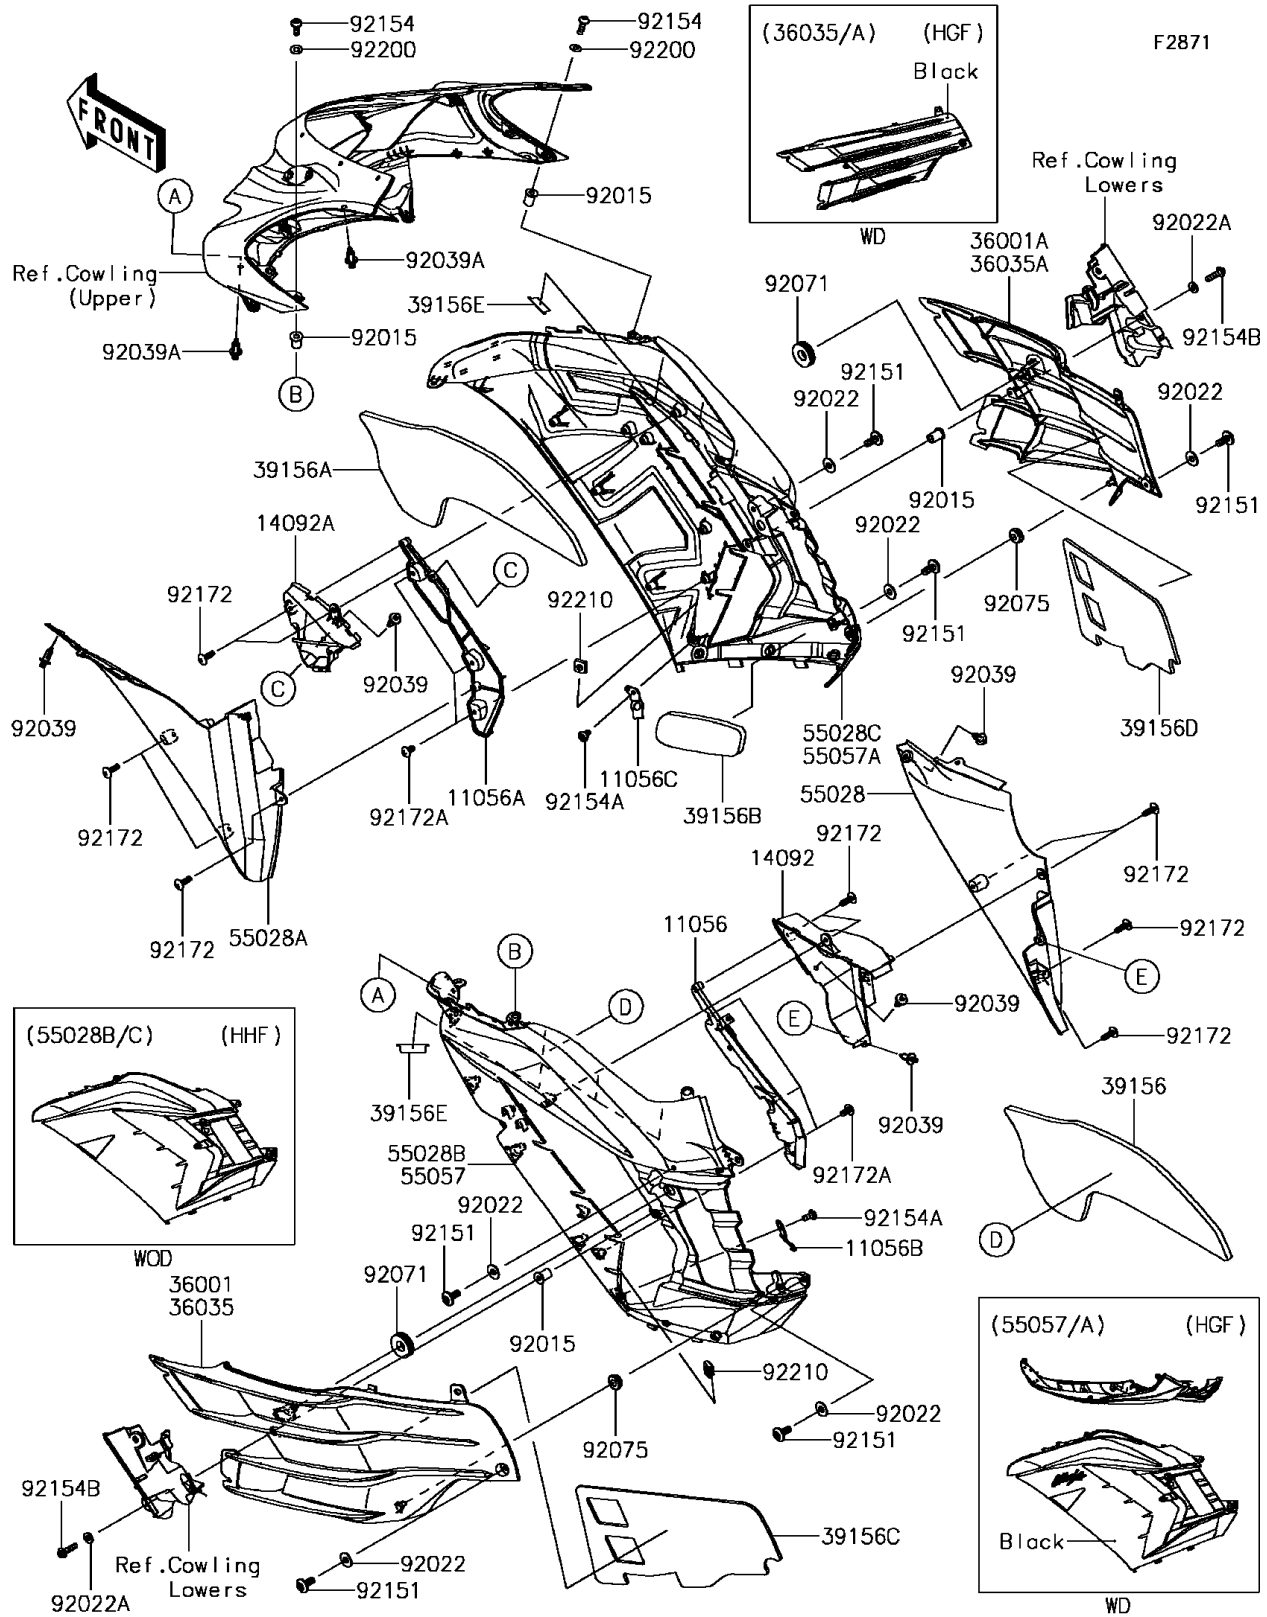

2017 Ninja ZX-14R ABS PARTS DIAGRAM

Cowling(Center)

2017 Ninja ZX-14R ABS PARTS LIST

Cowling(Center)

ITEM NAME	PART NUMBER	QUANTITY
BRACKET,SIDE COWLING,LH (Ref # 11056)	11056-1343	1
BRACKET,SIDE COWLING,RH (Ref # 11056A)	11056-1344	1
BRACKET,LWR COWLING,LH (Ref # 11056B)	11056-1366	1
BRACKET,LWR COWLING,RH (Ref # 11056C)	11056-1367	1
COVER,SIDE COWLING,LH (Ref # 14092)	14092-0861	1
COVER,SIDE COWLING,RH (Ref # 14092A)	14092-0986	1
COVER-SIDE,LH,F.S.BLACK (Ref # 36001)	36001-0568-54Y	1
COVER-SIDE,RH,F.S.BLACK (Ref # 36001A)	36001-0569-54Y	1
PAD,SIDE COWLING,LH (Ref # 39156)	39156-0783	1
PAD,SIDE COWLING,RH (Ref # 39156A)	39156-0784	1
PAD,SIDE COWLING,RH,LWR (Ref # 39156B)	39156-0785	1
PAD,SIDE COVER,LH (Ref # 39156C)	39156-0877	1
PAD,SIDE COVER,RH (Ref # 39156D)	39156-0878	1
PAD (Ref # 39156E)	39156-0911	6
COWLING,FR,LH (Ref # 55028)	55028-0383	1
COWLING,FR,RH (Ref # 55028A)	55028-0457	1
COWLING,SIDE,LH,M.S.BLACK (Ref # 55028B)	55028-0510-660	1
COWLING,SIDE,RH,M.S.BLACK (Ref # 55028C)	55028-0511-660	1
NUT,WELL,5MM (Ref # 92015)	92015-1757	4
WASHER,6.5X16X1 (Ref # 92022)	92022-1143	6
WASHER,NYLON,5.3X11.5X1.5 (Ref # 92022A)	92022-1521	2
RIVET (Ref # 92039)	92039-0051	5
RIVET (Ref # 92039A)	92039-0060	2
GROMMET (Ref # 92071)	92071-056	2
DAMPER,6X16X7 (Ref # 92075)	92075-1011	2
BOLT,SOCKET,6X14 (Ref # 92151)	92151-1654	6
BOLT,SOCKET,5X16 (Ref # 92154)	92154-0209	2
BOLT,SOCKET,5X10 (Ref # 92154A)	92154-0211	2
BOLT,SOCKET,5X20 (Ref # 92154B)	92154-0829	2

2017 Ninja ZX-14R ABS PARTS LIST

Cowling(Center)

ITEM NAME	PART NUMBER	QUANTITY
SCREW,TAPPING,5X16 (Ref # 92172)	92172-0238	11
SCREW,TAPPING,5X10 (Ref # 92172A)	92172-0262	6
WASHER,NYLON,5.3X11.5X0.5 (Ref # 92200)	92200-0006	2
NUT (Ref # 92210)	92210-0571	2