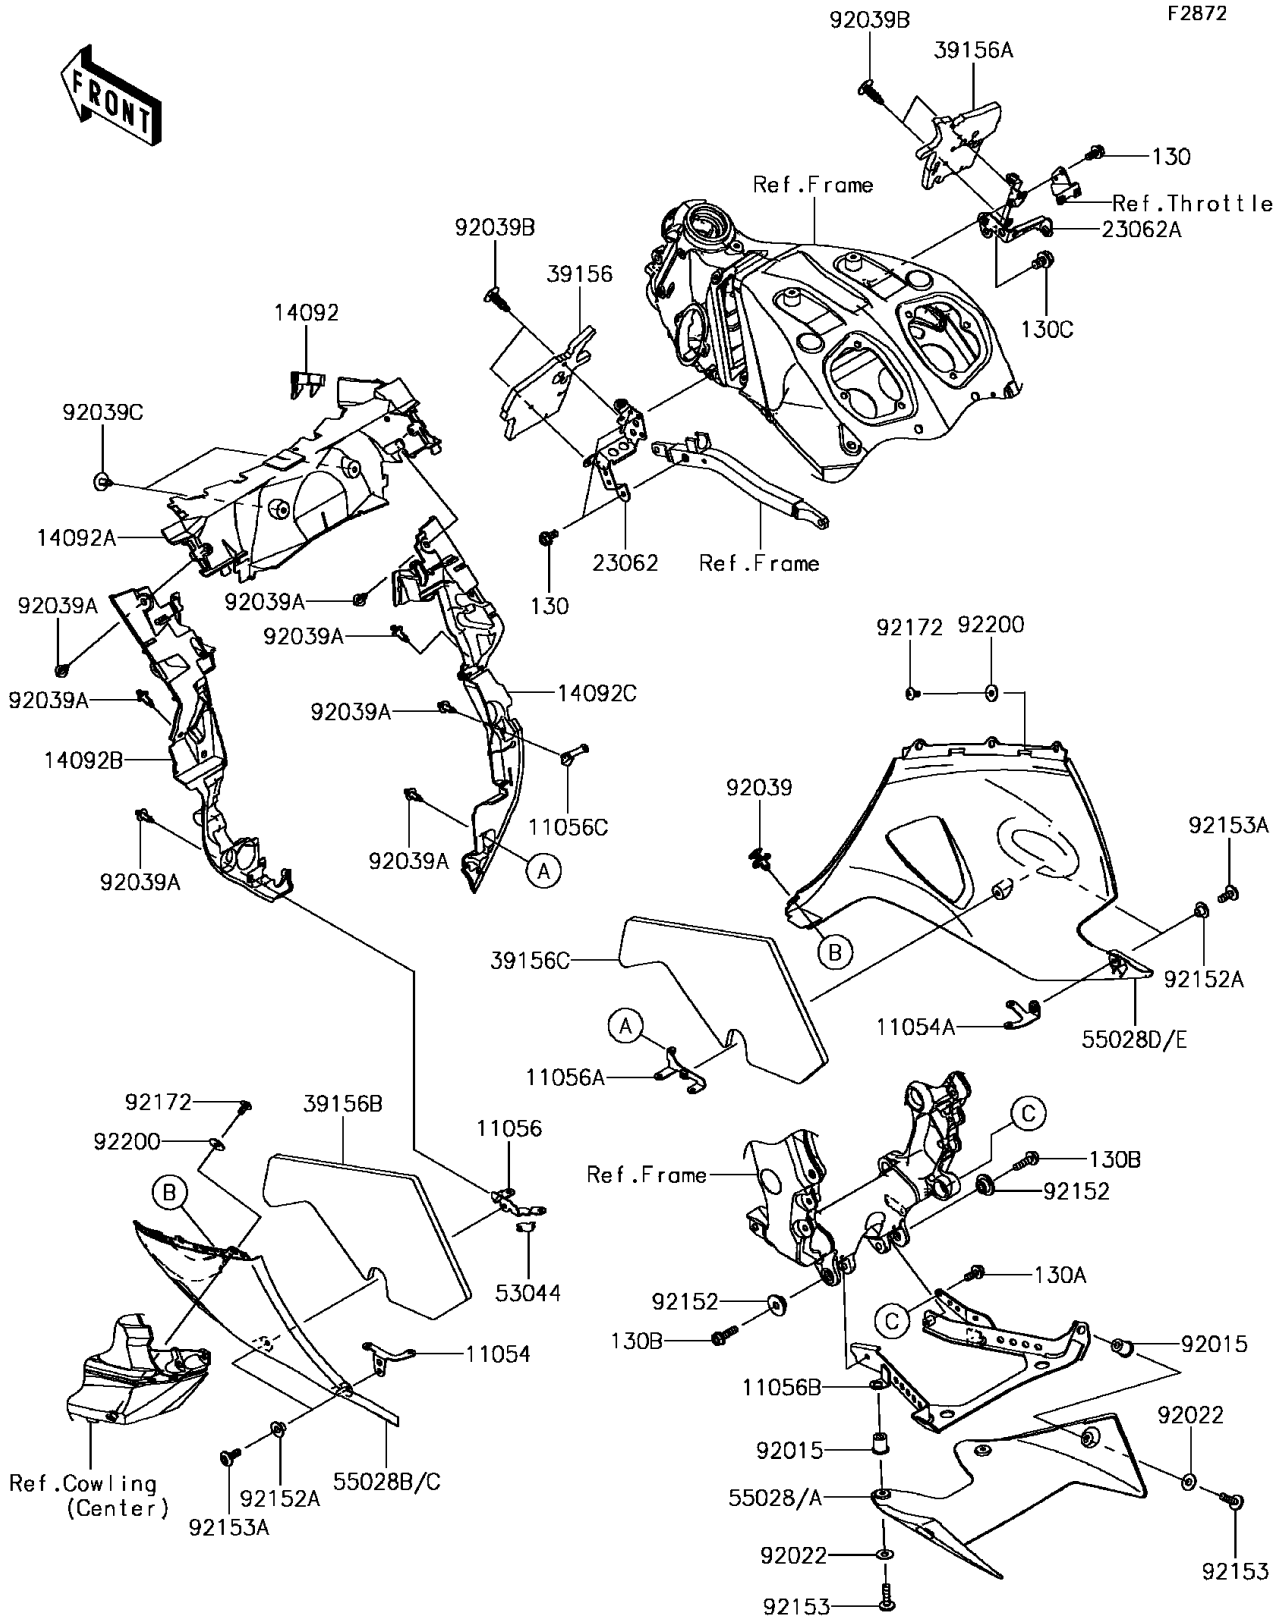

2017 Ninja ZX-14R ABS PARTS DIAGRAM

Cowling Lower

2017 Ninja ZX-14R ABS PARTS LIST

Cowling Lowers

ITEM NAME	PART NUMBER	QUANTITY
BRACKET,LWR COWLING,RR,LH (Ref # 11054)	11054-0562	1
BRACKET,LWR COWLING,RR,RH (Ref # 11054A)	11054-0563	1
BRACKET,LWR COWLING,FR,LH (Ref # 11056)	11056-1097	1
BRACKET,LWR COWLING,FR,RH (Ref # 11056A)	11056-1098	1
BRACKET,LWR COWLING (Ref # 11056B)	11056-1336	1
BRACKET,HEAT GUARD,RH (Ref # 11056C)	11056-1370	1
BOLT-FLANGED,6X12 (Ref # 130)	130BA0612	3
BOLT-FLANGED,6X14 (Ref # 130A)	130BA0614	1
BOLT-FLANGED,6X22 (Ref # 130B)	130BA0622	2
BOLT-FLANGED,8X12 (Ref # 130C)	130BA0812	1
COVER,RADIATOR CAP (Ref # 14092)	14092-0136	1
COVER,HEAT GUARD,FR (Ref # 14092A)	14092-0830	1
COVER,HEAT GUARD,LH (Ref # 14092B)	14092-0994	1
COVER,HEAT GUARD,RH (Ref # 14092C)	14092-0995	1
BRACKET-COMP,LH (Ref # 23062)	23062-0716	1
BRACKET-COMP,RH (Ref # 23062A)	23062-0717	1
PAD,TANK SIDE,LH (Ref # 39156)	39156-0739	1
PAD,TANK SIDE,RH (Ref # 39156A)	39156-0779	1
PAD,LWR COWLING,LH (Ref # 39156B)	39156-0788	1
PAD,LWR COWLING,RH (Ref # 39156C)	39156-0789	1
TRIM,L=22 (Ref # 53044)	53044-0031	1
COWLING,LWR,RR,F.S.BLACK (Ref # 55028)	55028-0063-18T	1
COWLING,LWR,LH,F.S.BLACK (Ref # 55028B)	55028-0473-18T	1
COWLING,LWR,RH,F.S.BLACK (Ref # 55028D)	55028-0474-18T	1
NUT (Ref # 92015)	92015-1700	4
WASHER,6.5X16X1 (Ref # 92022)	92022-1143	4
RIVET,HOLE 8MM (Ref # 92039)	92039-0014	1
RIVET (Ref # 92039A)	92039-0051	7
RIVET (Ref # 92039B)	92039-0090	4

2017 Ninja ZX-14R ABS PARTS LIST

Cowling Lowers

ITEM NAME	PART NUMBER	QUANTITY
RIVET (Ref # 92039C)	92039-1289	2
COLLAR (Ref # 92152)	92152-0378	2
COLLAR,6.3X8.3X7.6 (Ref # 92152A)	92152-2133	4
BOLT,SOCKET,6X23 (Ref # 92153)	92153-1267	4
BOLT,SOCKET,6X16 (Ref # 92153A)	92153-1526	4
SCREW,TAPPING,5X10 (Ref # 92172)	92172-0262	2
WASHER (Ref # 92200)	92200-0288	2