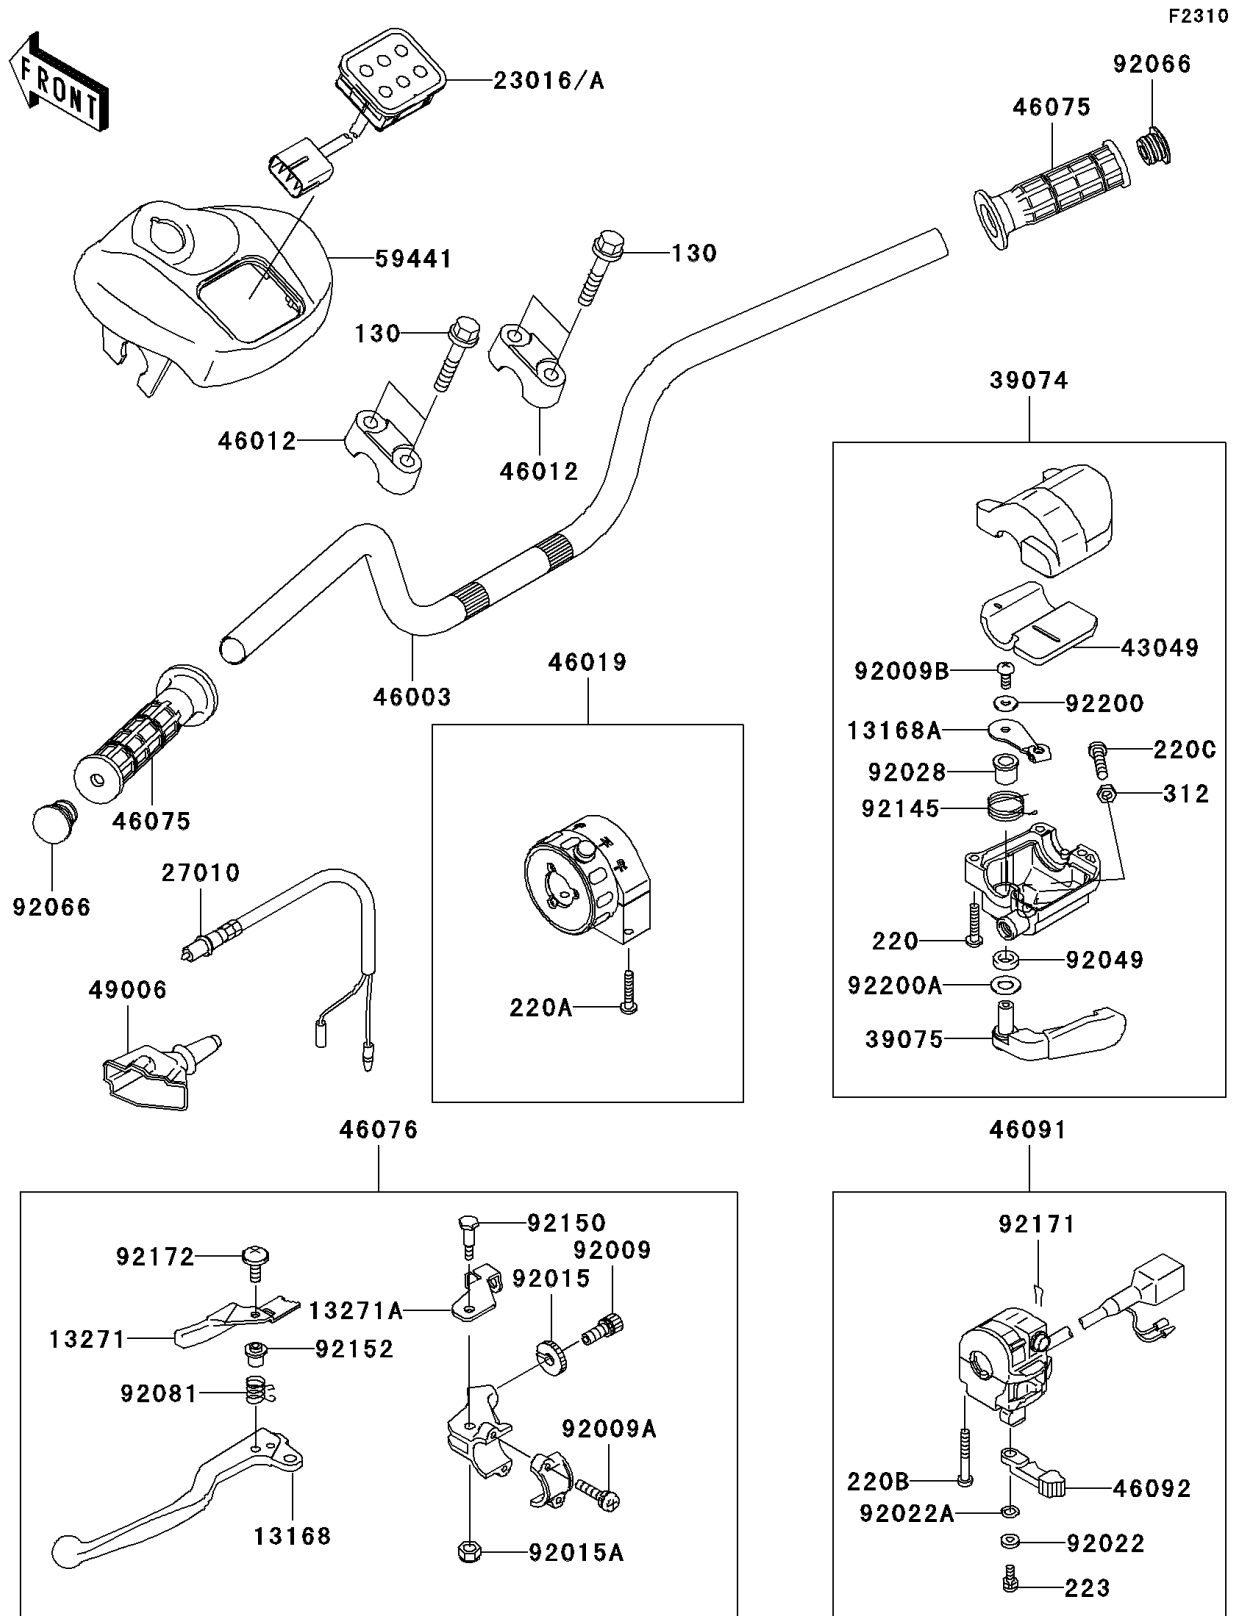

2005 KFX700 PARTS DIAGRAM

Handlebar

2005 KFX700 PARTS LIST

Handlebar

ITEM NAME	PART NUMBER	QUANTITY
LEVER,LH (Ref # 13168)	13168-0002	1
LEVER (Ref # 13168A)	13168-1715	1
PLATE,LEVER LOCK (Ref # 13271)	13271-0011	1
PLATE,LOCK (Ref # 13271A)	13271-1259	1
LAMP-ASSY (Ref # 23016A)	23016-0002	1
SWITCH,BRAKE (Ref # 27010)	27010-1294	1
LEVER-ASSY-THROTTLE (Ref # 39074)	39074-0001	1
LEVER-THROTTLE (Ref # 39075)	39075-1062	1
PACKING (Ref # 43049)	43049-1088	1
HANDLE,G.GRAY (Ref # 46003)	46003-0001-HN	1
HOLDER-HANDLE (Ref # 46012)	46012-1168	2
GRIP-ASSY,SHIFT CONTROL (Ref # 46019)	46019-1122	1
GRIP (Ref # 46075)	46075-1210	2
LEVER-ASSY-GRIP,LH (Ref # 46076)	46076-1258	1
HOUSING-ASSY-CONTROL,LH (Ref # 46091)	46091-1848	1
LEVER-GRIP,CHOKE (Ref # 46092)	46092-1217	1
BOOT (Ref # 49006)	49006-1261	1
COVER-HANDLE,BLACK (Ref # 59441)	59441-1173-6D	1
SCREW,CABLE ADJUST,8MM (Ref # 92009)	92009-1435	1
SCREW,6X20 (Ref # 92009A)	92009-1841	2
SCREW (Ref # 92009B)	92009-1959	1
NUT,CABLE ADJUST LOCK,8MM (Ref # 92015)	92015-1596	1
NUT (Ref # 92015A)	92015-1829	1
WASHER,5MM (Ref # 92022)	92022-1837	1
WASHER,WAVE,5MM (Ref # 92022A)	92022-1838	1
BUSHING (Ref # 92028)	92028-1986	1
SEAL-OIL (Ref # 92049)	92049-1578	1
PLUG (Ref # 92066)	92066-1550	2
SPRING,LOCK RETURN (Ref # 92081)	92081-1358	1

2005 KFX700 PARTS LIST

Handlebar

ITEM NAME	PART NUMBER	QUANTITY
SPRING (Ref # 92145)	92145-1392	1
BOLT (Ref # 92150)	92150-1420	1
COLLAR (Ref # 92152)	92152-1176	1
CLAMP,CLIP (Ref # 92171)	92171-1095	1
SCREW,5X20 (Ref # 92172)	92172-0078	1
WASHER (Ref # 92200)	92200-1558	1
WASHER (Ref # 92200A)	92200-1559	1
BOLT-FLANGED (Ref # 130)	130P0860	4
SCREW-PAN-CROS (Ref # 220)	220C0520	3
SCREW-PAN-CROS (Ref # 220A)	220C0525	2
SCREW-PAN-CROS (Ref # 220B)	220C0535	2
SCREW-PAN-CROS,6X25,BLACK (Ref # 220C)	220C0625	1
SCREW-PAN-WS-CROS (Ref # 223)	223C0512	1
NUT-HEX,6MM,BLACK (Ref # 312)	312C0600	1