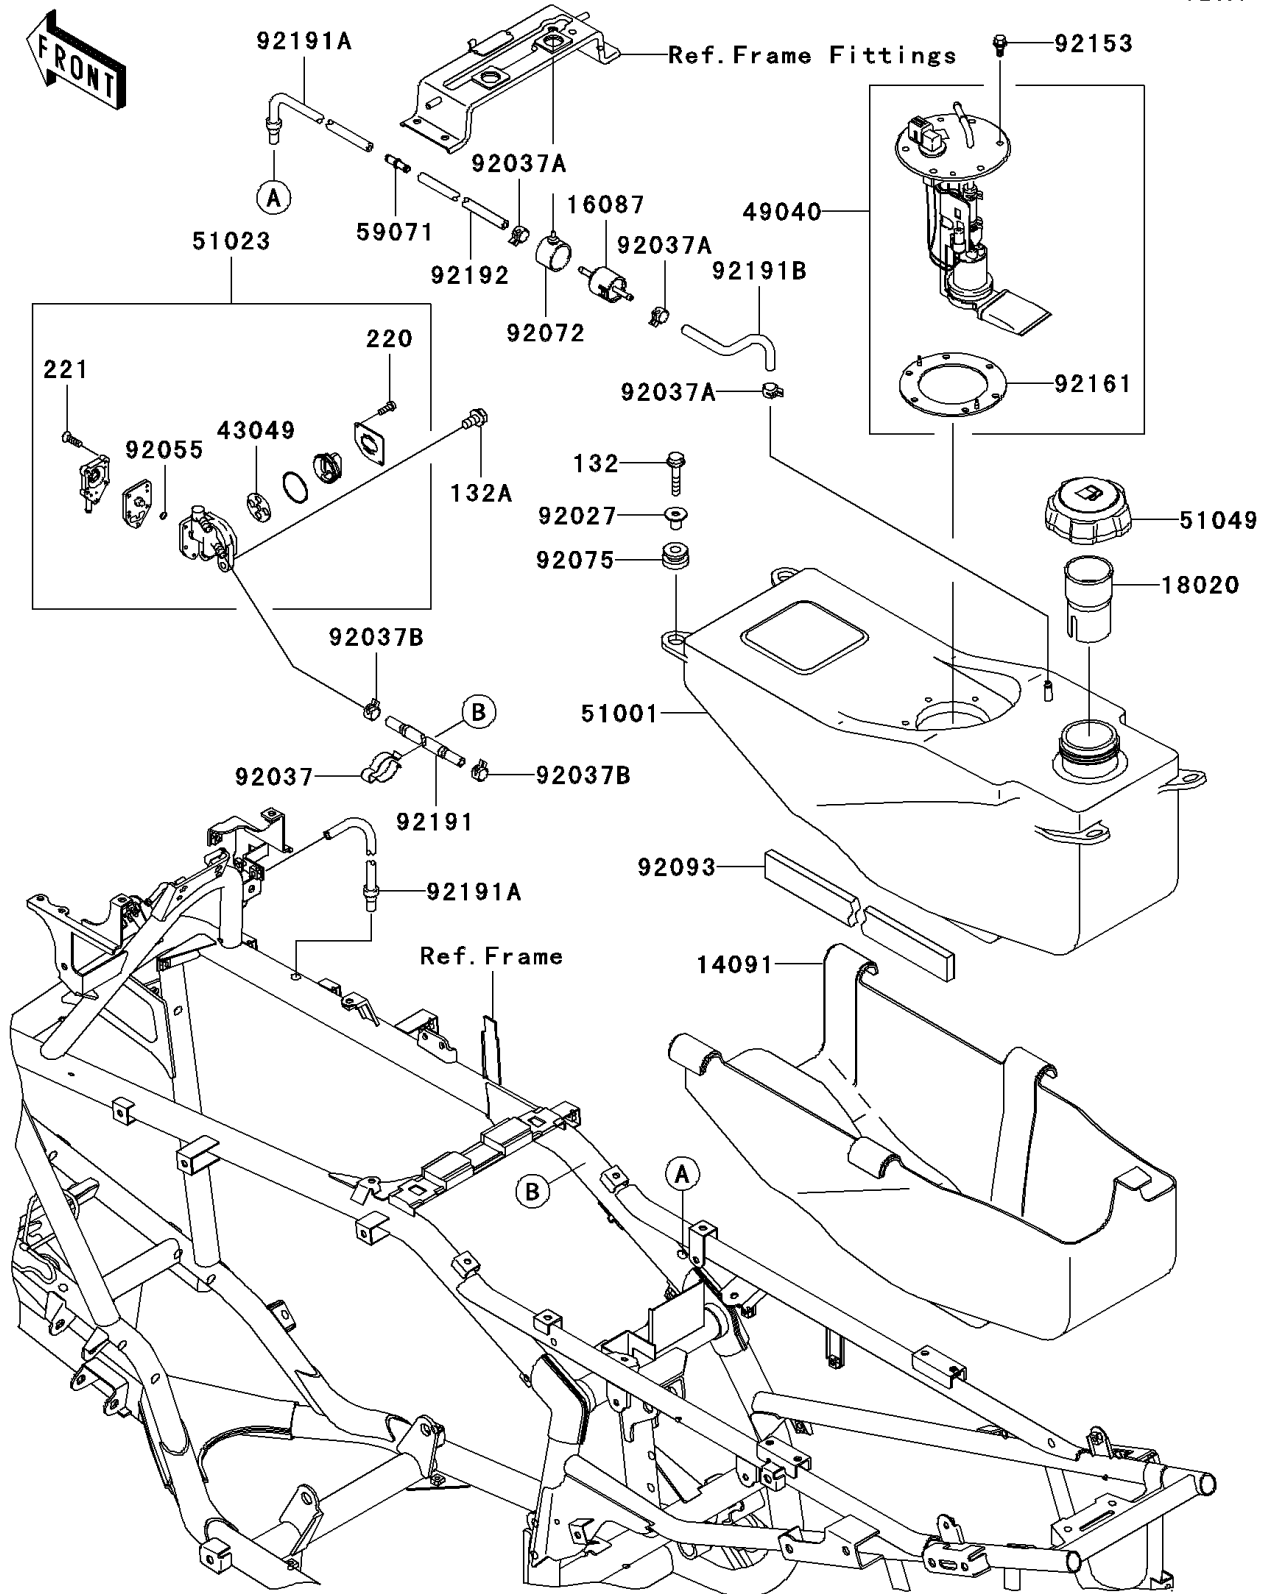

# 2005 KFX700 PARTS DIAGRAM

Fuel Tank

F2410

## 2005 KFX700 PARTS LIST

### Fuel Tank

ITEM NAME	PART NUMBER	QUANTITY
BOLT-FLANGED-SMALL (Ref # 132)	132G0630	4
BOLT-FLANGED-SMALL (Ref # 132A)	132J0612	2
SCREW-PAN-CROS (Ref # 220)	220B0308	2
SCREW-CSK-CROS,4X14 (Ref # 221)	221B0414	5
COVER,FUEL TANK (Ref # 14091)	14091-1513	1
VALVE-CHECK (Ref # 16087)	16087-1054	1
BAFFLE (Ref # 18020)	18020-1307	1
PACKING (Ref # 43049)	43049-1103	1
PUMP-FUEL (Ref # 49040)	49040-1080	1
TANK-COMP-FUEL (Ref # 51001)	51001-0013	1
TAP-ASSY,FUEL (Ref # 51023)	51023-1406	1
CAP-TANK,FUEL (Ref # 51049)	51049-1128	1
JOINT (Ref # 59071)	59071-3717	1
COLLAR,L=16.1 (Ref # 92027)	92027-1847	4
CLAMP (Ref # 92037)	92037-093	1
CLAMP,TUBE (Ref # 92037A)	92037-1461	3
CLAMP,TUBE (Ref # 92037B)	92037-1505	2
RING-O (Ref # 92055)	92055-1664	1
BAND (Ref # 92072)	92072-1438	1
DAMPER (Ref # 92075)	92075-1787	4
SEAL (Ref # 92093)	92093-0007	1
BOLT,FLANGED,5MM (Ref # 92153)	92153-0361	6
DAMPER,FUEL PUMP (Ref # 92161)	92161-0027	1
TUBE,5.3X10.5X850 (Ref # 92191)	92191-0034	1
TUBE,TANK BREATHER (Ref # 92191A)	92191-1666	2
TUBE,CHECK VALVE-TANK (Ref # 92191B)	92191-1773	1
TUBE,JOINT-CHECK VALVE (Ref # 92192)	92192-0020	1