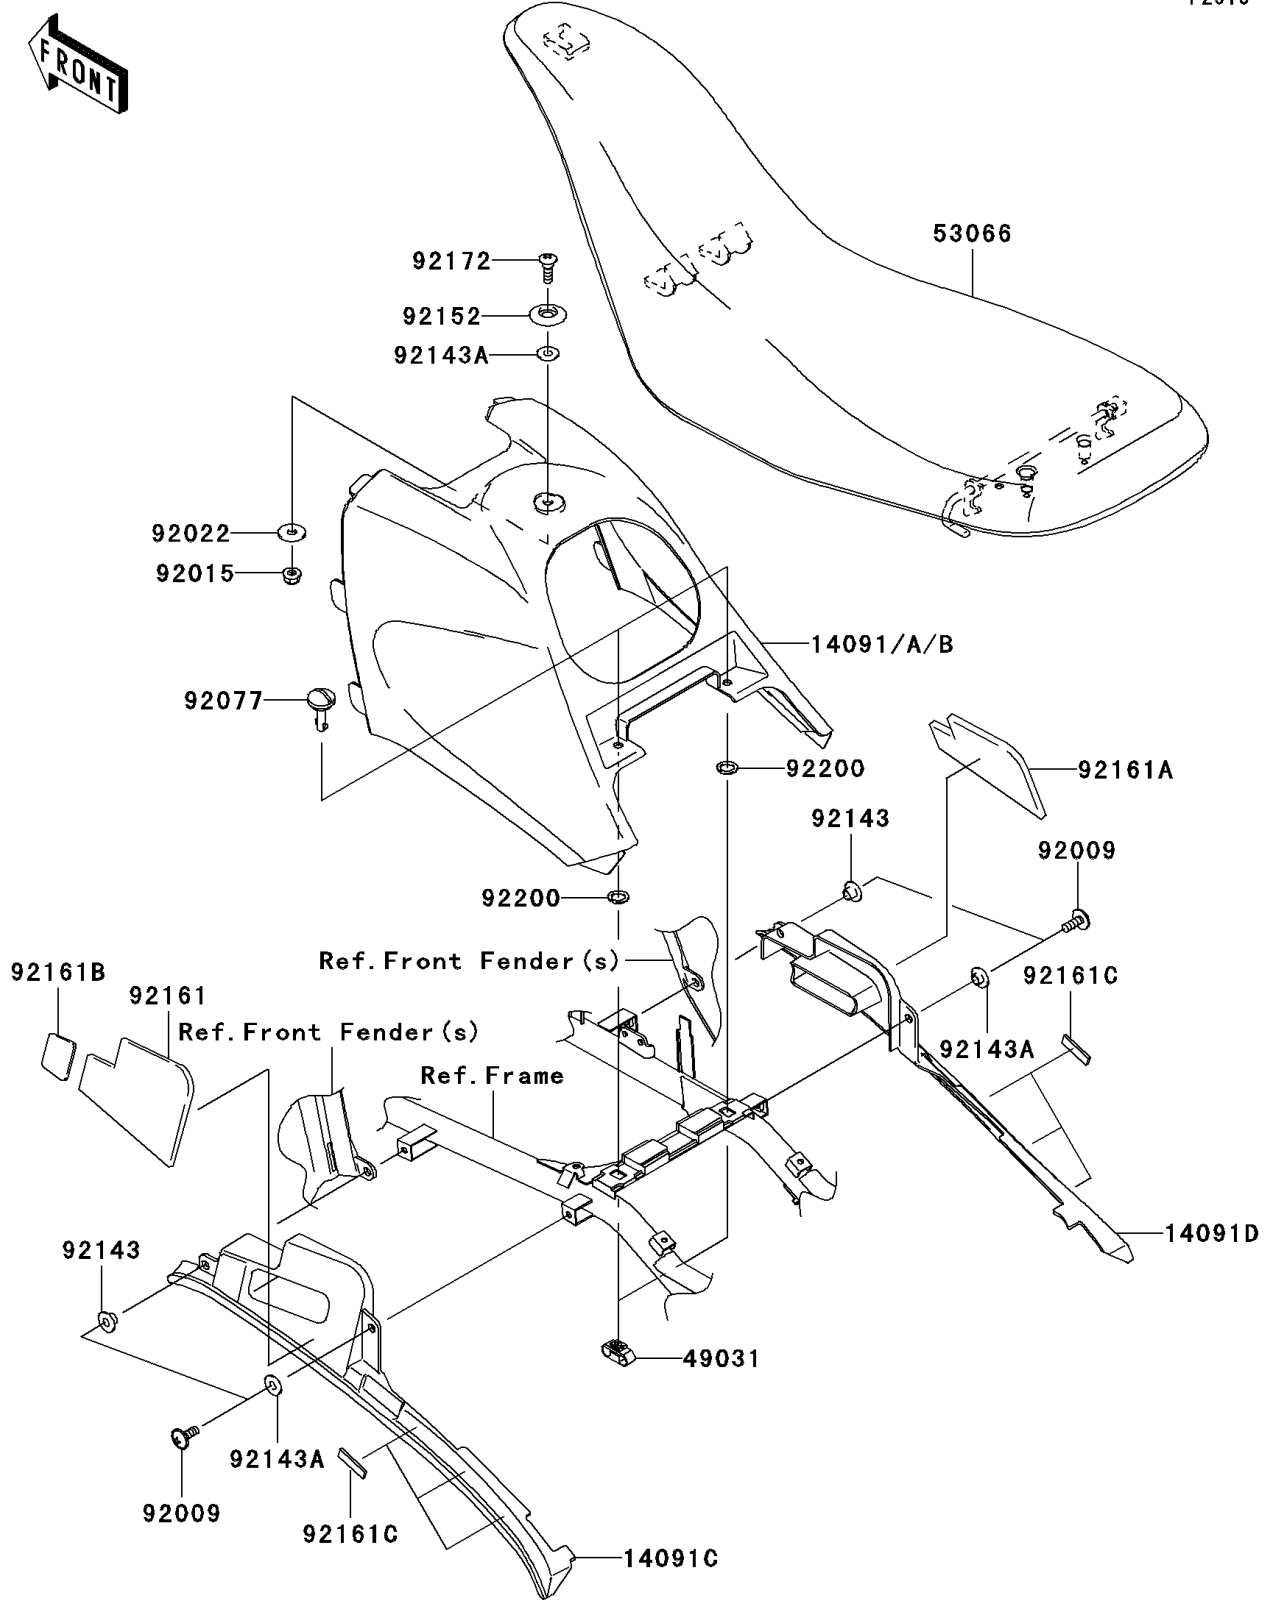

2005 KFX700 PARTS DIAGRAM

Seat

F2510

2005 KFX700 PARTS LIST

Seat

ITEM NAME	PART NUMBER	QUANTITY
COVER,AIR CLEANER,B.ORANGE (Ref # 14091)	14091-0075-268	1
COVER,AIR CLEANER,L.GREEN (Ref # 14091A)	14091-0075-290	1
COVER,SIDE,LH,F.BLACK (Ref # 14091C)	14091-0089-6Z	1
COVER,SIDE,RH,F.BLACK (Ref # 14091D)	14091-0090-6Z	1
LATCH (Ref # 49031)	49031-1060	2
SEAT-ASSY,BLACK (Ref # 53066)	53066-0003-MA	1
SCREW,6X16 (Ref # 92009)	92009-1621	4
NUT,LOCK,FLANGED,6MM (Ref # 92015)	92015-1603	1
WASHER,6.5X20X1.6 (Ref # 92022)	92022-125	1
KNOB (Ref # 92077)	92077-1129	2
COLLAR (Ref # 92143)	92143-1057	2
COLLAR (Ref # 92143A)	92143-1087	3
COLLAR (Ref # 92152)	92152-1346	1
DAMPER,SIDE COVER,LH (Ref # 92161)	92161-0059	1
DAMPER,SIDE COVER,RH (Ref # 92161A)	92161-0060	1
DAMPER,SIDE COVER (Ref # 92161B)	92161-0061	2
DAMPER (Ref # 92161C)	92161-0090	6
SCREW,6X19.5 (Ref # 92172)	92172-0062	1
WASHER (Ref # 92200)	92200-1578	2