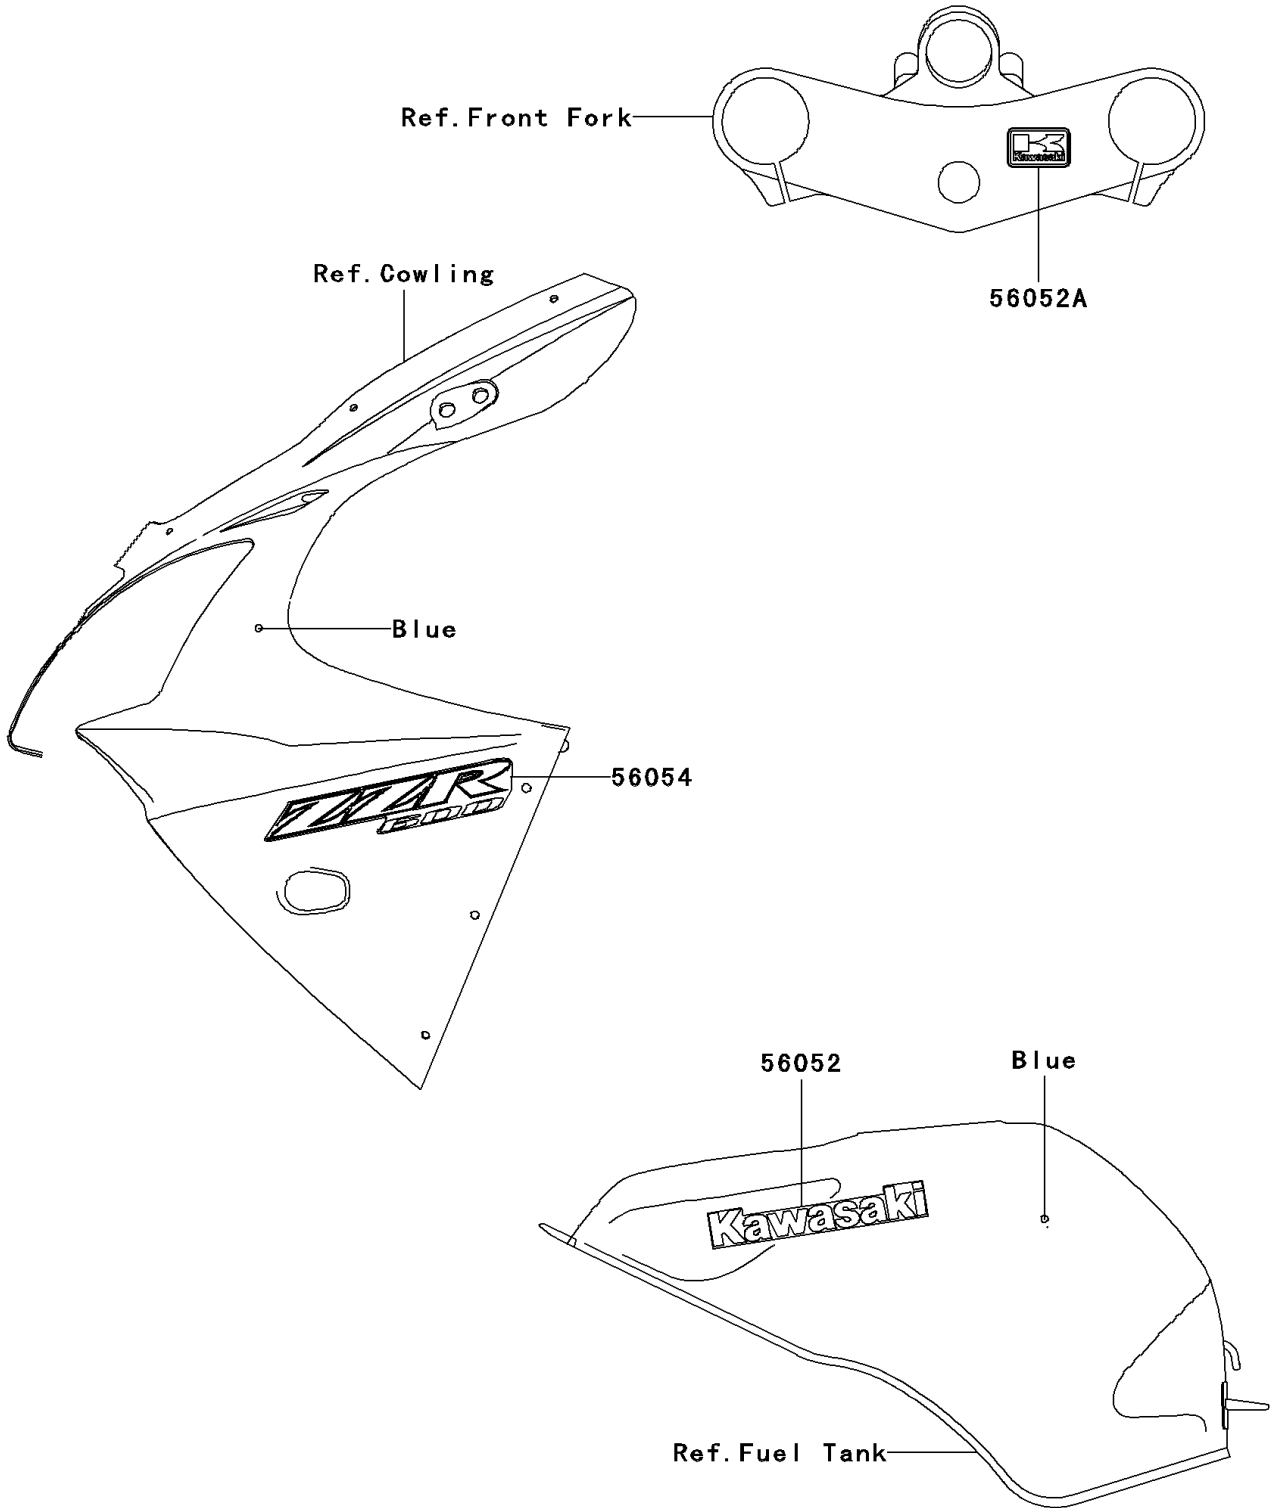

2008 ZZR® 600 PARTS DIAGRAM

Decals(Blue)(J8F)

F2861C

2008 ZZR® 600 PARTS LIST

Decals(Blue)(J8F)

ITEM NAME	PART NUMBER	QUANTITY
MARK,FUEL TANK,KAWASAKI (Ref # 56052)	56052-0526	2
MARK,K.KAWASAKI (Ref # 56052A)	56052-1202	1
MARK,UPP COWLING,ZZR600 (Ref # 56054)	56054-0097	2