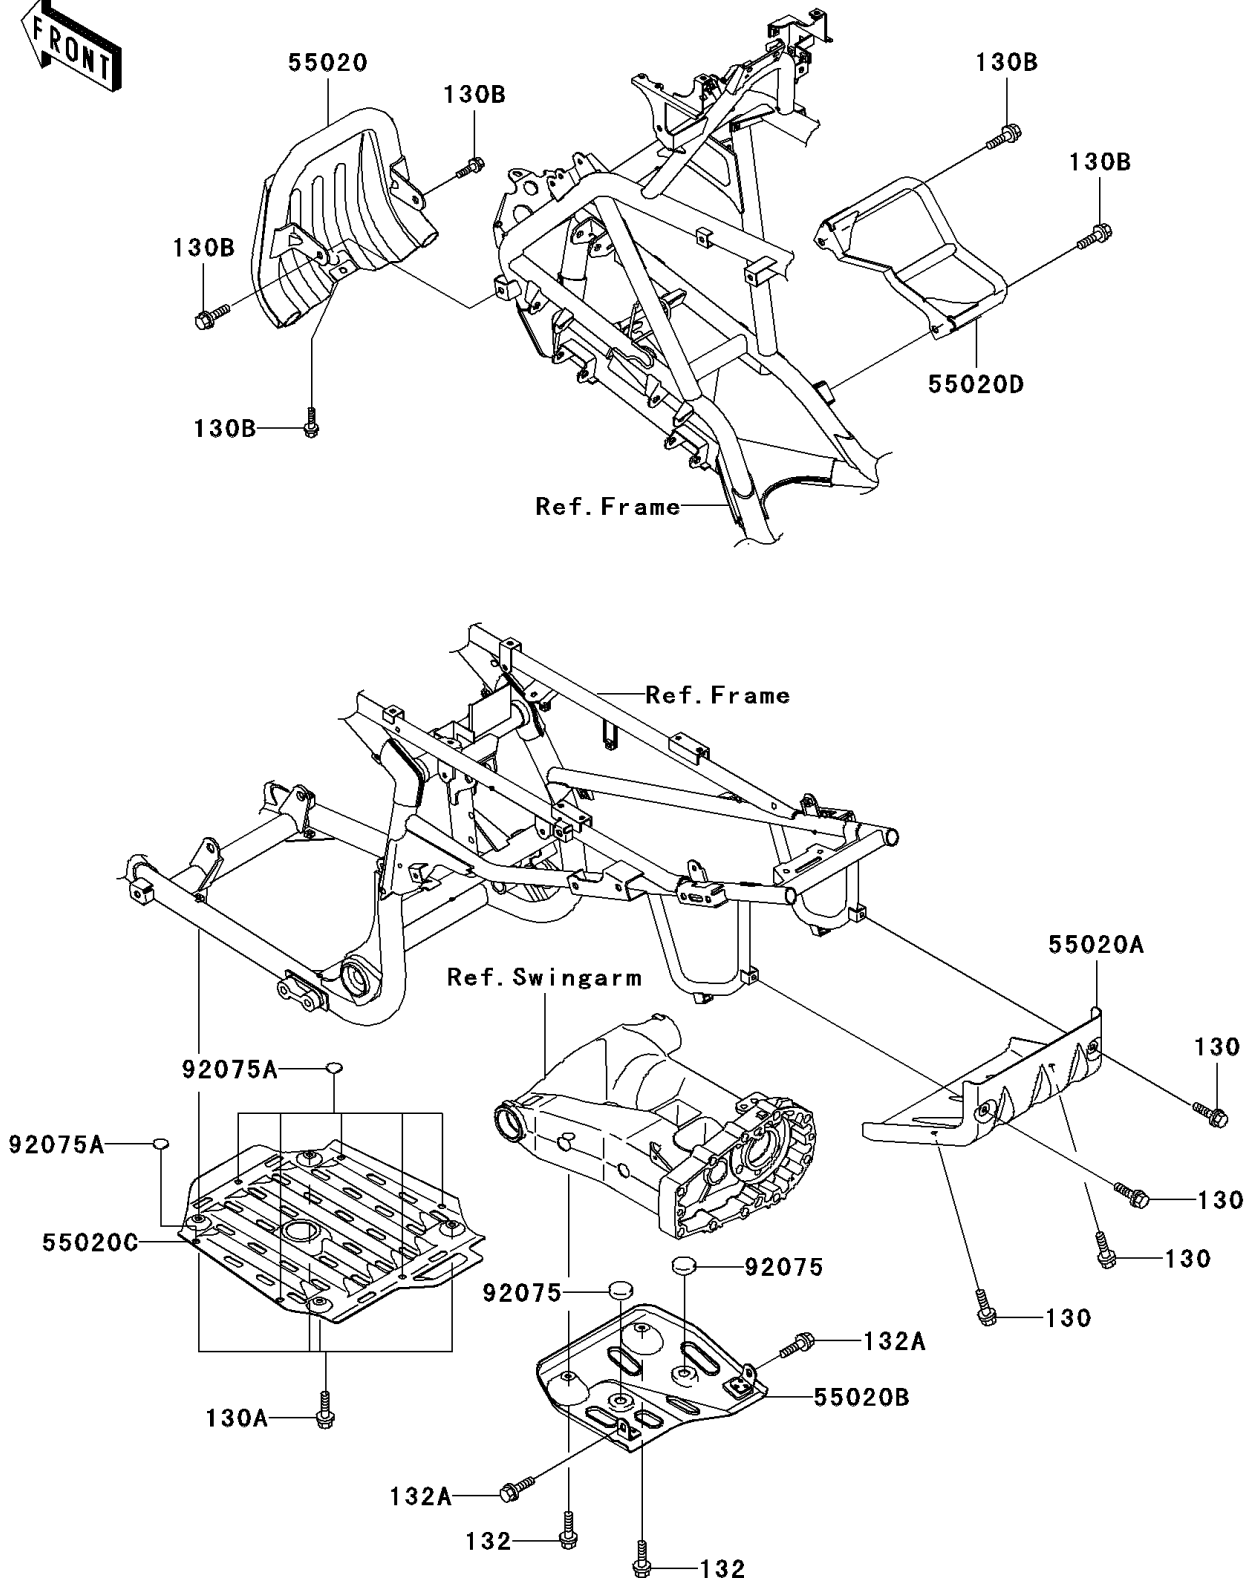

2004 KFX700 V Force PARTS DIAGRAM

Guard(s)

F2680

2004 KFX700 V Force PARTS LIST

Guard(s)

ITEM NAME	PART NUMBER	QUANTITY
BOLT-FLANGED (Ref # 130)	130J0610	4
BOLT-FLANGED (Ref # 130A)	130J0612	4
BOLT-FLANGED,8X14 (Ref # 130B)	130J0814	5
BOLT-FLANGED-SMALL (Ref # 132)	132J0612	2
BOLT-FLANGED-SMALL,8X16 (Ref # 132A)	132J0816	2
GUARD,FR,G.GRAY (Ref # 55020)	55020-0010-HN	1
GUARD,FUEL TANK (Ref # 55020A)	55020-0011	1
GUARD,SWING ARM (Ref # 55020B)	55020-0032	1
GUARD,ENGINE (Ref # 55020C)	55020-1802	1
GUARD,BELT CONVERTER,G.GRAY (Ref # 55020D)	55020-1810-HN	1
DAMPER (Ref # 92075)	92075-157	2
DAMPER,RUBBER (Ref # 92075A)	92075-261	6