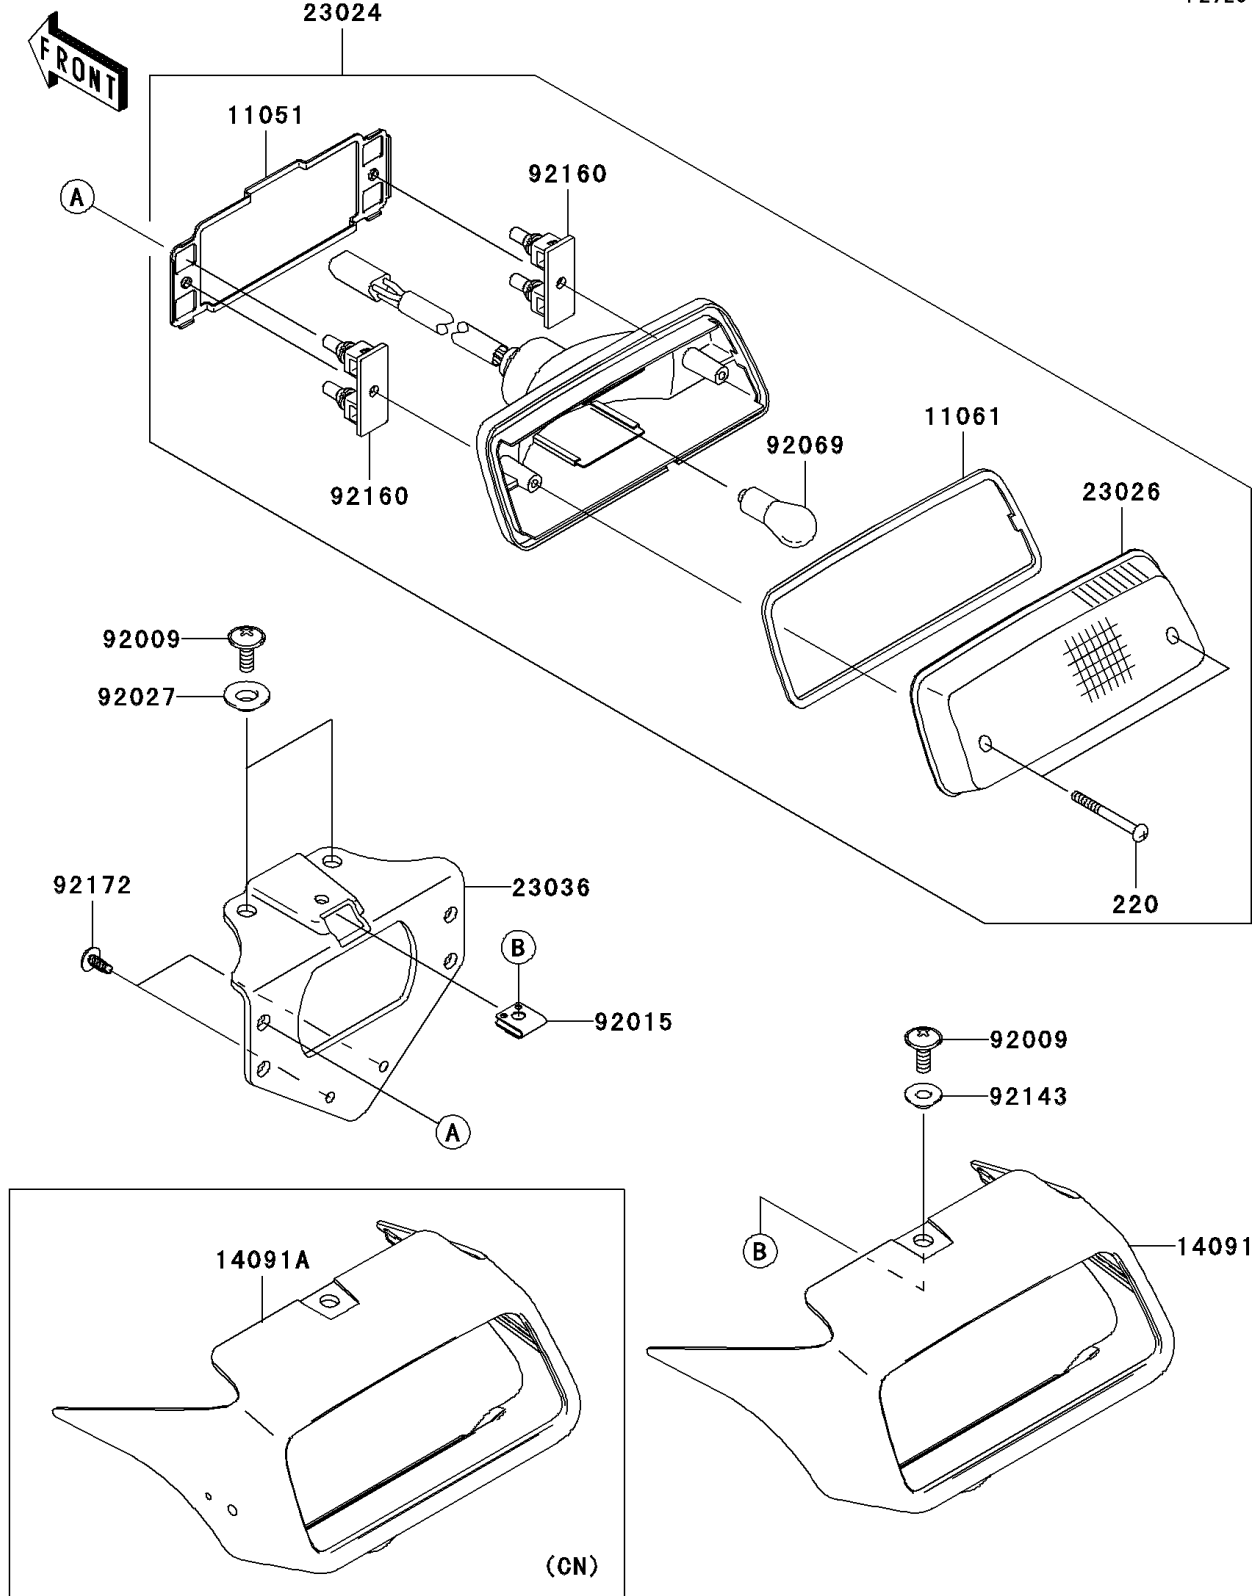

2004 KFX700 V Force PARTS DIAGRAM

Taillight(s)

F2720

2004 KFX700 V Force PARTS LIST

Taillight(s)

ITEM NAME	PART NUMBER	QUANTITY
SCREW-PAN-CROS (Ref # 220)	220B0440	2
BRACKET,TAIL LAMP (Ref # 11051)	11051-1870	1
GASKET,TAIL LAMP LENS (Ref # 11061)	11061-0055	1
LAMP-ASSY-TAIL (Ref # 23024)	23024-1130	1
LENS,TAIL LAMP (Ref # 23026)	23026-1230	1
BRACKET-TAIL LAMP (Ref # 23036)	23036-0001	1
SCREW,6X16 (Ref # 92009)	92009-1621	3
NUT,CLAMP,6MM (Ref # 92015)	92015-1678	1
COLLAR,L=4.7 (Ref # 92027)	92027-1964	2
BULB,12V 21/5W (Ref # 92069)	92069-063	1
COLLAR (Ref # 92143)	92143-1087	1
DAMPER,TAIL LAMP (Ref # 92160)	92160-1053	2
SCREW,TAPPING,5X10 (Ref # 92172)	92172-1061	2
COVER,TAIL LAMP,F.BLACK (Ref # 14091)	14091-0095-6Z	1
COVER,TAIL LAMP,F.BLACK (Ref # 14091A)	14091-0113-6Z	1