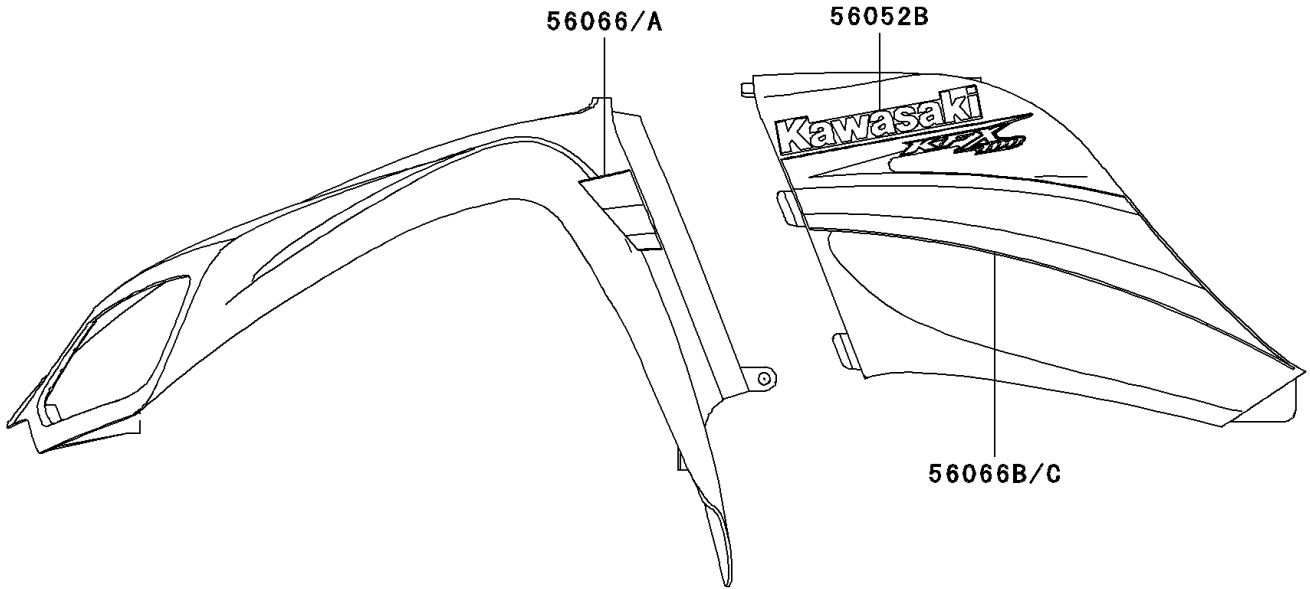

2005 KFX700 PARTS DIAGRAM

Decals(Orange)(KSV700-A2)

F2861B

2005 KFX700 PARTS LIST

Decals(Orange)(KSV700-A2)

ITEM NAME	PART NUMBER	QUANTITY
MARK,KAWASAKI (Ref # 56052)	56052-0060	1
MARK,RECOIL COVER,KAWASAKI (Ref # 56052A)	56052-0061	1
MARK,FUEL TANK COVER,KAWASAKI (Ref # 56052B)	56052-0377	2
PATTERN,FR FENDER,LH (Ref # 56066)	56066-1018	1
PATTERN,FR FENDER,RH (Ref # 56066A)	56066-1019	1
PATTERN,FUEL TANK COVER,LH (Ref # 56066B)	56066-1020	1
PATTERN,FUEL TANK COVER,RH (Ref # 56066C)	56066-1021	1