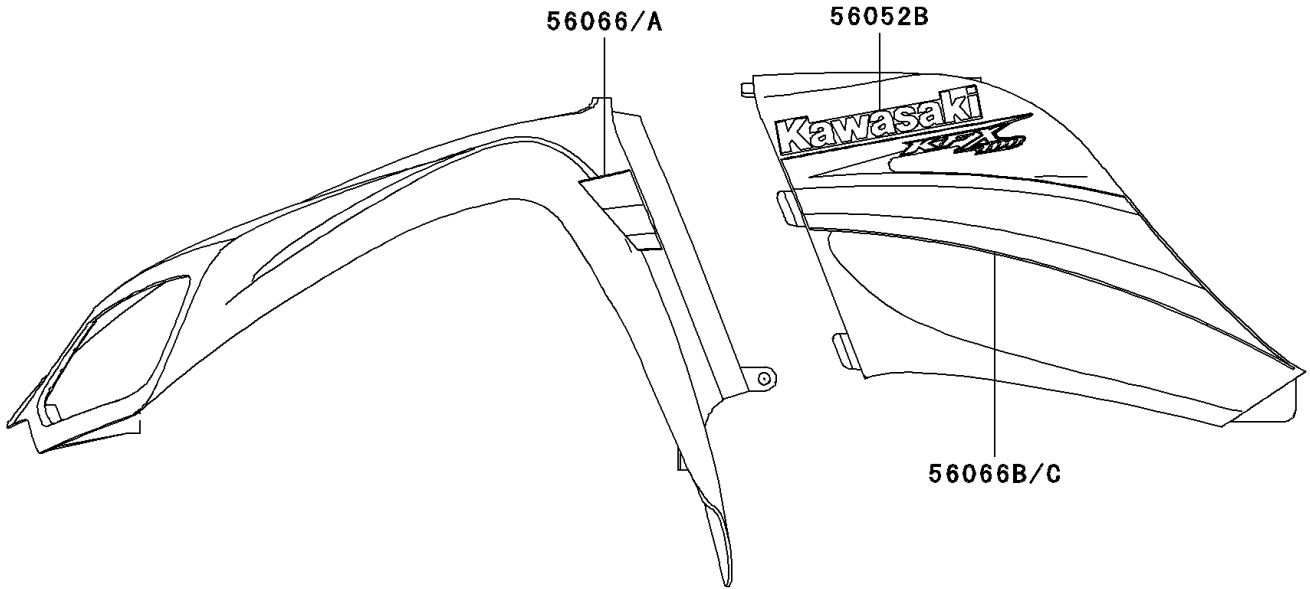

2005 KFX700 PARTS DIAGRAM

Decals(Green)(KSV700-A2)

F2861C

2005 KFX700 PARTS LIST

Decals(Green)(KSV700-A2)

ITEM NAME	PART NUMBER	QUANTITY
MARK,KAWASAKI (Ref # 56052)	56052-0060	1
MARK,RECOIL COVER,KAWASAKI (Ref # 56052A)	56052-0061	1
MARK,FUEL TANK COVER,KAWASAKI (Ref # 56052B)	56052-0376	2
PATTERN,FR FENDER,LH (Ref # 56066)	56066-1014	1
PATTERN,FR FENDER,RH (Ref # 56066A)	56066-1015	1
PATTERN,FUEL TANK COVER,LH (Ref # 56066B)	56066-1016	1
PATTERN,FUEL TANK COVER,RH (Ref # 56066C)	56066-1017	1