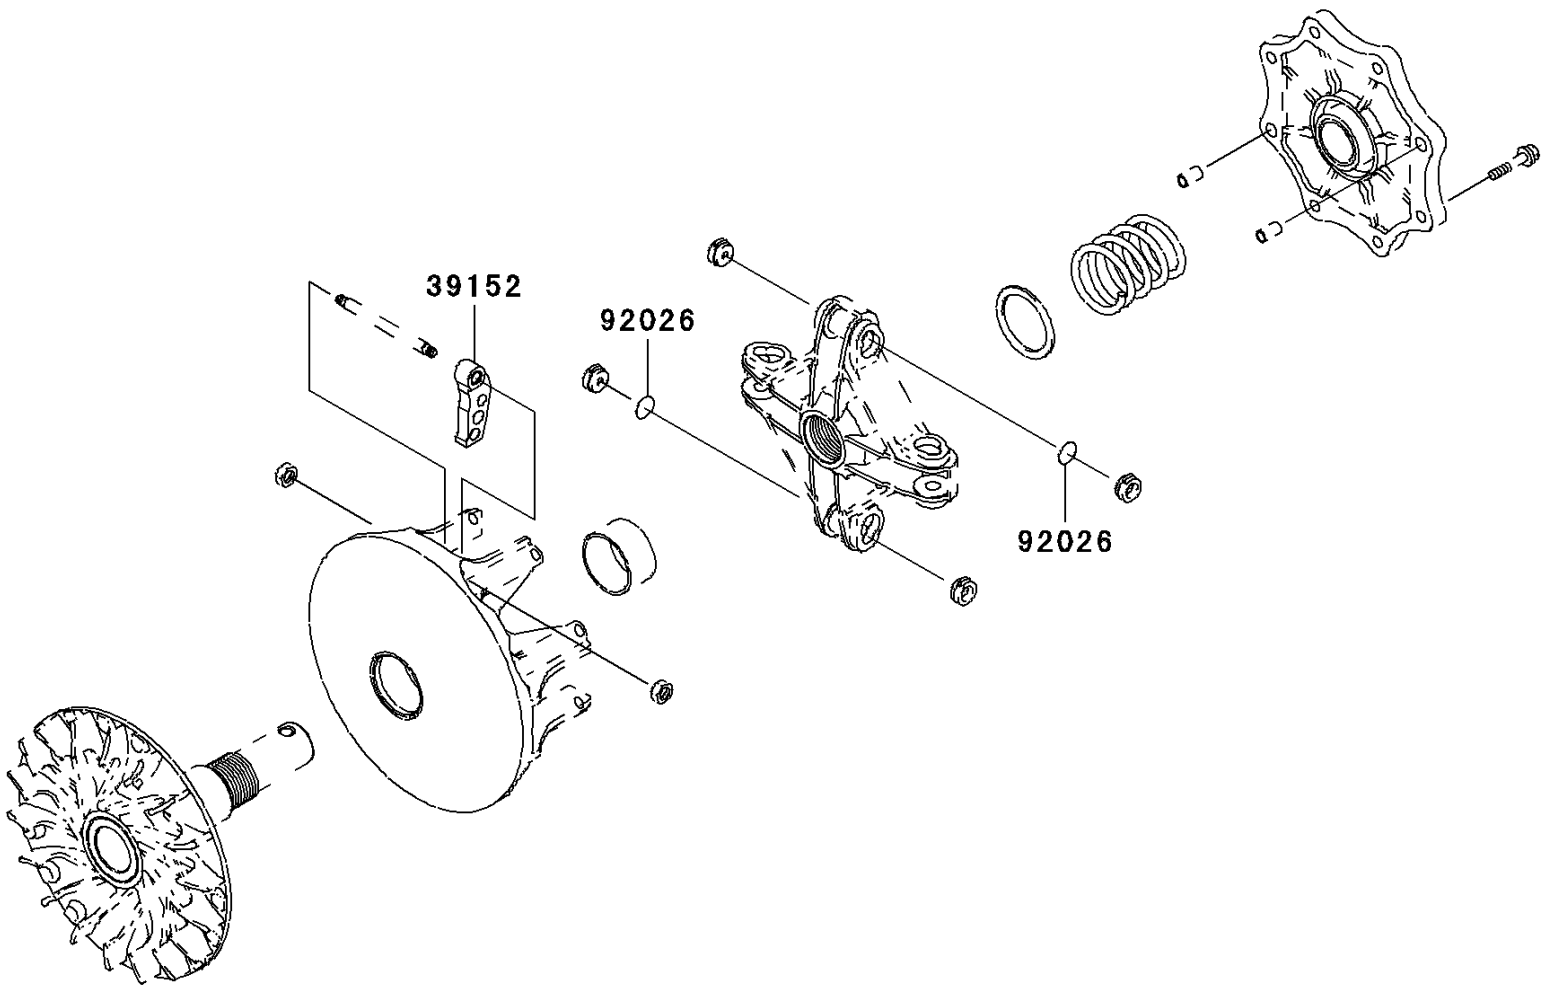

2004 KFX700 V Force PARTS DIAGRAM

Optional Parts

E1391

(Ref. Drive Converter)

2004 KFX700 V Force PARTS LIST

Optional Parts

ITEM NAME	PART NUMBER	QUANTITY
WEIGHT-RAMP,EC-H3 (Ref # 39152)	39152-0004	4
SPACER,T=0.1 (Ref # 92026)	92026-0038	2