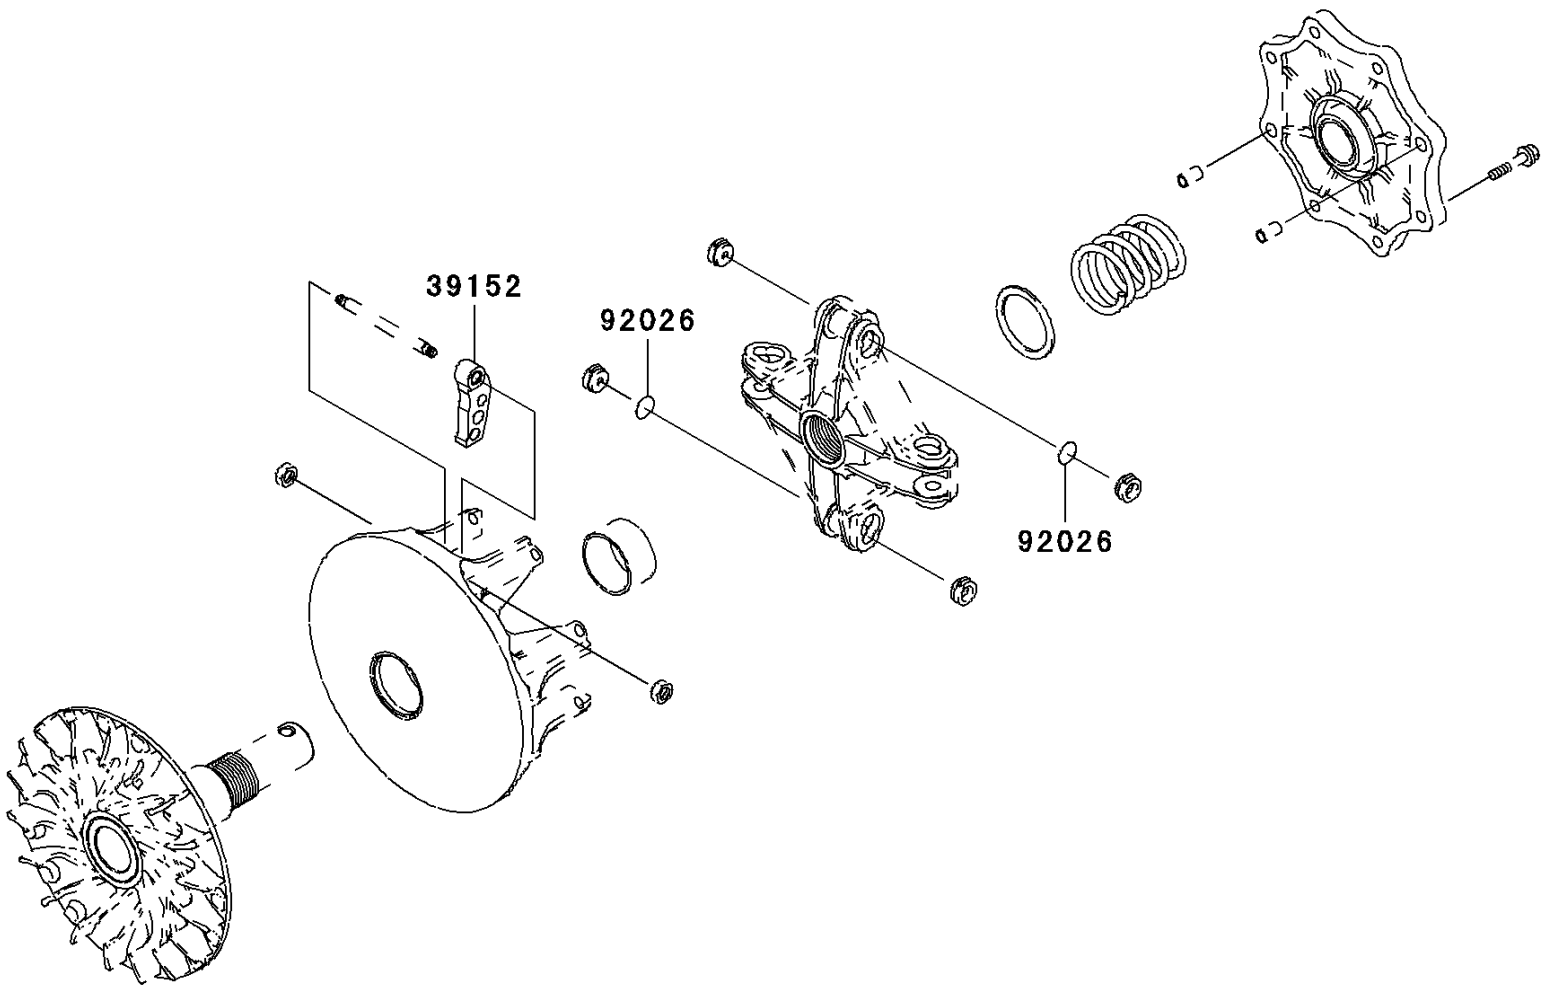

# 2005 KFX700 PARTS DIAGRAM

Optional Parts

E1391

(Ref. Drive Converter)

## 2005 KFX700 PARTS LIST

### Optional Parts

ITEM NAME	PART NUMBER	QUANTITY
WEIGHT-RAMP,EC-H3 (Ref # 39152)	39152-0004	4
SPACER,T=0.1 (Ref # 92026)	92026-0038	2