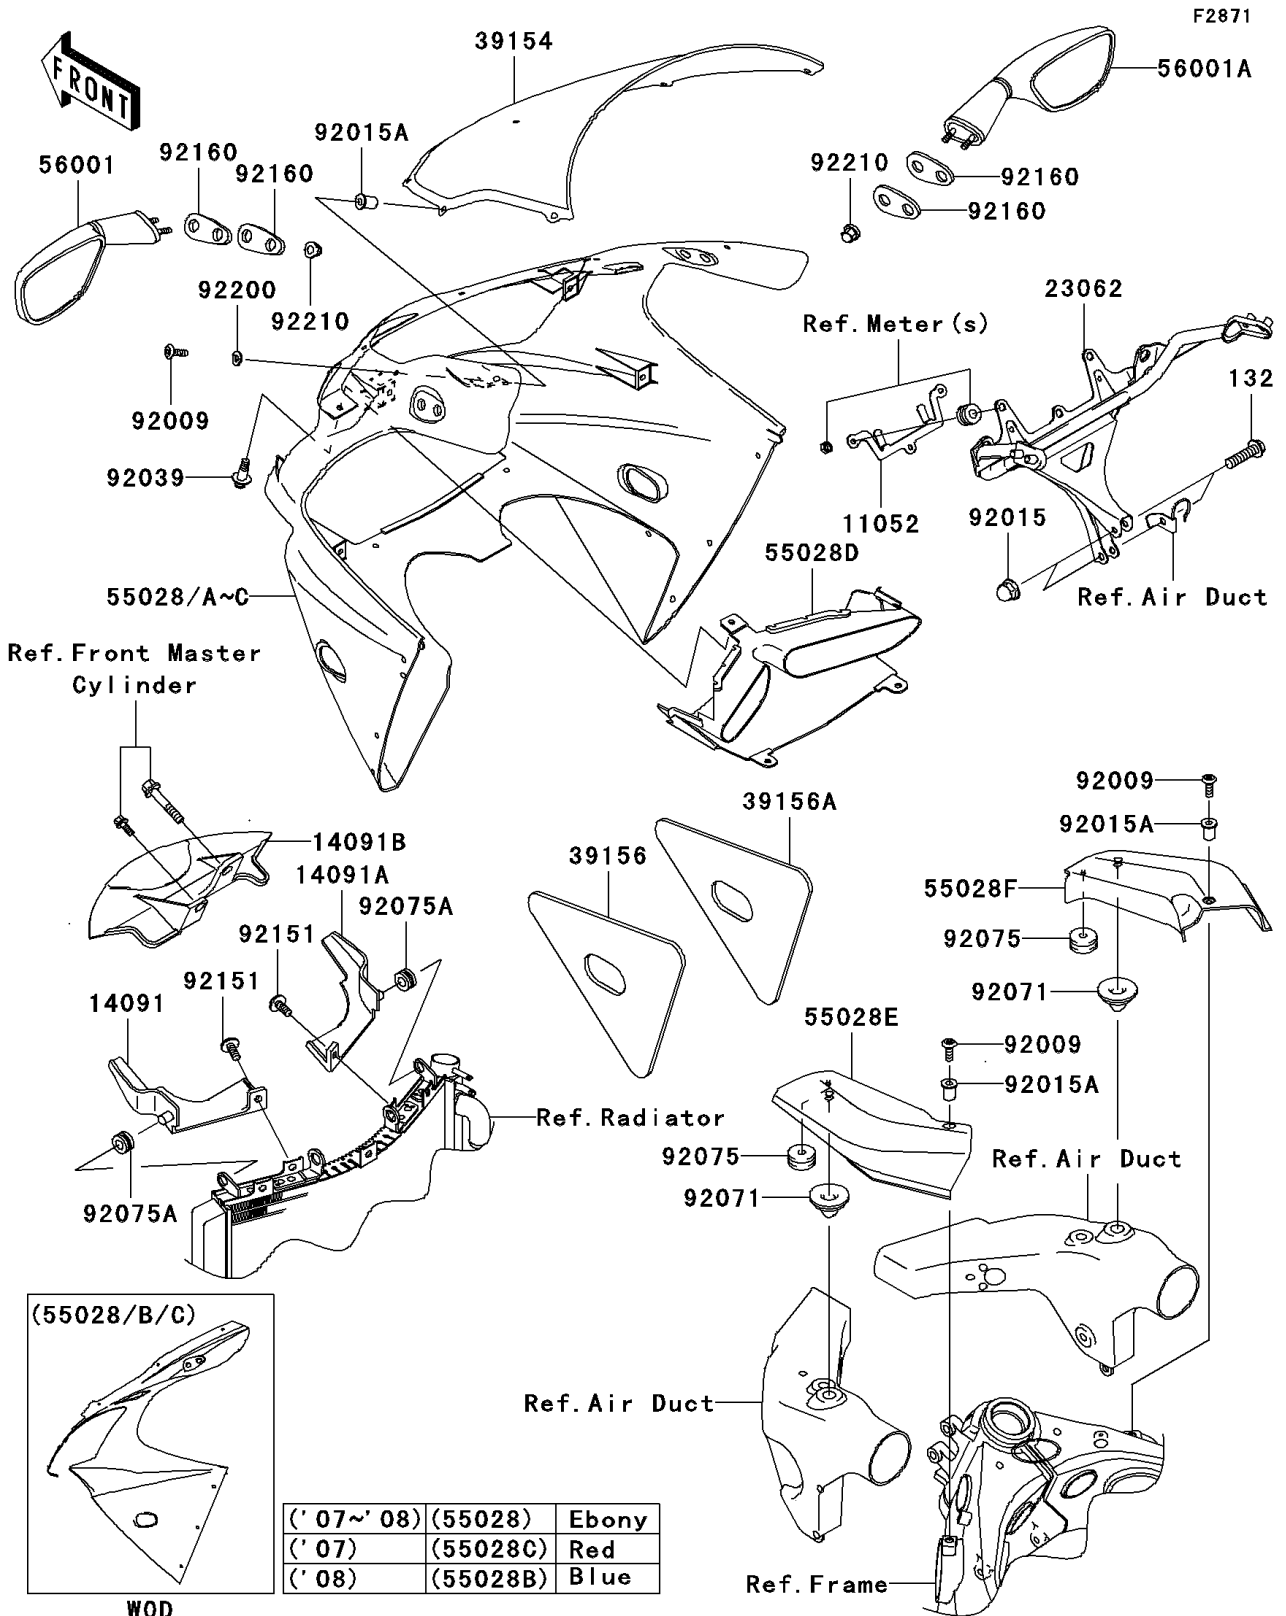

2007 ZZR600 PARTS DIAGRAM

Cowling

2007 ZZR600 PARTS LIST

Cowling

ITEM NAME	PART NUMBER	QUANTITY
BOLT-FLANGED-SMALL,8X30 (Ref # 132)	132J0830	2
BRACKET,HEAD LAMP RELAY (Ref # 11052)	11052-1822	1
COVER,RADIATOR,LH (Ref # 14091)	14091-1170	1
COVER,RADIATOR,RH (Ref # 14091A)	14091-1171	1
COVER,UNDER BRACKET (Ref # 14091B)	14091-1271	1
BRACKET-COMP,METER&MIRROR STAY (Ref # 23062)	23062-1139	1
WINDSHIELD (Ref # 39154)	39154-5017	1
PAD,UPP COWLING,LH (Ref # 39156)	39156-1622	1
PAD,UPP COWLING,RH (Ref # 39156A)	39156-1623	1
COWLING,UPP,EBONY (Ref # 55028)	55028-1390-H8	1
COWLING,DUCT,M.F.C.GRAY (Ref # 55028D)	55028-1391-3L	1
COWLING,INNER,LH (Ref # 55028E)	55028-1394	1
COWLING,INNER,RH (Ref # 55028F)	55028-1395	1
MIRROR-ASSY,LH (Ref # 56001)	56001-1483	1
MIRROR-ASSY,RH (Ref # 56001A)	56001-1484	1
SCREW,5X16 (Ref # 92009)	92009-1909	8
NUT,CAP,8MM,BLACK (Ref # 92015)	92015-1174	2
NUT,WELL,5MM (Ref # 92015A)	92015-1757	8
RIVET (Ref # 92039)	92039-1227	1
GROMMET (Ref # 92071)	92071-1222	2
DAMPER (Ref # 92075)	92075-1067	2
DAMPER (Ref # 92075A)	92075-1912	2
BOLT,SOCKET,6X14 (Ref # 92151)	92151-1654	2
DAMPER,MIRROR (Ref # 92160)	92160-1089	4
WASHER,NYLON,5.3X11.5X0.5 (Ref # 92200)	92200-1480	6
NUT,CAP,6MM (Ref # 92210)	92210-0003	4
COWLING,UPP,C.F.RED (Ref # 55028C)	55028-1390-816	1