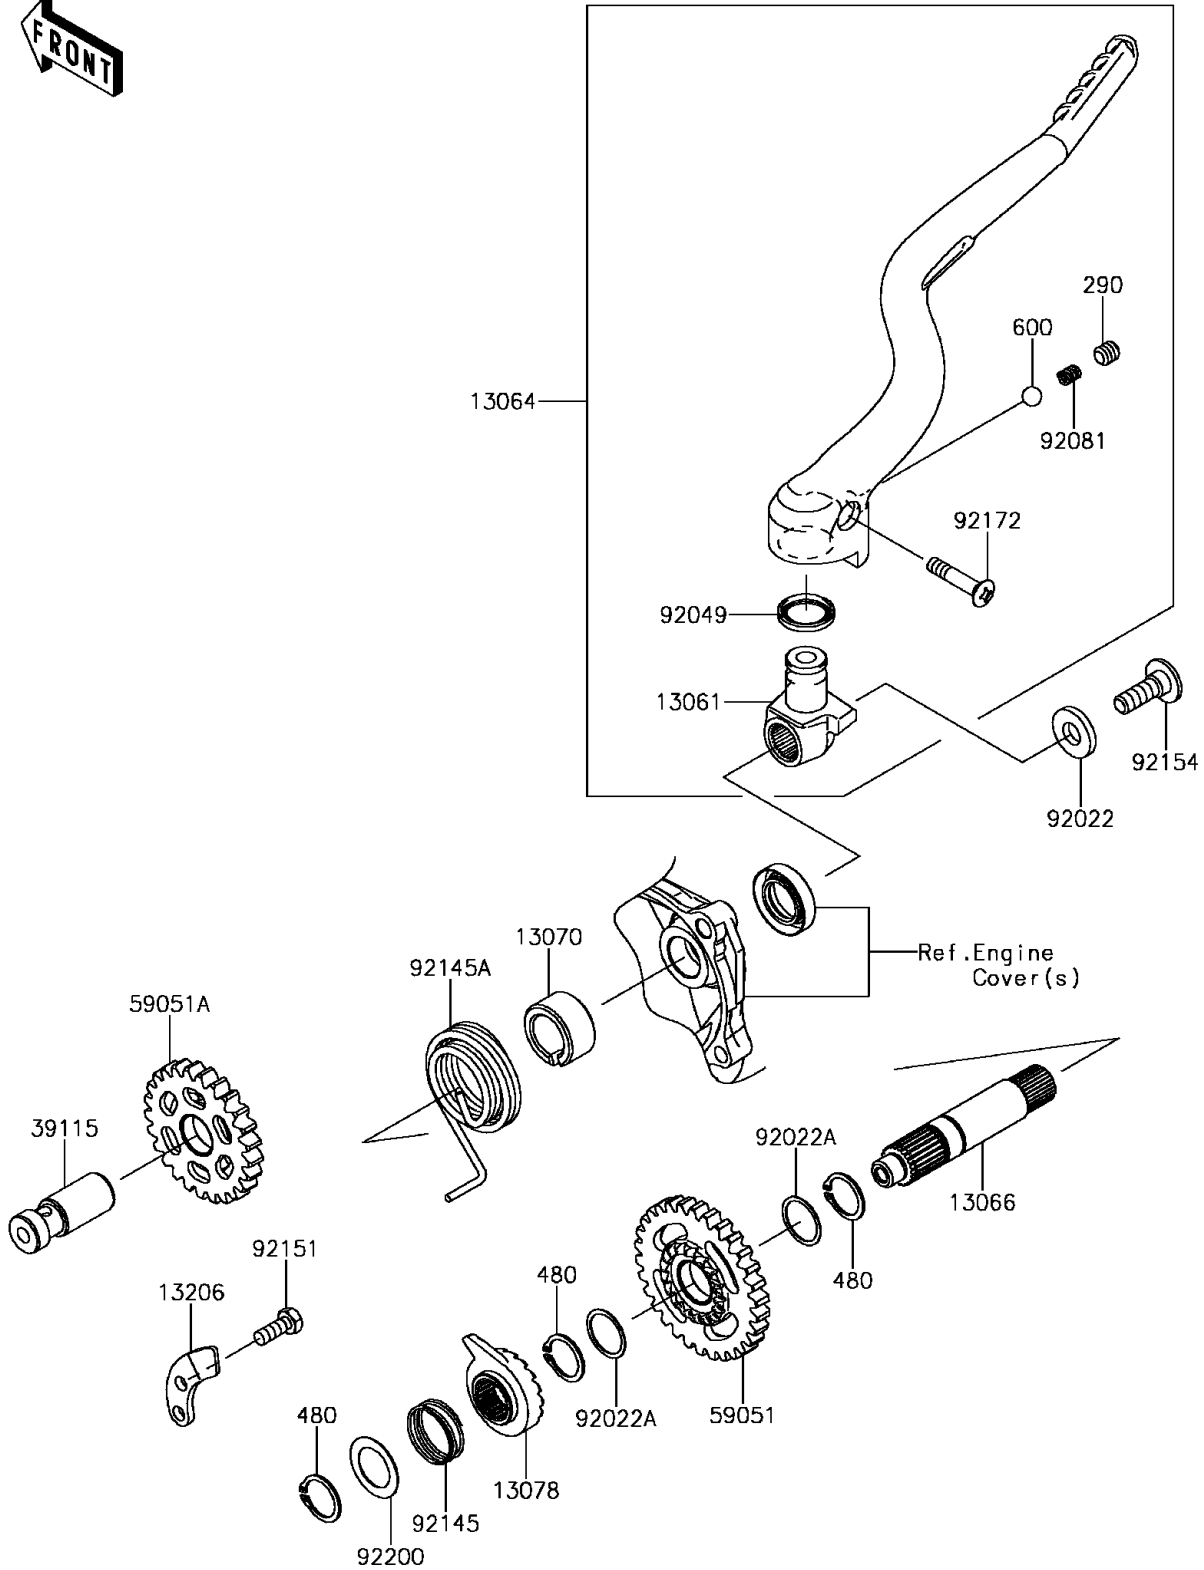

2017 KX™ 250F PARTS DIAGRAM

Kickstarter Mechanism

E1340

2017 KX™ 250F PARTS LIST

Kickstarter Mechanism

ITEM NAME	PART NUMBER	QUANTITY
BOSS (Ref # 13061)	13061-0357	1
LEVER-ASSY-KICK (Ref # 13064)	13064-0078	1
SHAFT-KICK (Ref # 13066)	13066-0004	1
GUIDE (Ref # 13070)	13070-0011	1
RATCHET (Ref # 13078)	13078-0559	1
GUIDE-KICK (Ref # 13206)	13206-0008	1
SCREW-SET-SOCKET,8X8 (Ref # 290)	290CA0808	1
SHAFT-IDLER,KICK (Ref # 39115)	39115-0565	1
CIRCLIP-TYPE-C,18MM (Ref # 480)	480J1800	3
GEAR-SPUR,KICK STARTER,30T (Ref # 59051)	59051-0777	1
GEAR-SPUR,KICK STARTER,25T (Ref # 59051A)	59051-0778	1
BALL-STEEL,1/4 (Ref # 600)	600A0800	1
WASHER,10X22X3.2 (Ref # 92022)	92022-1944	1
WASHER,18.3X22X0.5 (Ref # 92022A)	92022-271	2
SEAL-OIL,KICK PEDAL (Ref # 92049)	92049-1387	1
SPRING,KICK PEDAL (Ref # 92081)	92081-020	1
SPRING (Ref # 92145)	92145-0499	1
SPRING (Ref # 92145A)	92145-1724	1
BOLT,6X16 (Ref # 92151)	92151-1652	1
BOLT,SOCKET,8X25 (Ref # 92154)	92154-1943	1
SCREW,6X33 (Ref # 92172)	92172-0248	1
WASHER,18.3X27.5X0.5 (Ref # 92200)	92200-0378	1